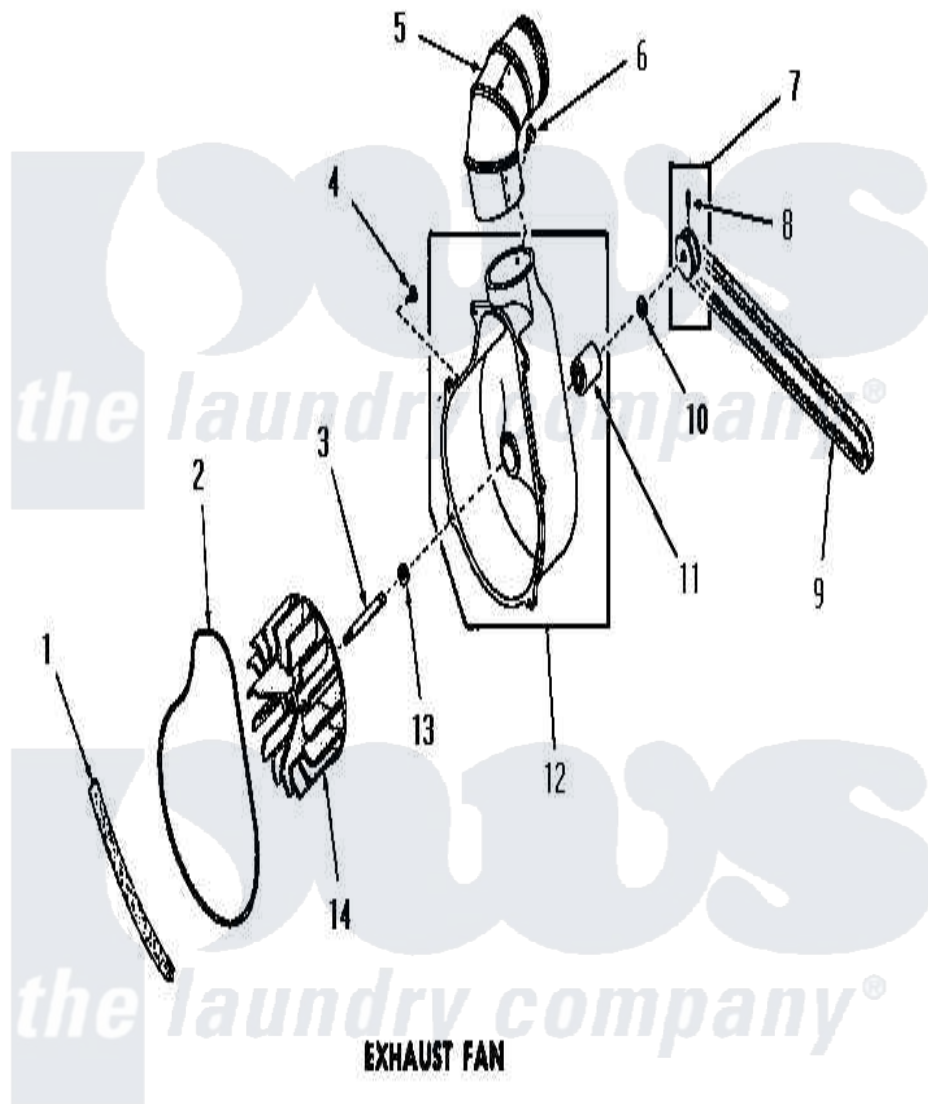

Amana DE3790 11 - EXHAUST FAN

Amana [Residential Amana DE3790 Washer Parts](#) Parts Diagram 11 - EXHAUST FAN
 Click on the part number to view part

Item	Original Part Number	Replaced By	Status	Part Description
1	51790			Seal
2	51791			Gasket, Housing
3	53519		Not Available	EXHAUST FAN SHAFT
4	51784		Not Available	SCREW, 10B-16 X 1/2 HEX
5	Y0052707	31986601B		Switch, Rocker
6	23222	3177991		Screw
7	53521		Not Available	ASSY, PULLEY
8	02771			Screw, 1/4-20 x 3/8 Hex S
9	51994			Belt
10	52549			Washer, 501 ID X3/4 Odx
11	51991		Not Available	BEARING
12	51946		Not Available	HOUSING, BLOWER
13	52549			Washer, 501 ID X3/4 Odx
14	90585		Not Available	IMPELLER