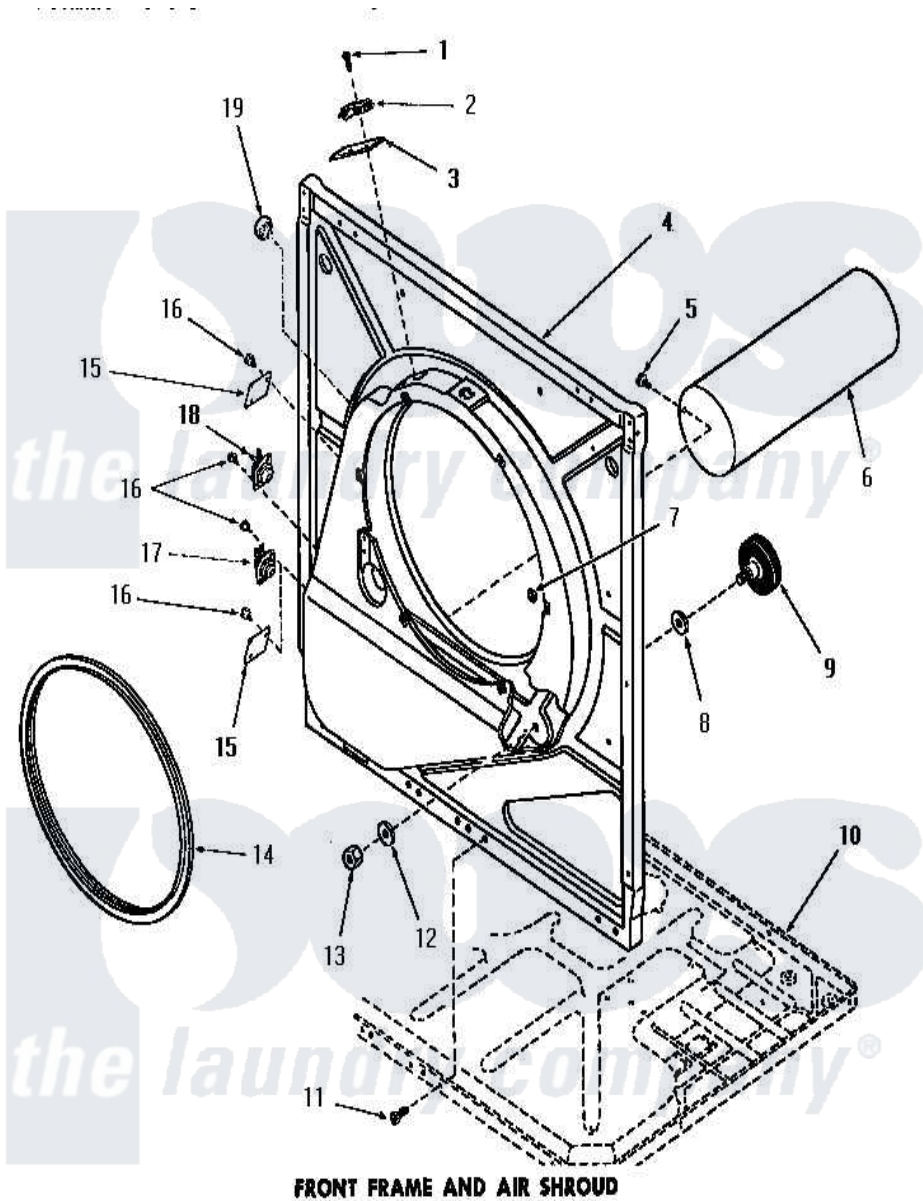

Amana DE3790 12 - FRONT FRAME & AIR SHROUD

FRONT FRAME AND AIR SHROUD

Amana [Residential Amana DE3790 Washer Parts](#) Parts Diagram 12 - FRONT FRAME & AIR SHROUD
 Click on the part number to view part

Item	Original Part Number	Replaced By	Status	Part Description
1	51783			Screw, 6b-20 X 7/8 HeX
2	Y51143		Not Available	SWITCH
3	52112			Insulation
4	51850		Not Available	FRONT FRAME AND AIR SHROUD
5	52150	489464		Screw
6	51821		Not Available	EXHAUST DUCT
7	52865		Not Available	SPEED NUT
8	52123			Washer
9	53555	56285		Roller Cylinder
10	Y00000000		Not Available	SEE NOTE FRAME BASE
11	51784		Not Available	SCREW, 10B-16 X 1/2 HEX
12	52122			Washer
13	52124		Not Available	NUT
14	51798		Not Available	GASKET
15	52550		Not Available	COVER PLATE
16	23222	3177991		Screw

17	51987	Not Available	THERMOSTAT
18	Y52394		Thermostat
19	Y0053719	Not Available	CAPILLARY & SUCTION LINE ASSY