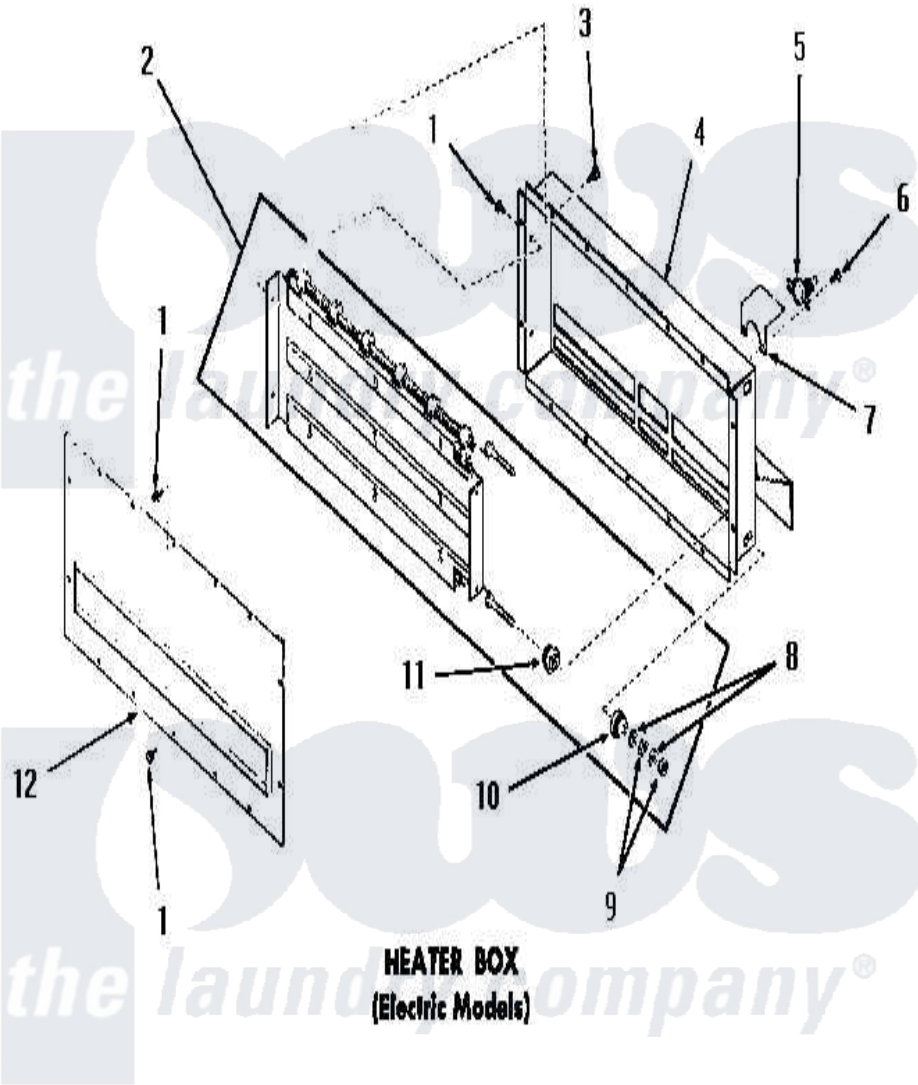

# Amana DE3790 13 - HEATER BOX

**HEATER BOX**  
(Electric Models)

Amana [Residential Amana DE3790 Washer Parts](#) Parts Diagram 13 - HEATER BOX  
Click on the part number to view part

Item	Original Part Number	Replaced By	Status	Part Description
1	51780	<a href="#">3390631</a>		Screw, 10-16 X 3/8
2	Y52626		Not Available	ELEMENT,HEATER-240V
"	52608		Not Available	ELEMENT,HEATER-230V
"	52306		Not Available	ELEMENT,HEATER-208V
3	51784		Not Available	SCREW,10B-16 X 1/2 HEX
4	Y51876		Not Available	HEATER BOX AND SHIELD
5	<a href="#">55523</a>			Thermostat
6	23222	<a href="#">3177991</a>		Screw
7	52117		Not Available	THERMOSTAT SHIELD
8	54532		Not Available	WASHER
9	54531		Not Available	NUT
10	51145		Not Available	INSULATOR
11	<a href="#">51146</a>			Insulator
12	51867		Not Available	HEATER BOX COVER PLATE