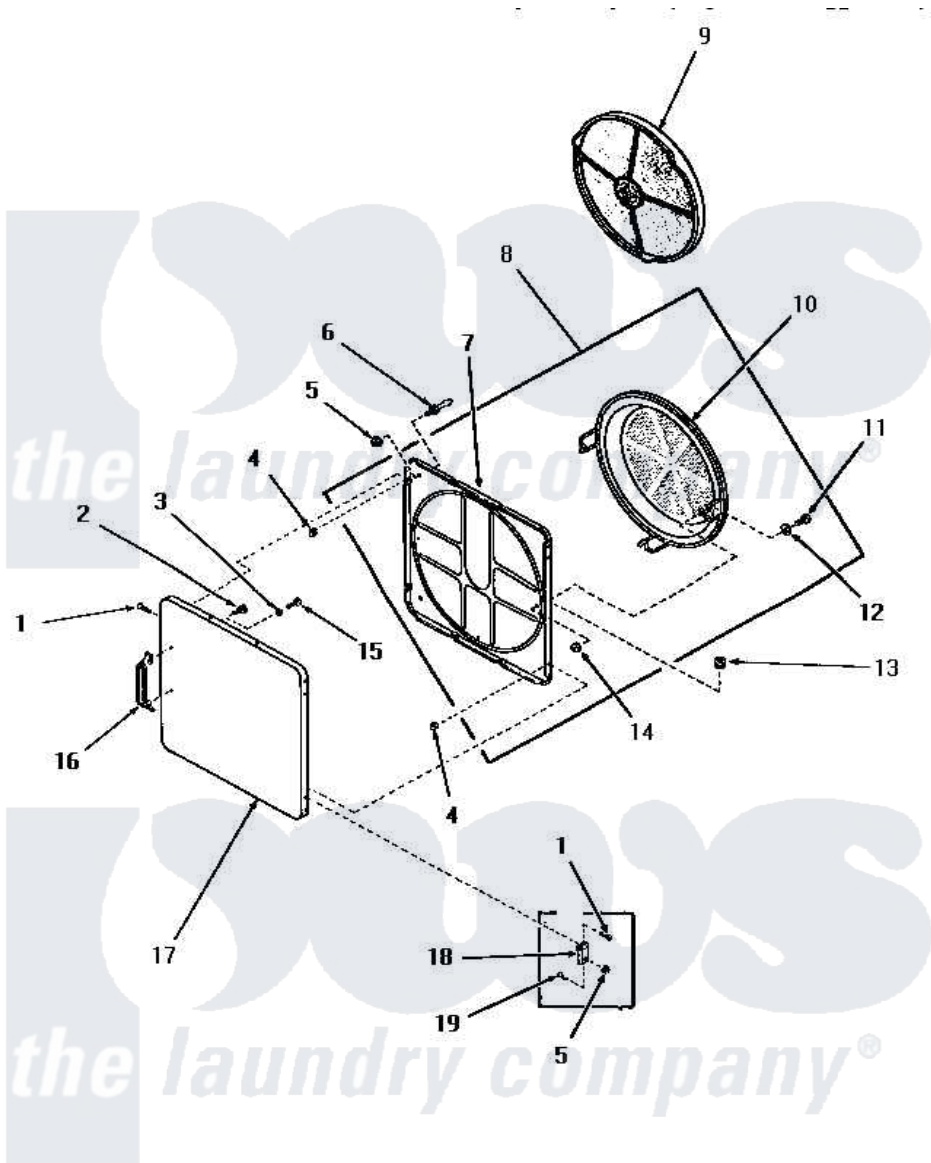

Amana DE3790 14 - LOADING DOOR

LOADING DOOR
(Through Serial Nos. 31V9368 and S66Y580)

Amana [Residential Amana DE3790 Washer Parts](#) Parts Diagram 14 - LOADING DOOR
Click on the part number to view part

Item	Original Part Number	Replaced By	Status	Part Description
1	52864	500226		Screw, 8b-16 x 5/8 Tap
2	52150	489464		Screw
3	Y20278		Not Available	LOCKWASHER
4	52865		Not Available	SPEED NUT
5	51236	488130		Nut
6	51992			Strike, Door
7	54730		Not Available	INNER DOOR PANEL
8	54738		Not Available	ASSY,HOUSING & PANEL
9	53002		Not Available	NO LONGER AVAILABLE
10	54731	54-731		Bake Element
11	24688		Not Available	CAP SCREW
12	Q6275		Not Available	WASHER
13	51858			Grommet
14	52566	27001225		Nut, Jam Mid Lock 1/4-20
15	22024	20001169		22024 24
16	54068	61925		Pull Door Commercial Black

17	52489A	Not Available	OUTER DOOR PANEL, AVOCADO
"	52489C	Not Available	OUTER DOOR PANEL, COPPERTONE
"	52489H	Not Available	OUTER DOOR PANEL, HARVEST GOLD
"	52489W	Not Available	OUTER DOOR PANEL, WHITE
18	70014		Hinge
19	22649		Screw, 8-32 X 13/32 FI