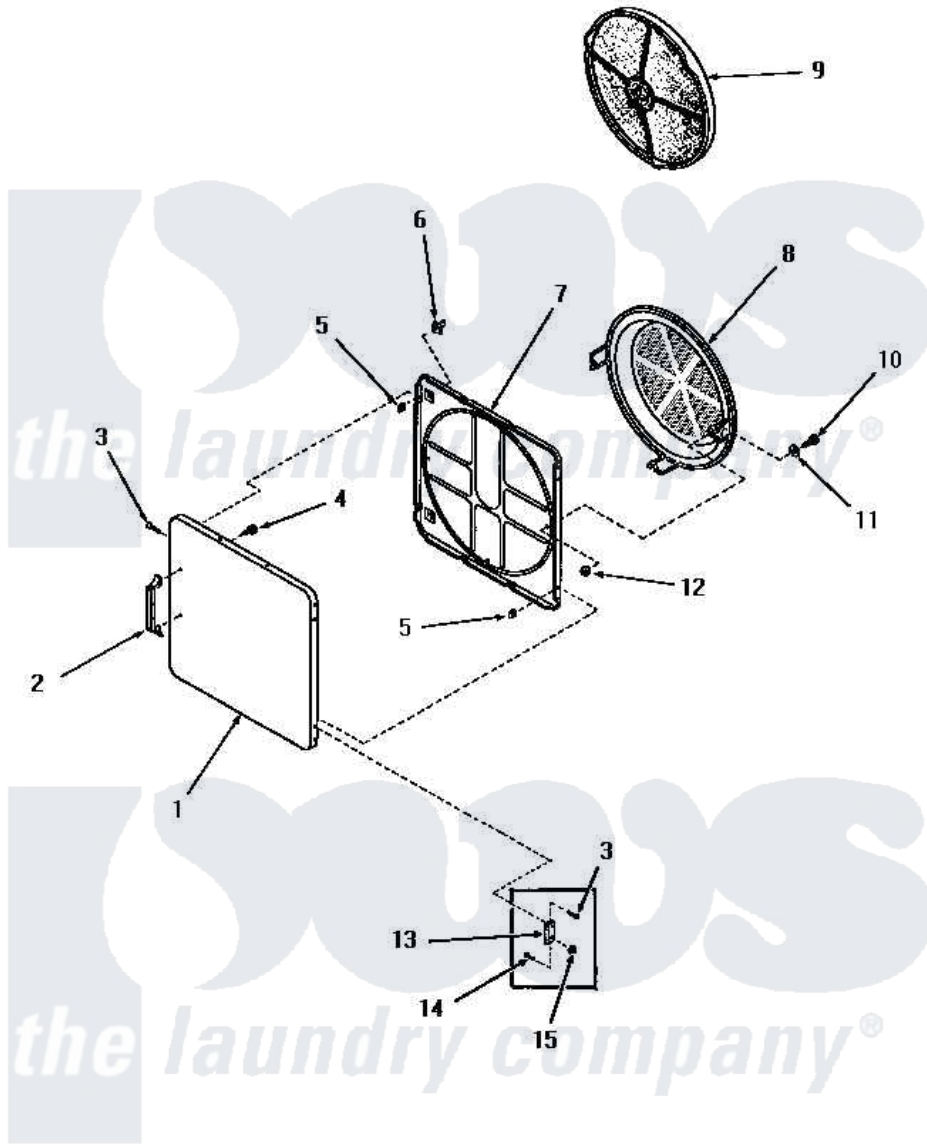

Amana DE3790 15 - LOADING DOOR

LOADING DOOR (Starting Serial Nos. 31V9369 and S66Y581)

Amana [Residential Amana DE3790 Washer Parts](#) Parts Diagram 15 - LOADING DOOR
Click on the part number to view part

Item	Original Part Number	Replaced By	Status	Part Description
1	52489W		Not Available	OUTER DOOR PANEL, WHITE
"	52489H		Not Available	OUTER DOOR PANEL, HARVEST GOLD
"	52489C		Not Available	OUTER DOOR PANEL, COPPERTONE
"	52489A		Not Available	OUTER DOOR PANEL, AVOCADO
2	54068	61925		Pull Door Commercial Black
3	52864	500226		Screw, 8b-16 x 5/8 Tap
4	52150	489464		Screw
5	52865		Not Available	SPEED NUT
6	54661	LA-1003		Door Catch Kit
7	54665	54-665		Bake Element
8	54731	54-731		Bake Element
9	53002		Not Available	NO LONGER AVAILABLE
10	24688		Not Available	CAP SCREW
11	Q6275		Not Available	WASHER

12	52566	27001225	Nut, Jam Mid Lock 1/4-20
13	70014		Hinge
14	22649		Screw, 8-32 X 13/32 FI
15	51236	488130	Nut