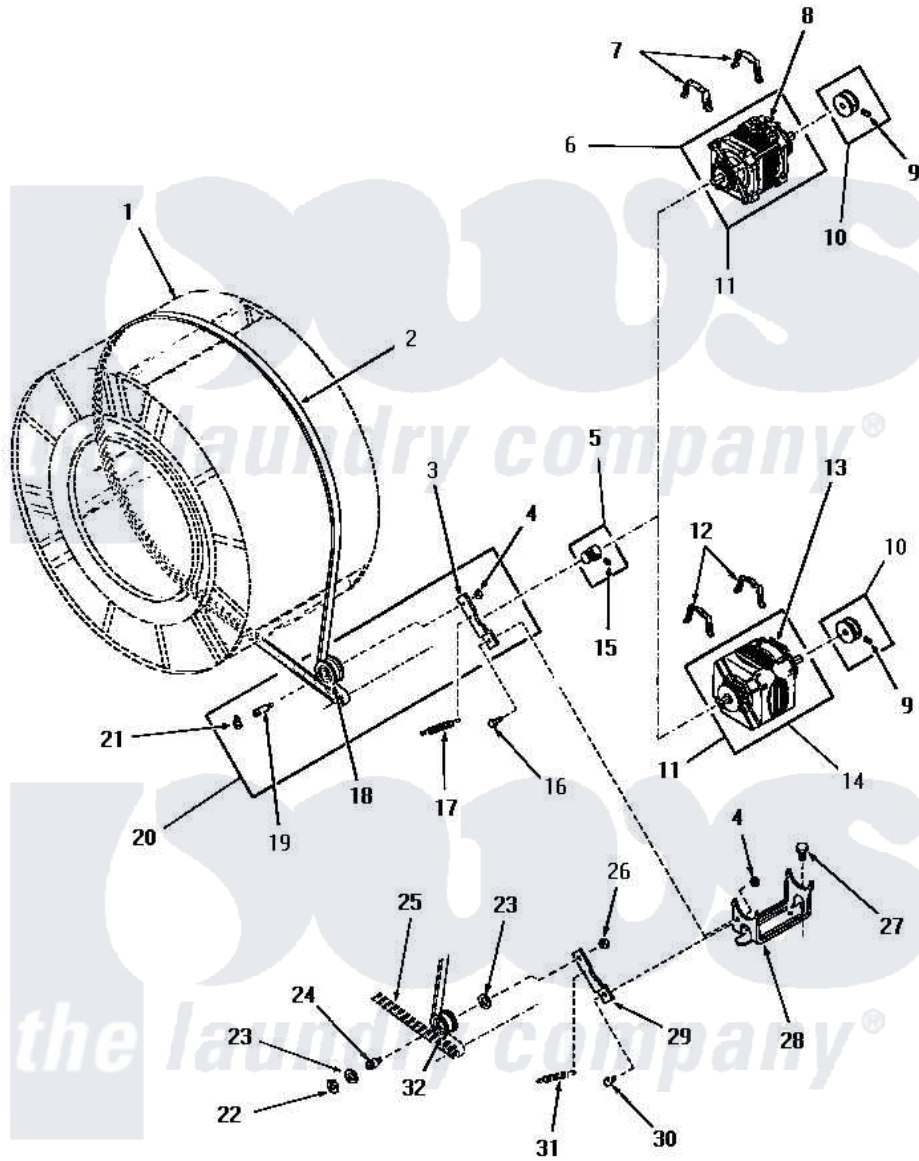

Amana DE3790 16 - MOTOR, IDLER & BELT

MOTOR, IDLER AND BELT

Amana [Residential Amana DE3790 Washer Parts](#) Parts Diagram 16 - MOTOR, IDLER & BELT
 Click on the part number to view part

Item	Original Part Number	Replaced By	Status	Part Description
1	Y00000000		Not Available	SEE NOTE CLOTHES DRUM
2	52556			Belt
3	54410		Not Available	LEVER, IDLER
4	52566	27001225		Nut, Jam Mid Lock 1/4-20
5	52593		Not Available	ASSY, MOTOR PULLEY
6	Y00000000		Not Available	SEE NOTE GENERAL ELECTRIC FORM "V" MOTOR
7	51789	660658		Clamp, Motor Mounting 343481 685441
8	53249		Not Available	SWITCH
9	02771			Screw, 1/4-20 x 3/8 Hex S
10	53522			Pulley, Motor
11	52697		Not Available	MOTOR
12	51789	660658		Clamp, Motor Mounting 343481 685441
13	Y00000000		Not Available	SEE NOTE WESTINGHOUSE -- (NOT REPLACEABLE)

"	53226	Not Available	SWITCH,MOTOR
"	53214	Not Available	MOTOR SWITCH, DELCO
"	53213		Switch
14	Y00000000	Not Available	SEE NOTE GENERAL ELECTRIC FORM ``T`` MOTOR
15	52906	Not Available	SETSCREW
16	52567		Bolt, Shoulder
17	52323		Spring
18	Y54414		Assembly, Wheel And Bearing
19	54411	Not Available	SHAFT,IDLER LEVER
20	54415	Not Available	LEVER,IDLER
21	23748		Ring, Retaining
22	70061		Ring, Retaining
23	Y52564		Washer
24	52611	Not Available	SHAFT,IDLER xREPLACE
25	Y00000000	Not Available	SEE NOTE BELT
26	52124	Not Available	NUT
27	23928	Not Available	CAP SCREW AND LOCKWASHER
28	51824	Not Available	MOUNT,MOTOR
29	52562	Not Available	IDLER LEVER
30	Y00000000	Not Available	SEE NOTE SHOULDER BOLT
31	Y00000000	Not Available	SEE NOTE SPRING
32	52561	Not Available	IDLER PULLEY