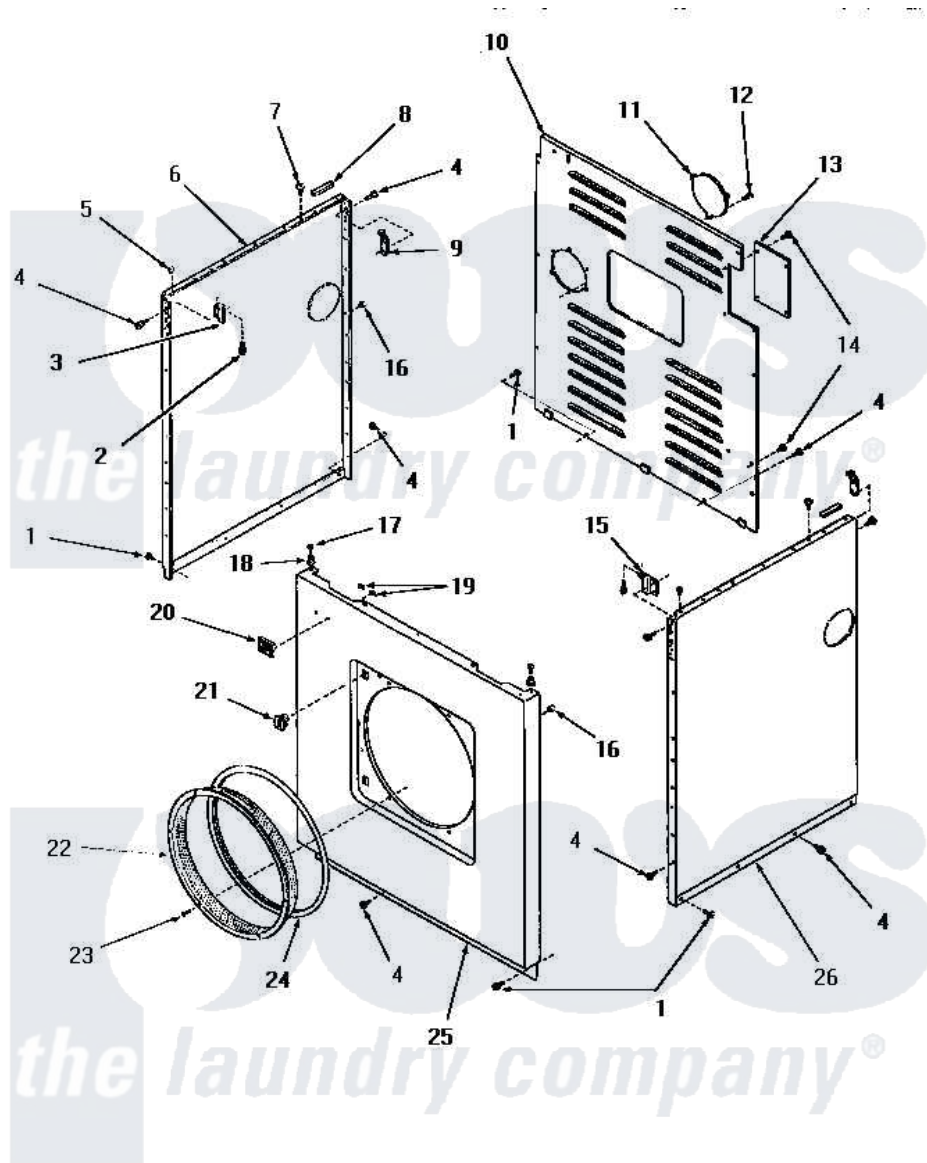

Amana DE3790 17 - PANELS

PANELS

Amana [Residential Amana DE3790 Washer Parts](#) Parts Diagram 17 - PANELS
 Click on the part number to view part

Item	Original Part Number	Replaced By	Status	Part Description
1	25723	27001200		Screw
2	23008			Screw, 10-24 X 3/4 Sems
3	22847		Not Available	BRACKET
4	51784		Not Available	SCREW,10B-16 X 1/2 HEX
5	21176			Bumper
6	52669W		Not Available	SIDE PANEL, LEFT, WHITE
"	52669C		Not Available	SIDE PANEL, LEFT, COPPERTONE
"	52669H		Not Available	SIDE PANEL, LEFT, HARVEST GOLD
"	52669A		Not Available	SIDE PANEL, LEFT, AVOCADO
7	52442		Not Available	SCREW, No.10-16 X 3/8"
8	80312			Bumper Pad
9	52487			Lug, Hold-Down
10	52677W		Not Available	REAR PANEL, WHITE
"	52677GR		Not Available	PANEL,REAR xREPLACE