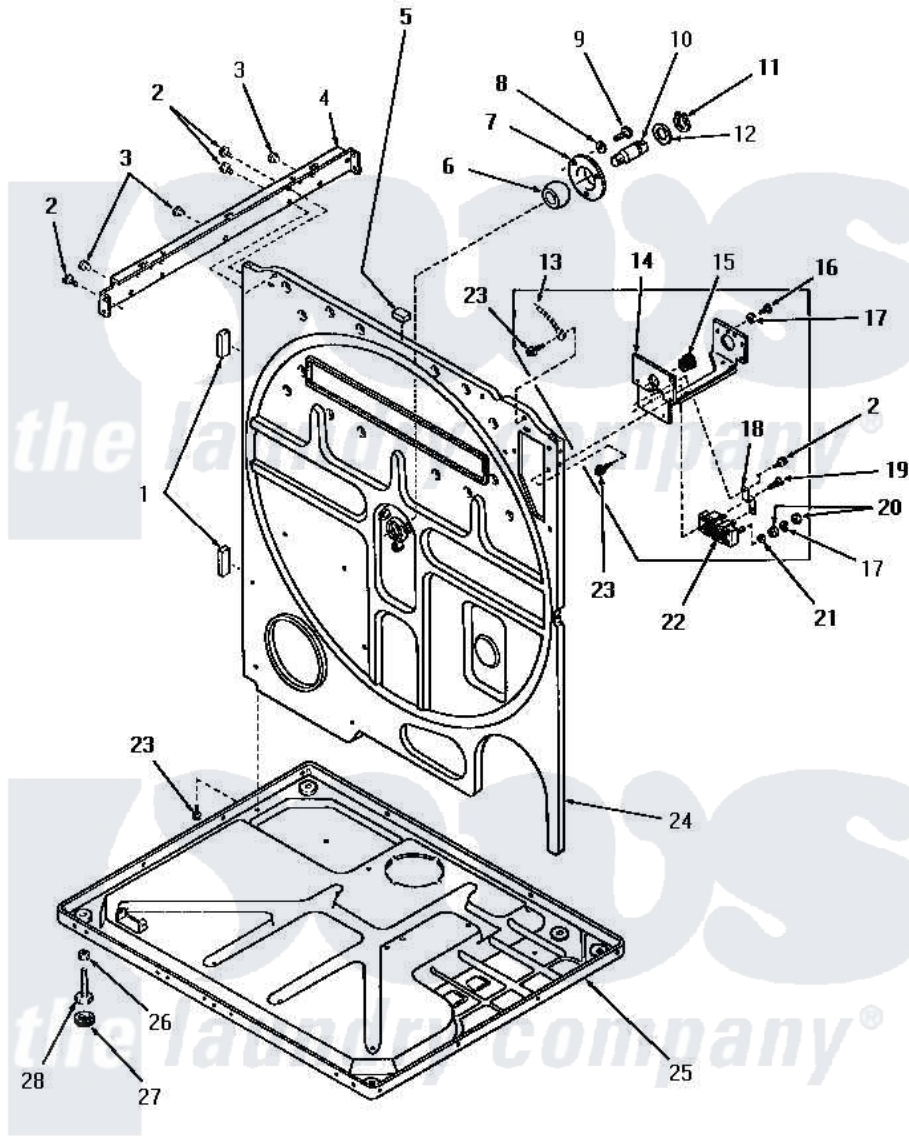

Amana DE3790 18 - REAR FRAME & FRAME BASE

REAR FRAME AND FRAME BASE

Amana [Residential Amana DE3790 Washer Parts](#) Parts Diagram 18 - REAR FRAME & FRAME BASE
 Click on the part number to view part

Item	Original Part Number	Replaced By	Status	Part Description
1	20354		Not Available	BUMPER PAD
2	51780	3390631		Screw, 10-16 X 3/8
3	21685	40038001		Bumper
4	51818		Not Available	SUPPORT CHANNEL, RIGHT OR LEFT
5	54024		Not Available	BUMPER
6	Y52079			Bearing, Drum Shaft
7	51826		Not Available	COVER,BEARING
8	03189			LoCkwasher, 1/4 Std-C P
9	53589	8204624		Bolt
10	53132		Not Available	SHAFT,DRUM
11	70061			Ring, Retaining
12	Y52564			Washer
13	Y00000000		Not Available	SEE NOTE GROUND WIRE, GREEN
14	Y52110		Not Available	TERMINAL BLOCK BRACKET
15	52113			Relief, Strain

16	52909		Screw, 10B-16 X 1/2 HeX
17	51474	Not Available	WASHER,13/64IDX1/2ODX.
18	53950	Not Available	STRAP,GROUND
19	Q6535	Not Available	SCREW,10B-16 X 3/4 ROU
20	Q6163	Not Available	NUT
21	Q6623	Not Available	WASHER
22	50854	33001244	Block, Terminal
23	51784	Not Available	SCREW,10B-16 X 1/2 HEX
24	52574	Not Available	FRAME,REAR
25	Y52572	Not Available	FRAME BASE
26	52794	62739	Nut, Lock
27	70282	Y314137	Foot, Rubber
28	Y52696	Y305086	Adjustable Leg And Nut