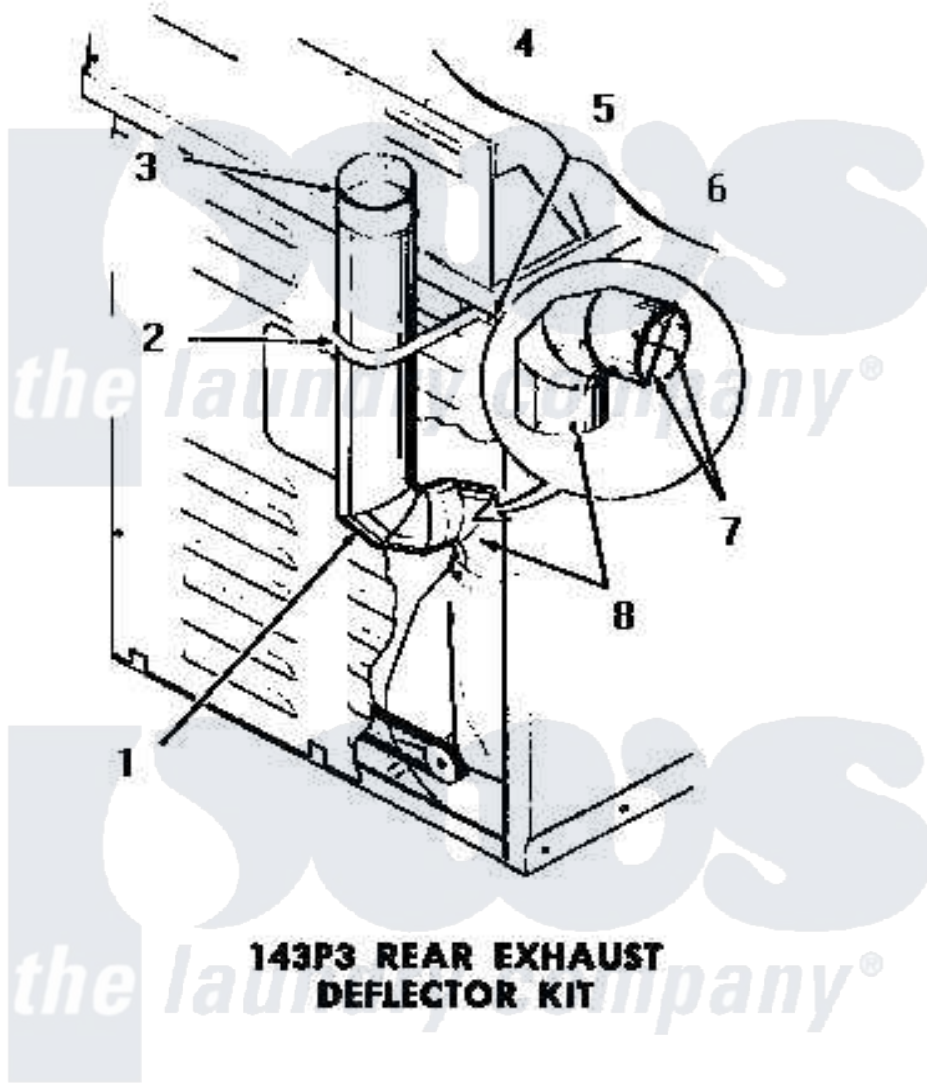

Amana DE3791 01 - 143P3 REAR EXHAUST DEFLECTOR KIT

Amana [Residential Amana DE3791 Washer Parts](#) Parts Diagram 01 - 143P3 REAR EXHAUST DEFLECTOR KIT
 Click on the part number to view part

Item	Original Part Number	Replaced By	Status	Part Description
1	51917		Not Available	ELBOW
2	52127		Not Available	SUPPORT BRACKET
3	Y52129		Not Available	EXHAUST PIPE, 4" X 18"
4	20267			Screw, 10-24 X 3/8 Round
5	03815			Lockwasher, No.10 Ext Shk
6	03673		Not Available	NUT
7	Y00000000		Not Available	SEE NOTE CUT AND REMOVE WIRE GUARDS
8	Y00000000		Not Available	SEE NOTE DRYER EXHAUST ELBOW -- (SUPPLIED WITH DRYER)
NI	143P3		Not Available	REAR EXHAUST DEFLECTOR KIT