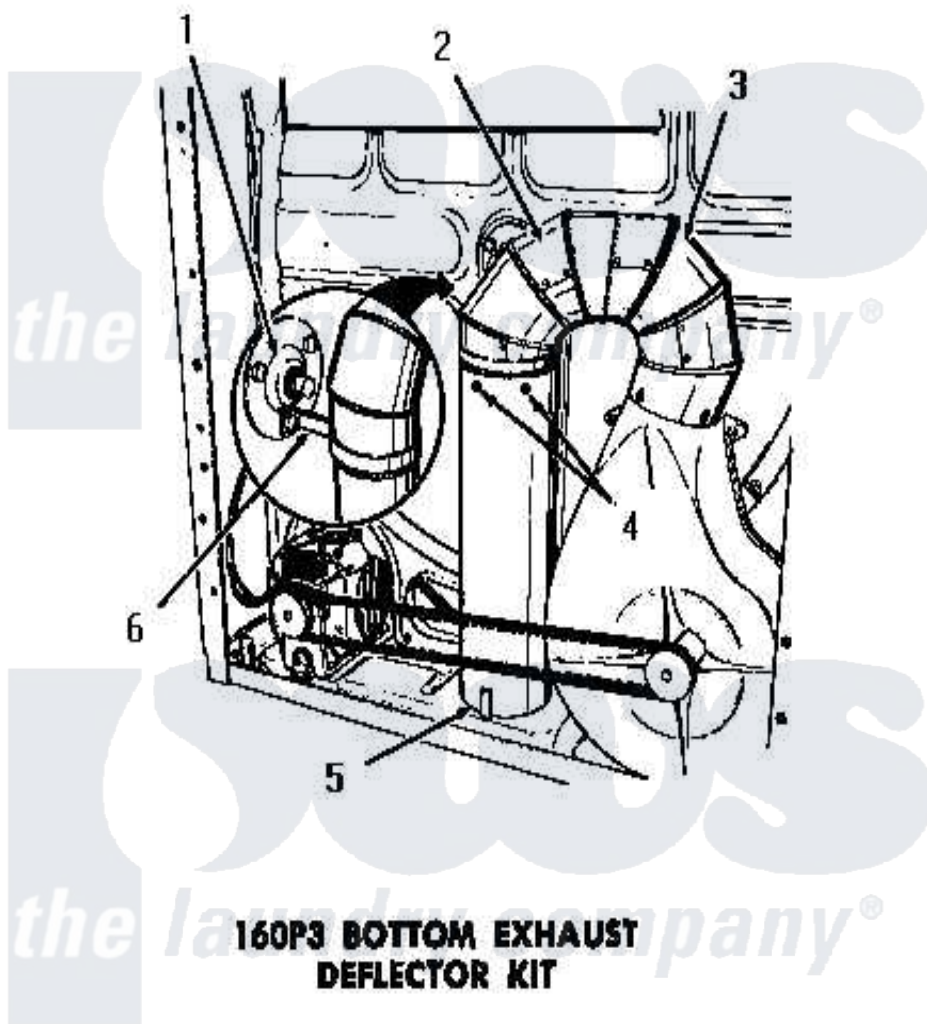

Amana DE3791 03 - 160P3 BOTTOM EXHAUST DEFLECTOR KIT

160P3 BOTTOM EXHAUST DEFLECTOR KIT

[Amana Residential Amana DE3791 Washer Parts](#) Parts Diagram 03 - 160P3 BOTTOM EXHAUST DEFLECTOR KIT
 Click on the part number to view part

Item	Original Part Number	Replaced By	Status	Part Description
1	Y00000000		Not Available	SEE NOTE BEARING RETAINER
2	52699		Not Available	SHORT 90 DEGREES ELBOW
3	Y00000000		Not Available	SEE NOTE DRYER EXHAUST ELBOW -- (SUPPLIED WITH DRYER)
4	23222	3177991		Screw
5	52698		Not Available	EXHAUST TUBE
6	0052775	0057344		Suptop Burner
NI	160P3		Not Available	BOTTOM EXHAUST DEFLECTOR KIT