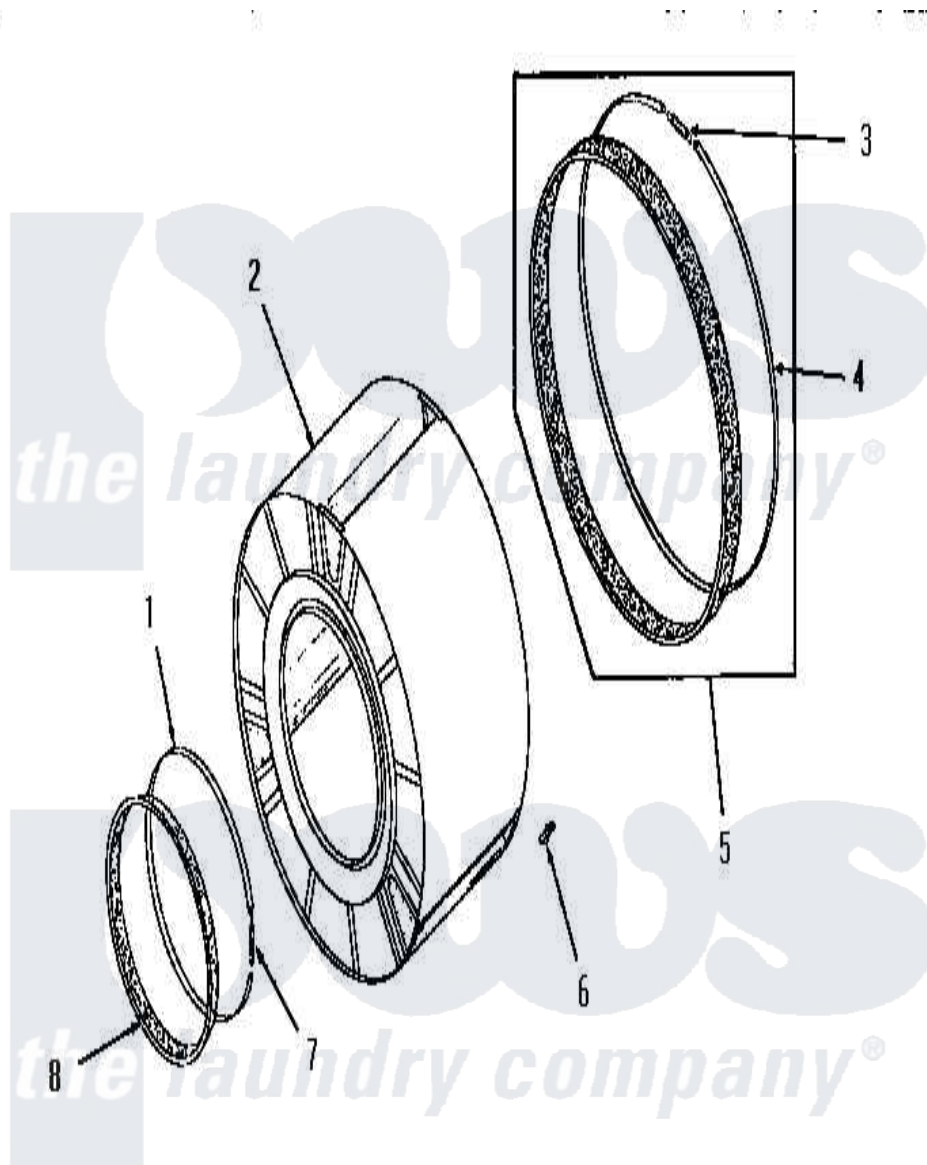

Amana DE3791 06 - CLOTHES DRUM

CLOTHES DRUM

Amana [Residential Amana DE3791 Washer Parts](#) Parts Diagram 06 - CLOTHES DRUM
 Click on the part number to view part

Item	Original Part Number	Replaced By	Status	Part Description
1	50169			Strap, Retainer
2	53137	53137ENG		50/50 Solder
3	52310			Spring
4	50781			Strap, Seal
5	51883A			Assembly, Seal
6	51201		Not Available	CLIP
7	50168			Spring
8	51881			Seal, Front