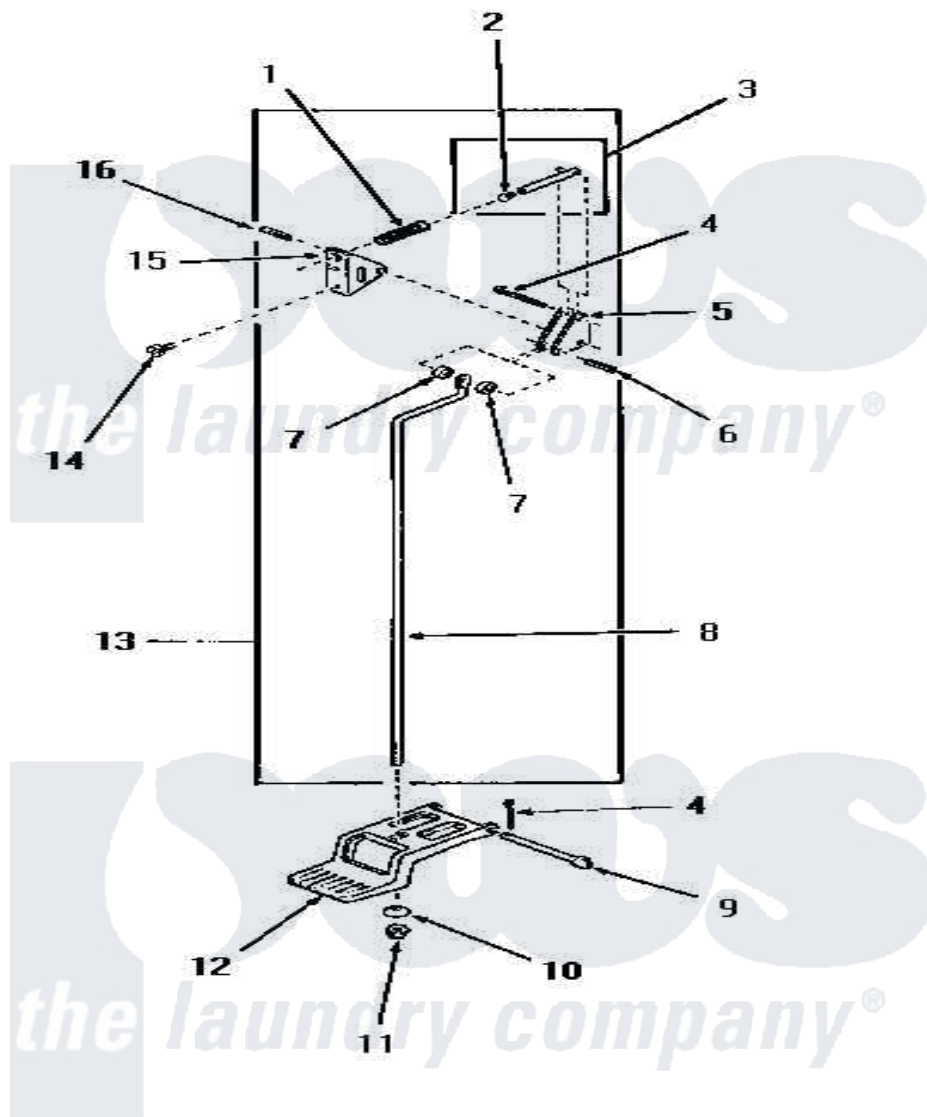

Amana DE3791 08 - DOOR RELEASE

DOOR RELEASE

Amana [Residential Amana DE3791 Washer Parts](#) Parts Diagram 08 - DOOR RELEASE
 Click on the part number to view part

Item	Original Part Number	Replaced By	Status	Part Description
1	51065		Not Available	DOOR RELEASE SPRING
2	51786		Not Available	PLUG
3	51841		Not Available	DOOR RELEASE PIN ASSEMBLY
4	02578			Pin, Cotter
5	51041		Not Available	DOOR RELEASE LEVER
6	51161		Not Available	PIN,ROLL 1/8 X 3/4
7	51121			Door Release Spacer
8	51837		Not Available	DOOR RELEASE ROD
9	51045		Not Available	PEDAL HINGE PIN
10	51046		Not Available	NYLON WASHER
11	51271		Not Available	NUT
12	51802			Pedal, Foot
13	51844		Not Available	DOOR RELEASE ASSEMBLY
14	51246		Not Available	SCREW
15	51052		Not Available	DOOR RELEASE BRACKET
16	51161		Not Available	PIN,ROLL 1/8 X 3/4