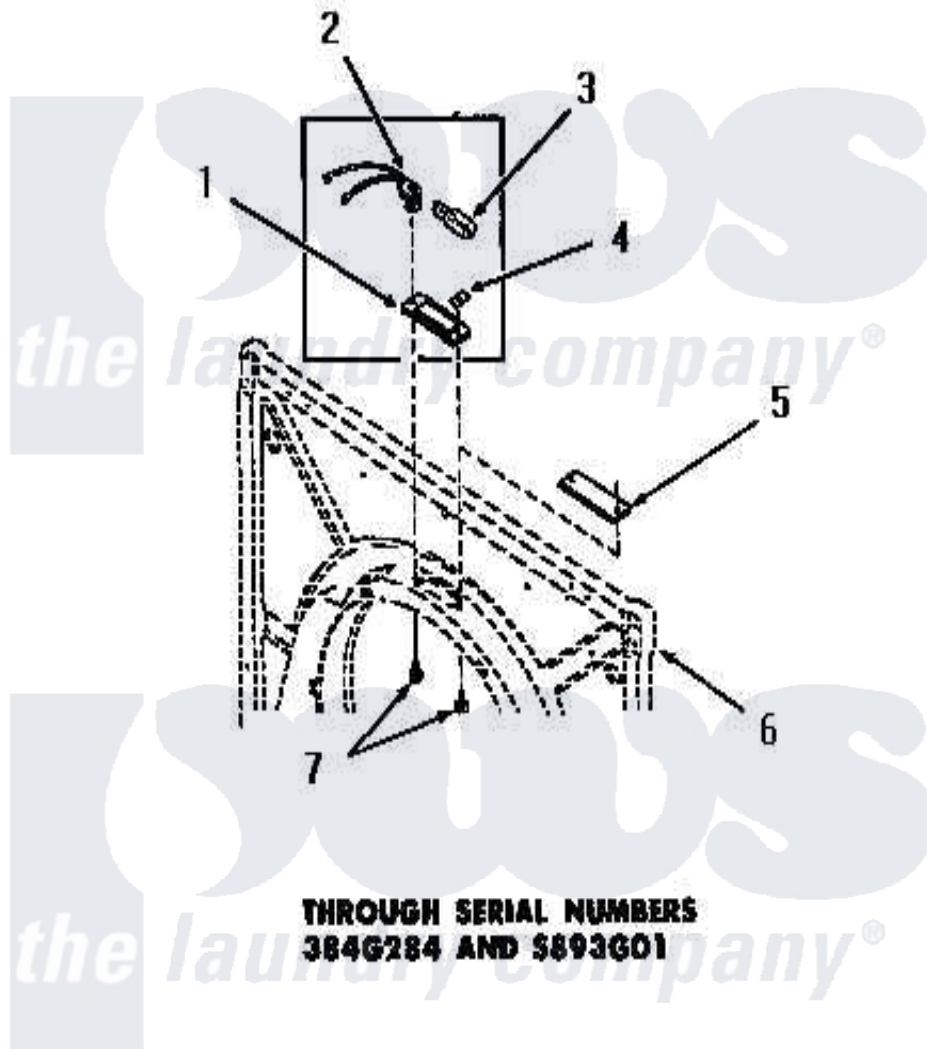

Amana DE3791 09 - DRUM LIGHT & COVER PLATE

Amana [Residential Amana DE3791 Washer Parts](#) Parts Diagram 09 - DRUM LIGHT & COVER PLATE
 Click on the part number to view part

Item	Original Part Number	Replaced By	Status	Part Description
1	51070			Lens, Drum Light
2	Y51887		Not Available	BULB RECEPTACLE
3	21608	A3167501		Lamp Oven, Int.
4	Y51788		Not Available	SPEED NUT
5	53911		Not Available	COVER PLATE
6	Y00000000		Not Available	SEE NOTE FRONT FRAME AND AIR SHROUD
7	51784		Not Available	SCREW, 10B-16 X 1/2 HEX