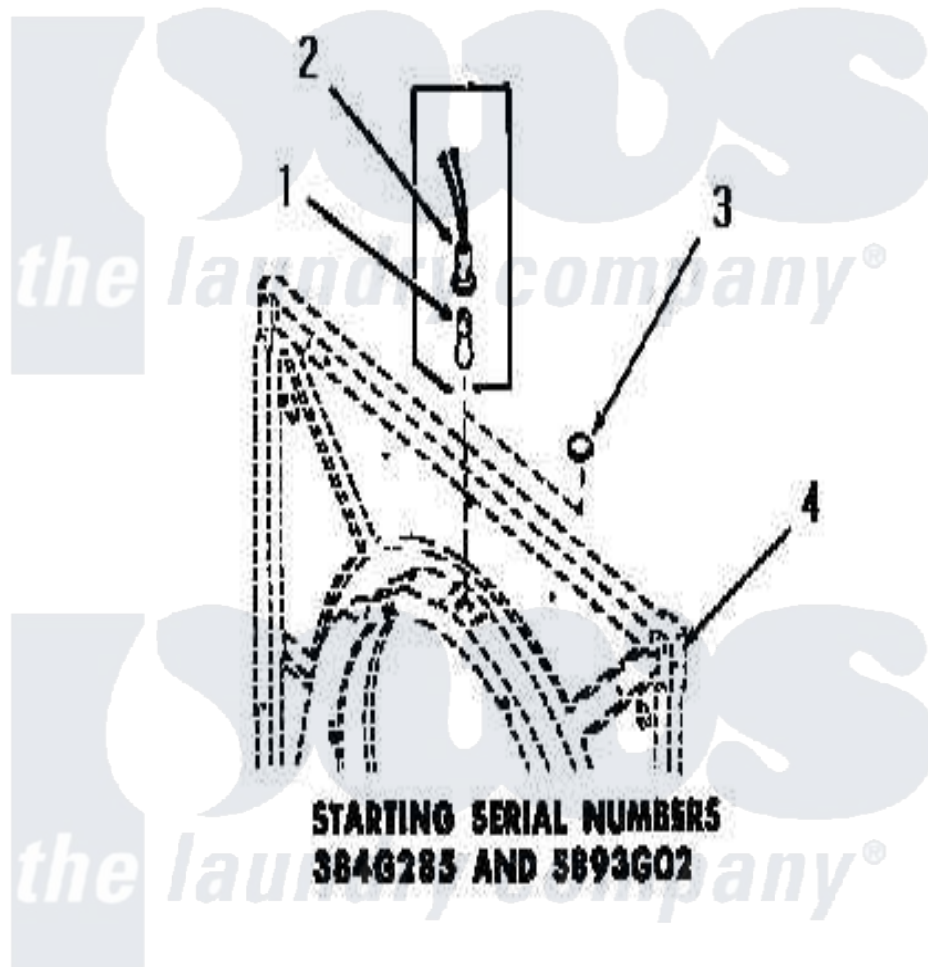

Amana DE3791 10 - DRUM LIGHT & COVER PLATE

[Amana Residential Amana DE3791 Washer Parts](#) Parts Diagram 10 - DRUM LIGHT & COVER PLATE
Click on the part number to view part

Item	Original Part Number	Replaced By	Status	Part Description
1	Y54608	31001575		Bulb, Cylinder Light
2	Y0054609	M0270519		Washer
3	54610		Not Available	PLUG BUTTON
4	Y00000000		Not Available	SEE NOTE FRONT FRAME AND AIR SHROUD