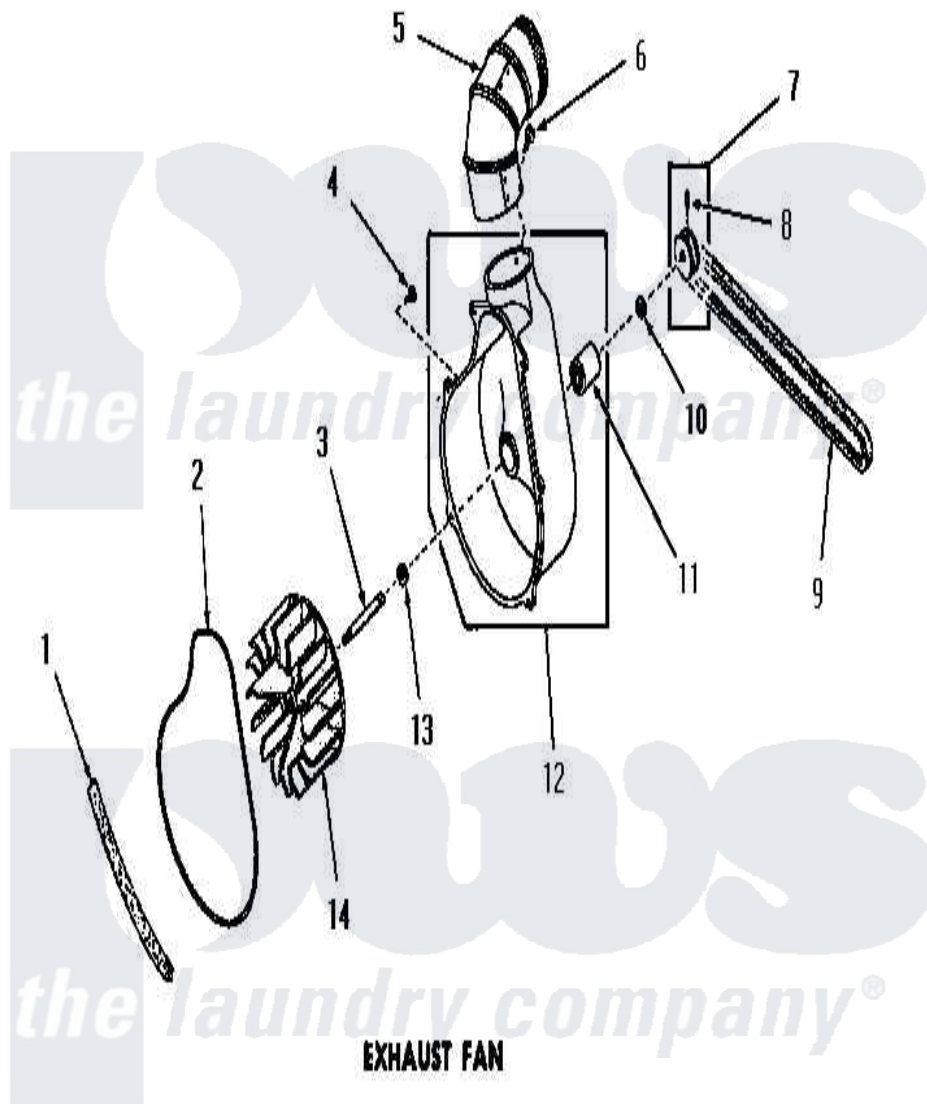

Amana DE3791 11 - EXHAUST FAN

Amana [Residential Amana DE3791 Washer Parts](#) Parts Diagram 11 - EXHAUST FAN
 Click on the part number to view part

Item	Original Part Number	Replaced By	Status	Part Description
1	51790			Seal
2	51791			Gasket, Housing
3	53519		Not Available	EXHAUST FAN SHAFT
4	51784		Not Available	SCREW, 10B-16 X 1/2 HEX
5	Y0052707	31986601B		Switch, Rocker
6	23222	3177991		Screw
7	53521		Not Available	ASSY, PULLEY
8	02771			Screw, 1/4-20 x 3/8 Hex S
9	51994			Belt
10	52549			Washer, 501 ID X3/4 Odx
11	51991		Not Available	BEARING
12	51946		Not Available	HOUSING, BLOWER
13	52549			Washer, 501 ID X3/4 Odx
14	90585		Not Available	IMPELLER