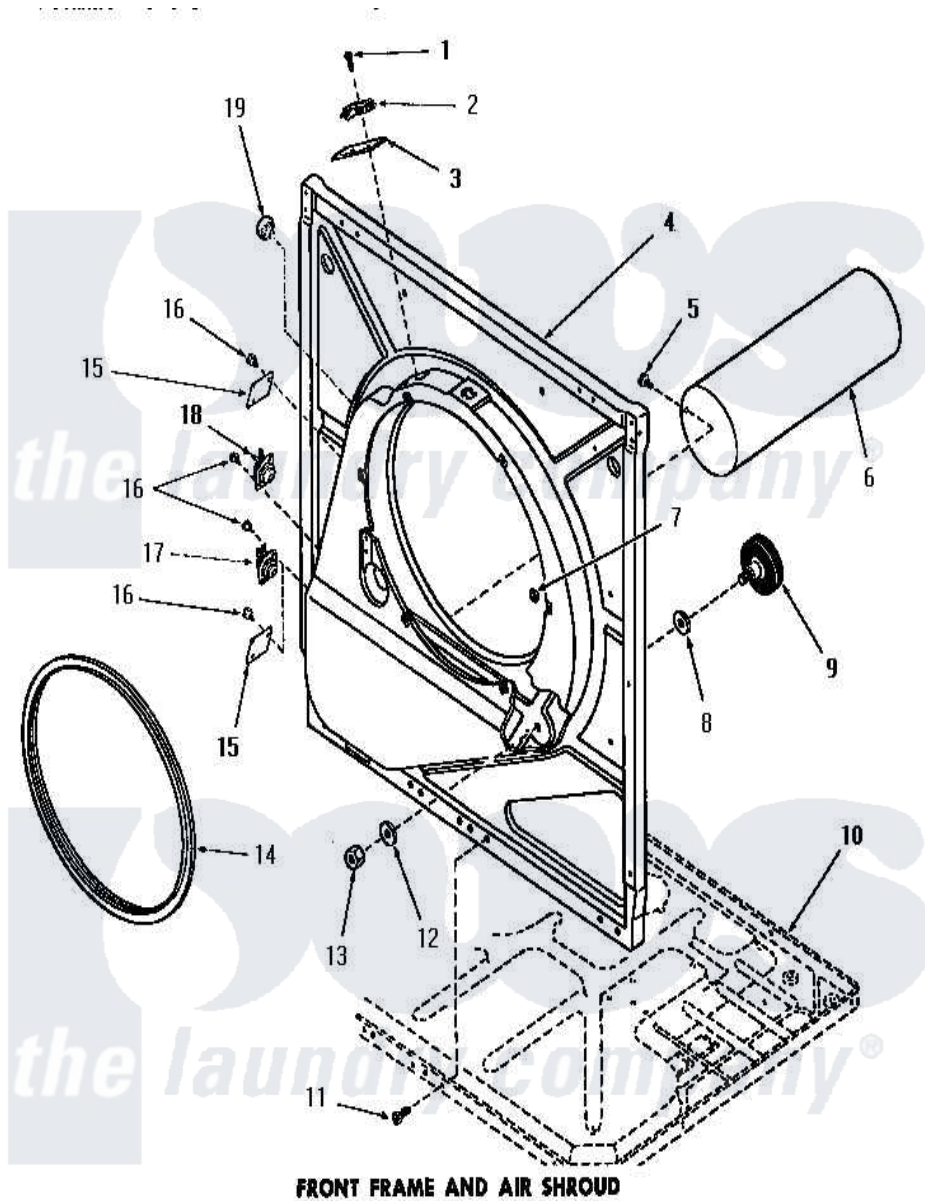

Amana DE3791 12 - FRONT FRAME & AIR SHROUD

FRONT FRAME AND AIR SHROUD

Amana [Residential Amana DE3791 Washer Parts](#) Parts Diagram 12 - FRONT FRAME & AIR SHROUD
 Click on the part number to view part

Item	Original Part Number	Replaced By	Status	Part Description
1	51783			Screw, 6b-20 X 7/8 HeX
2	Y51143		Not Available	SWITCH
3	52112			Insulation
4	51850		Not Available	FRONT FRAME AND AIR SHROUD
5	52150	489464		Screw
6	51821		Not Available	EXHAUST DUCT
7	52865		Not Available	SPEED NUT
8	52123			Washer
9	53555	56285		Roller Cylinder
10	Y00000000		Not Available	SEE NOTE FRAME BASE
11	51784		Not Available	SCREW, 10B-16 X 1/2 HEX
12	52122			Washer
13	52124		Not Available	NUT
14	51798		Not Available	GASKET
15	52550		Not Available	COVER PLATE
16	23222	3177991		Screw

17	51987	Not Available	THERMOSTAT
18	Y52394		Thermostat
19	Y0053719	Not Available	CAPILLARY & SUCTION LINE ASSY