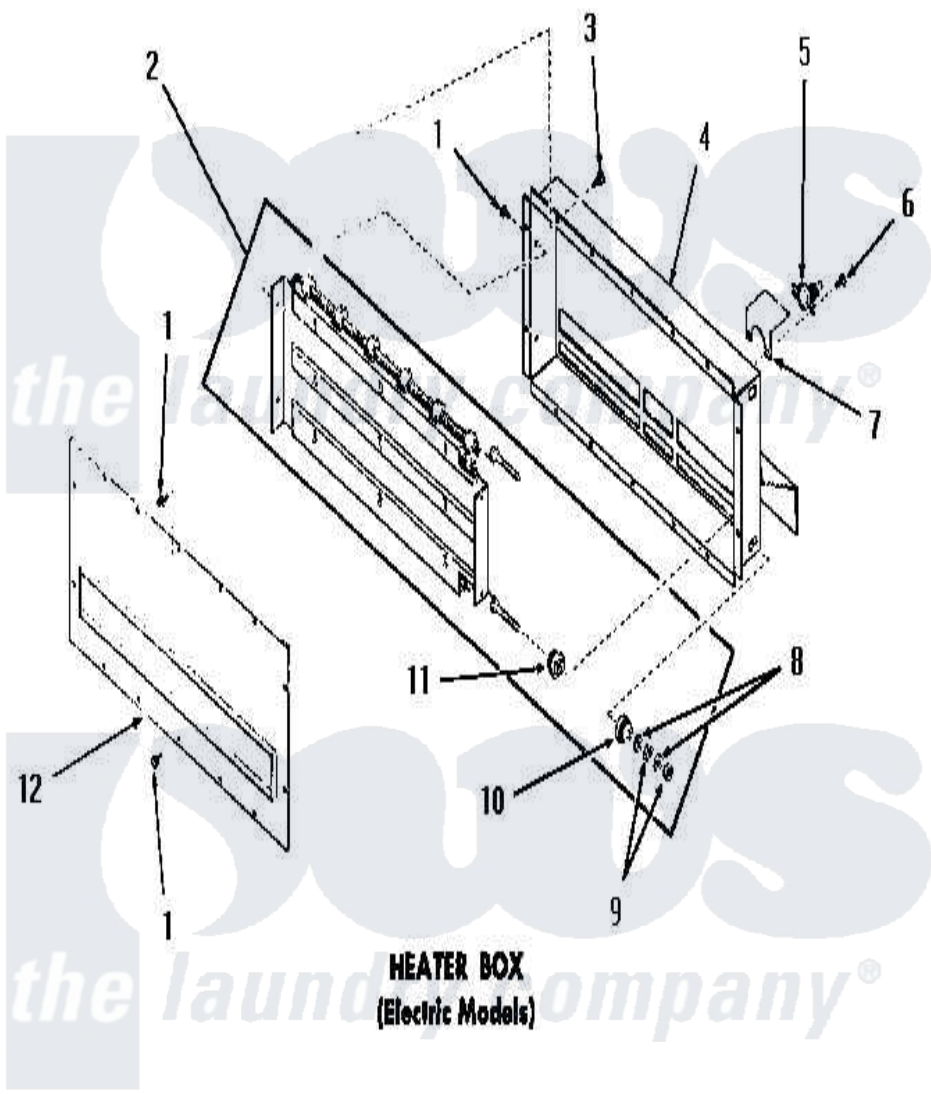

# Amana DE3791 13 - HEATER BOX

**HEATER BOX**  
(Electric Models)

Amana Residential Amana DE3791 Washer Parts Parts Diagram 13 - HEATER BOX  
Click on the part number to view part

Item	Original Part Number	Replaced By	Status	Part Description
1	51780	<a href="#">3390631</a>		Screw, 10-16 X 3/8
2	Y52626		Not Available	ELEMENT,HEATER-240V
"	52608		Not Available	ELEMENT,HEATER-230V
"	52306		Not Available	ELEMENT,HEATER-208V
3	51784		Not Available	SCREW,10B-16 X 1/2 HEX
4	Y51876		Not Available	HEATER BOX AND SHIELD
5	<a href="#">55523</a>			Thermostat
6	23222	<a href="#">3177991</a>		Screw
7	52117		Not Available	THERMOSTAT SHIELD
8	54532		Not Available	WASHER
9	54531		Not Available	NUT
10	51145		Not Available	INSULATOR
11	<a href="#">51146</a>			Insulator
12	51867		Not Available	HEATER BOX COVER PLATE