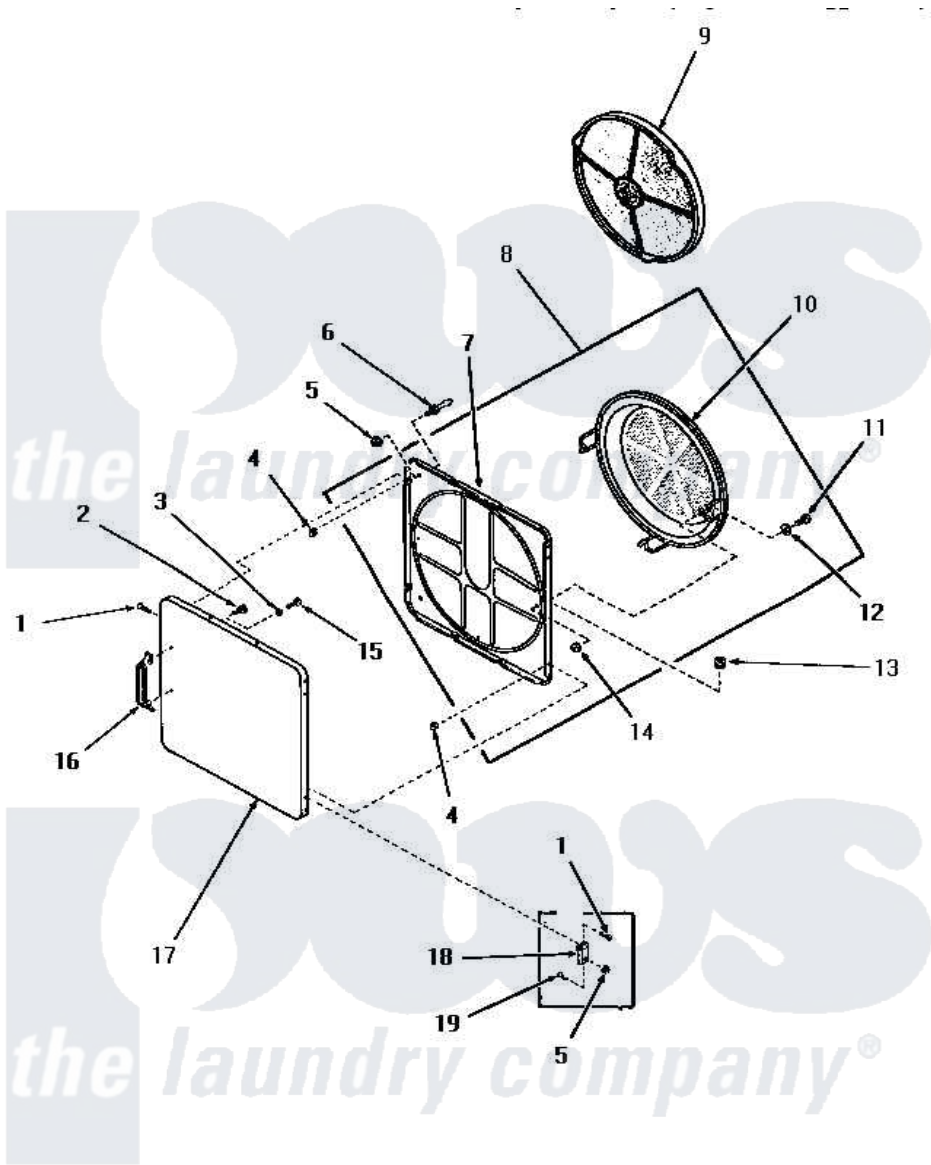

Amana DE3791 14 - LOADING DOOR

LOADING DOOR (Through Serial Nos. 31V9368 and S66Y580)

Amana [Residential Amana DE3791 Washer Parts](#) Parts Diagram 14 - LOADING DOOR
Click on the part number to view part

Item	Original Part Number	Replaced By	Status	Part Description
1	52864	500226		Screw, 8b-16 x 5/8 Tap
2	52150	489464		Screw
3	Y20278		Not Available	LOCKWASHER
4	52865		Not Available	SPEED NUT
5	51236	488130		Nut
6	51992			Strike, Door
7	54730		Not Available	INNER DOOR PANEL
8	54738		Not Available	ASSY, HOUSING & PANEL
9	53002		Not Available	NO LONGER AVAILABLE
10	54731	54-731		Bake Element
11	24688		Not Available	CAP SCREW
12	Q6275		Not Available	WASHER
13	51858			Grommet
14	52566	27001225		Nut, Jam Mid Lock 1/4-20
15	22024	20001169		22024 24
16	54068	61925		Pull Door Commercial Black

17	52489A	Not Available	OUTER DOOR PANEL, AVOCADO
"	52489C	Not Available	OUTER DOOR PANEL, COPPERTONE
"	52489H	Not Available	OUTER DOOR PANEL, HARVEST GOLD
"	52489W	Not Available	OUTER DOOR PANEL, WHITE
18	70014		Hinge
19	22649		Screw, 8-32 X 13/32 FI