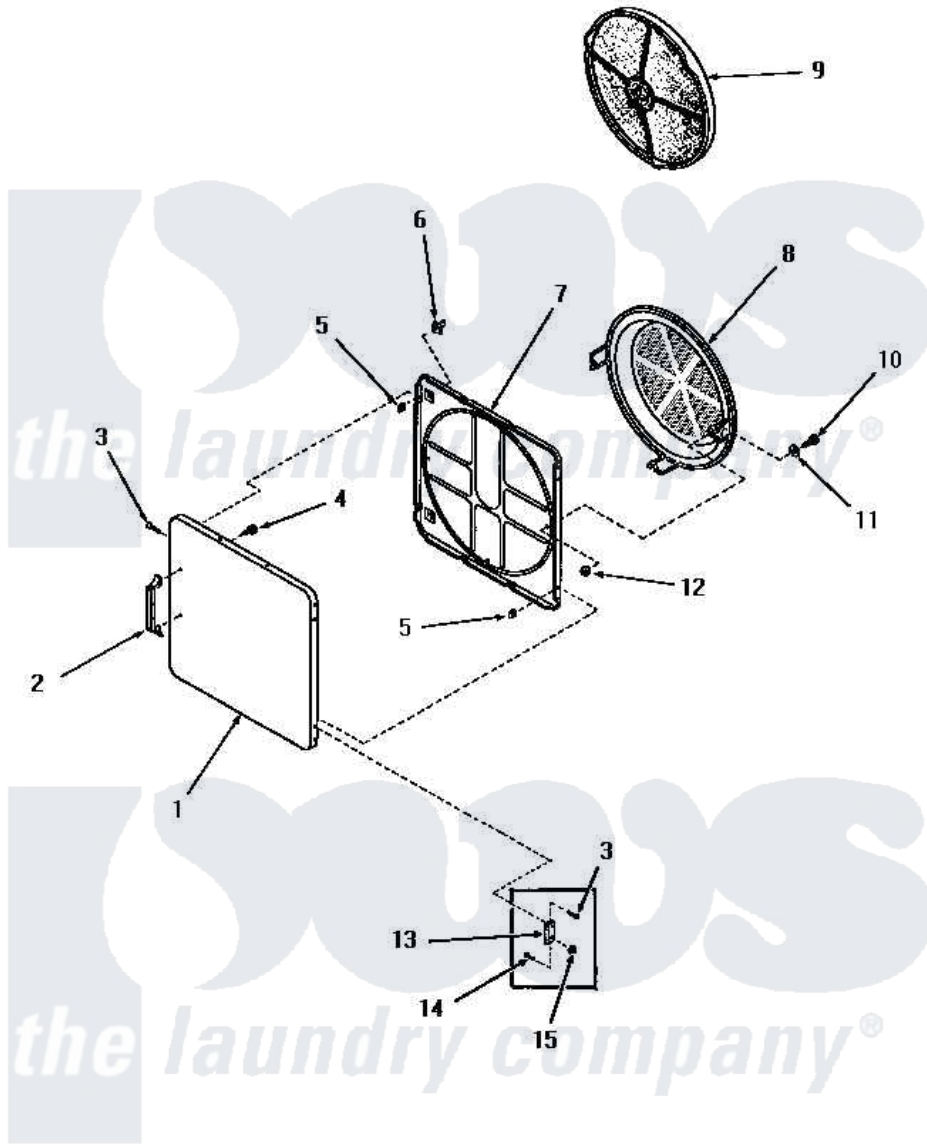

Amana DE3791 15 - LOADING DOOR

LOADING DOOR (Starting Serial Nos. 31V9369 and S66Y581)

Amana [Residential Amana DE3791 Washer Parts](#) Parts Diagram 15 - LOADING DOOR
Click on the part number to view part

Item	Original Part Number	Replaced By	Status	Part Description
1	52489W		Not Available	OUTER DOOR PANEL, WHITE
"	52489H		Not Available	OUTER DOOR PANEL, HARVEST GOLD
"	52489C		Not Available	OUTER DOOR PANEL, COPPERTONE
"	52489A		Not Available	OUTER DOOR PANEL, AVOCADO
2	54068	61925		Pull Door Commercial Black
3	52864	500226		Screw, 8b-16 x 5/8 Tap
4	52150	489464		Screw
5	52865		Not Available	SPEED NUT
6	54661	LA-1003		Door Catch Kit
7	54665	54-665		Bake Element
8	54731	54-731		Bake Element
9	53002		Not Available	NO LONGER AVAILABLE
10	24688		Not Available	CAP SCREW
11	Q6275		Not Available	WASHER

12	52566	27001225	Nut, Jam Mid Lock 1/4-20
13	70014		Hinge
14	22649		Screw, 8-32 X 13/32 FI
15	51236	488130	Nut