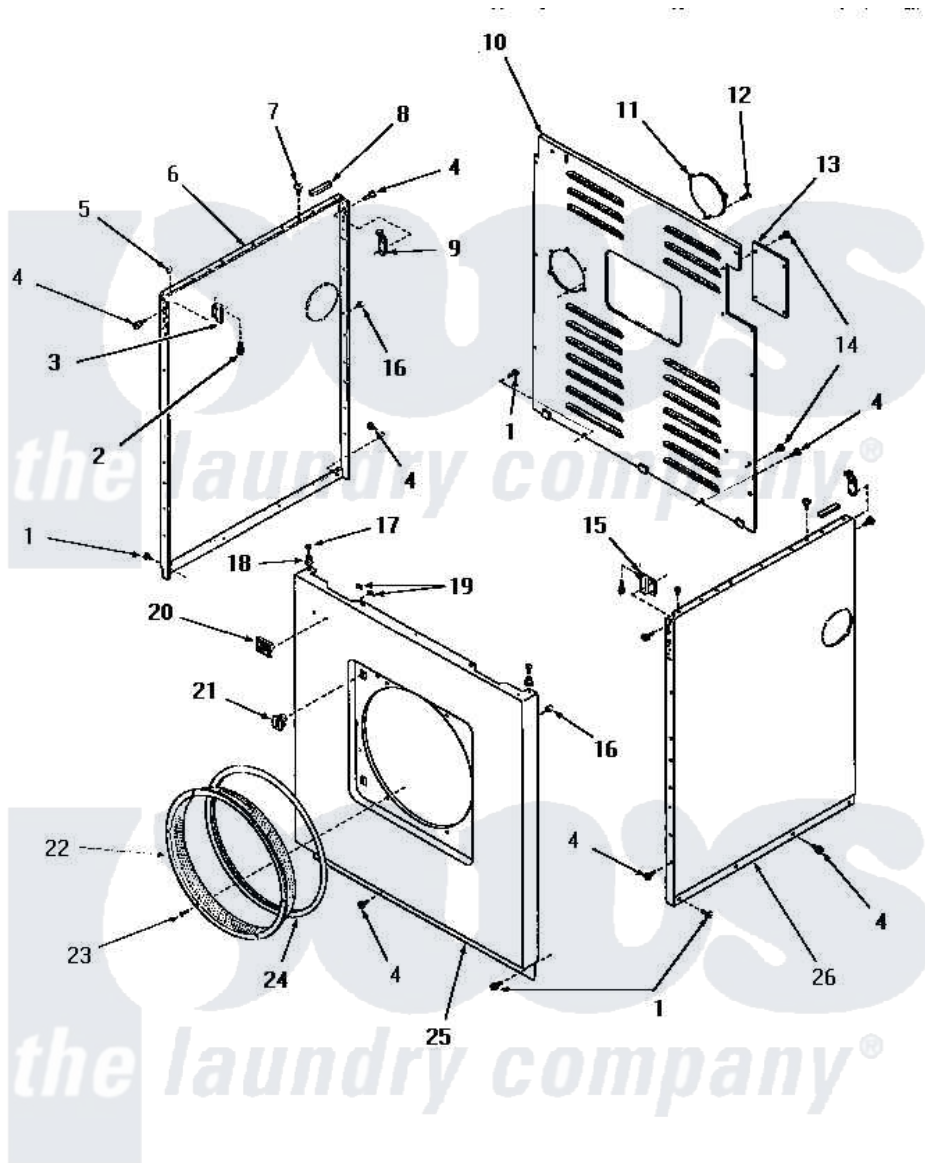

Amana DE3791 17 - PANELS

PANELS

Amana [Residential Amana DE3791 Washer Parts](#) Parts Diagram 17 - PANELS
 Click on the part number to view part

Item	Original Part Number	Replaced By	Status	Part Description
1	25723	27001200		Screw
2	23008			Screw, 10-24 X 3/4 Sems
3	22847		Not Available	BRACKET
4	51784		Not Available	SCREW,10B-16 X 1/2 HEX
5	21176			Bumper
6	52669W		Not Available	SIDE PANEL, LEFT, WHITE
"	52669C		Not Available	SIDE PANEL, LEFT, COPPERTONE
"	52669H		Not Available	SIDE PANEL, LEFT, HARVEST GOLD
"	52669A		Not Available	SIDE PANEL, LEFT, AVOCADO
7	52442		Not Available	SCREW, No.10-16 X 3/8"
8	80312			Bumper Pad
9	52487			Lug, Hold-Down
10	52677W		Not Available	REAR PANEL, WHITE
"	52677GR		Not Available	PANEL,REAR xREPLACE