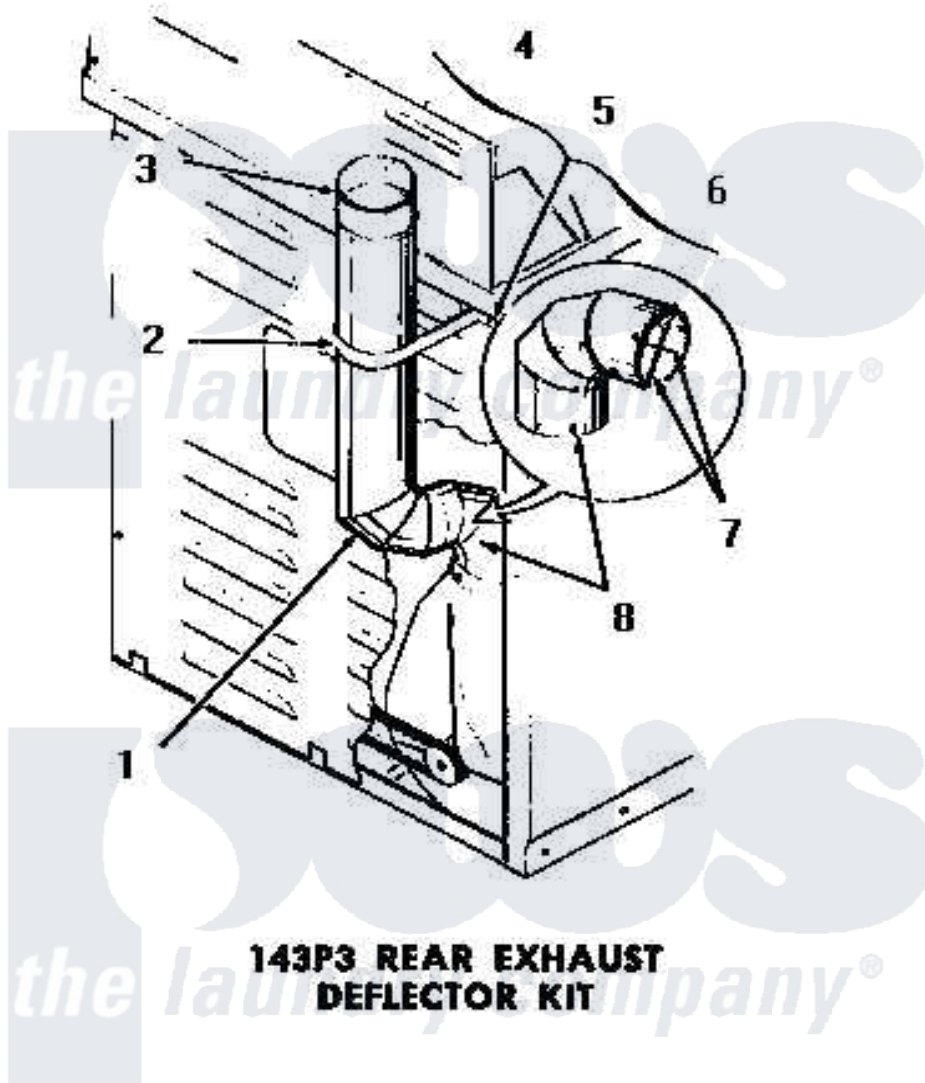

Amana DE3850 01 - 143P3 REAR EXHAUST DEFLECTOR KIT

143P3 REAR EXHAUST DEFLECTOR KIT

Amana [Residential Amana DE3850 Washer Parts](#) Parts Diagram 01 - 143P3 REAR EXHAUST DEFLECTOR KIT
 Click on the part number to view part

Item	Original Part Number	Replaced By	Status	Part Description
1	51917		Not Available	ELBOW
2	52127		Not Available	SUPPORT BRACKET
3	Y52129		Not Available	EXHAUST PIPE, 4" X 18"
4	20267			Screw, 10-24 X 3/8 Round
5	03815			Lockwasher, No.10 Ext Shk
6	03673		Not Available	NUT
7	Y00000000		Not Available	SEE NOTE CUT AND REMOVE WIRE GUARDS
8	Y00000000		Not Available	SEE NOTE DRYER EXHAUST ELBOW -- (SUPPLIED WITH DRYER)
NI	143P3		Not Available	REAR EXHAUST DEFLECTOR KIT