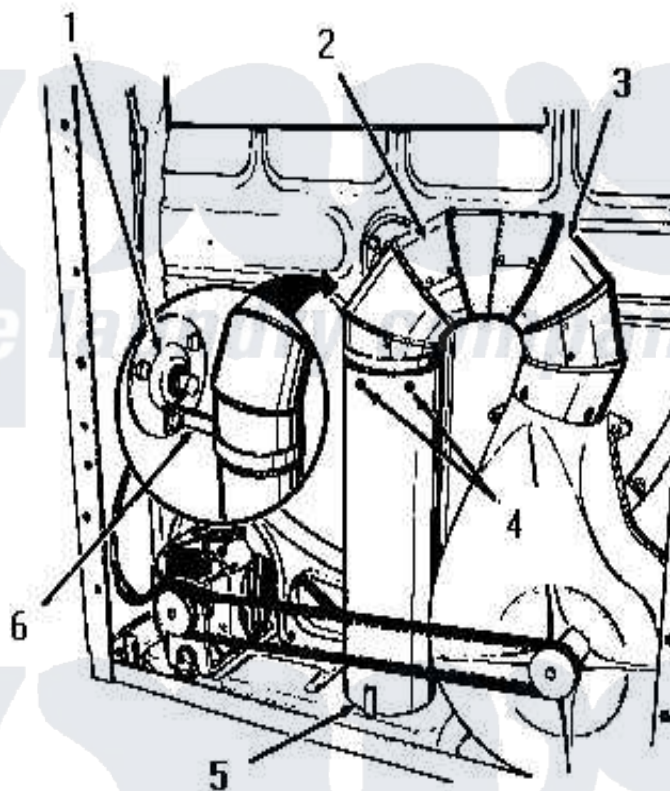

Amana DE3850 03 - 160P3 BOTTOM EXHAUST DEFLECTOR KIT

160P3 BOTTOM EXHAUST DEFLECTOR KIT

[Amana Residential Amana DE3850 Washer Parts](#) Parts Diagram 03 - 160P3 BOTTOM EXHAUST DEFLECTOR KIT
 Click on the part number to view part

Item	Original Part Number	Replaced By	Status	Part Description
1	Y00000000		Not Available	SEE NOTE BEARING RETAINER
2	52699		Not Available	SHORT 90 DEGREES ELBOW
3	Y00000000		Not Available	SEE NOTE DRYER EXHAUST ELBOW -- (SUPPLIED WITH DRYER)
4	23222	3177991		Screw
5	52698		Not Available	EXHAUST TUBE
6	0052775	0057344		Suptop Burner
NI	160P3		Not Available	BOTTOM EXHAUST DEFLECTOR KIT