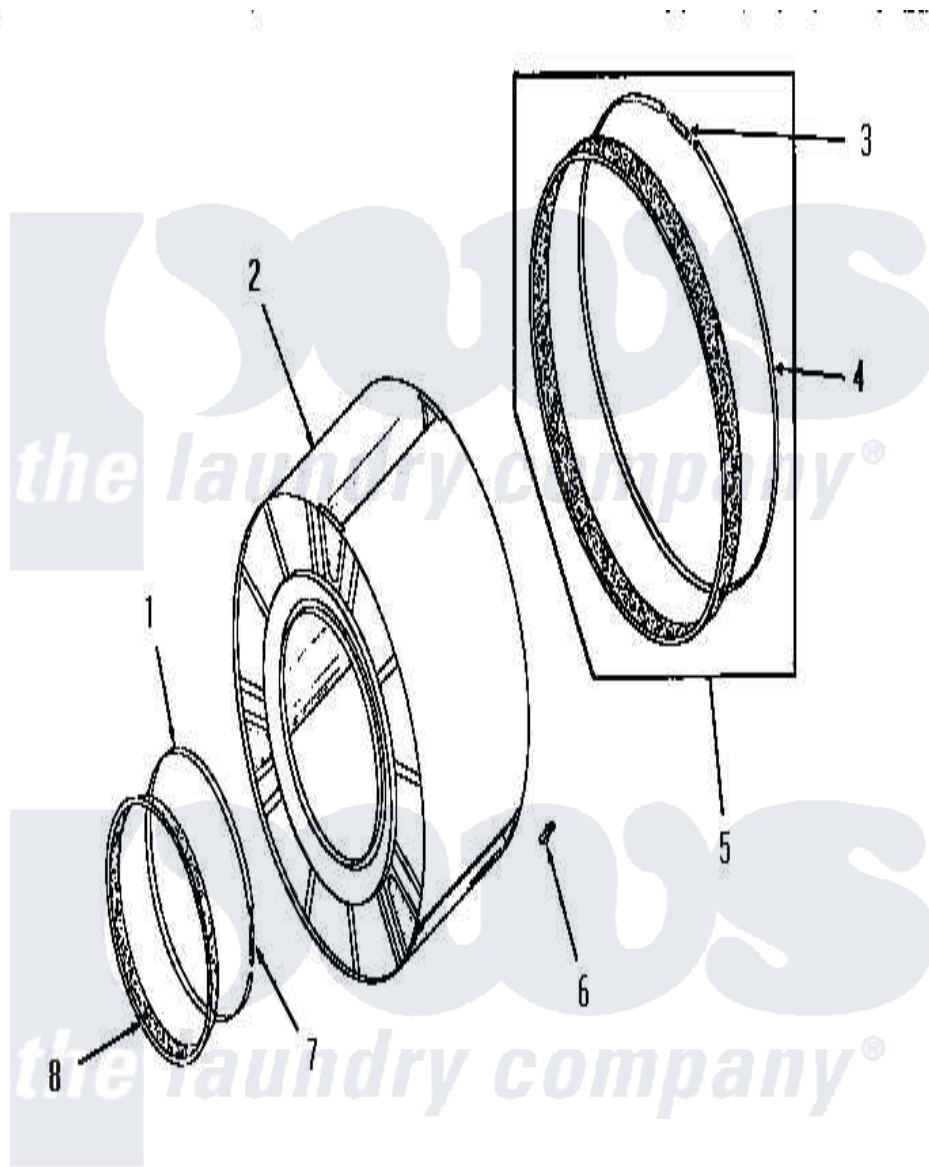

Amana DE3850 06 - CLOTHES DRUM

CLOTHES DRUM

Amana [Residential Amana DE3850 Washer Parts](#) Parts Diagram 06 - CLOTHES DRUM
 Click on the part number to view part

Item	Original Part Number	Replaced By	Status	Part Description
1	50169			Strap, Retainer
2	53135			Assembly, Drum
3	52310			Spring
4	50781			Strap, Seal
5	51883A			Assembly, Seal
6	51201		Not Available	CLIP
7	50168			Spring
8	51881			Seal, Front