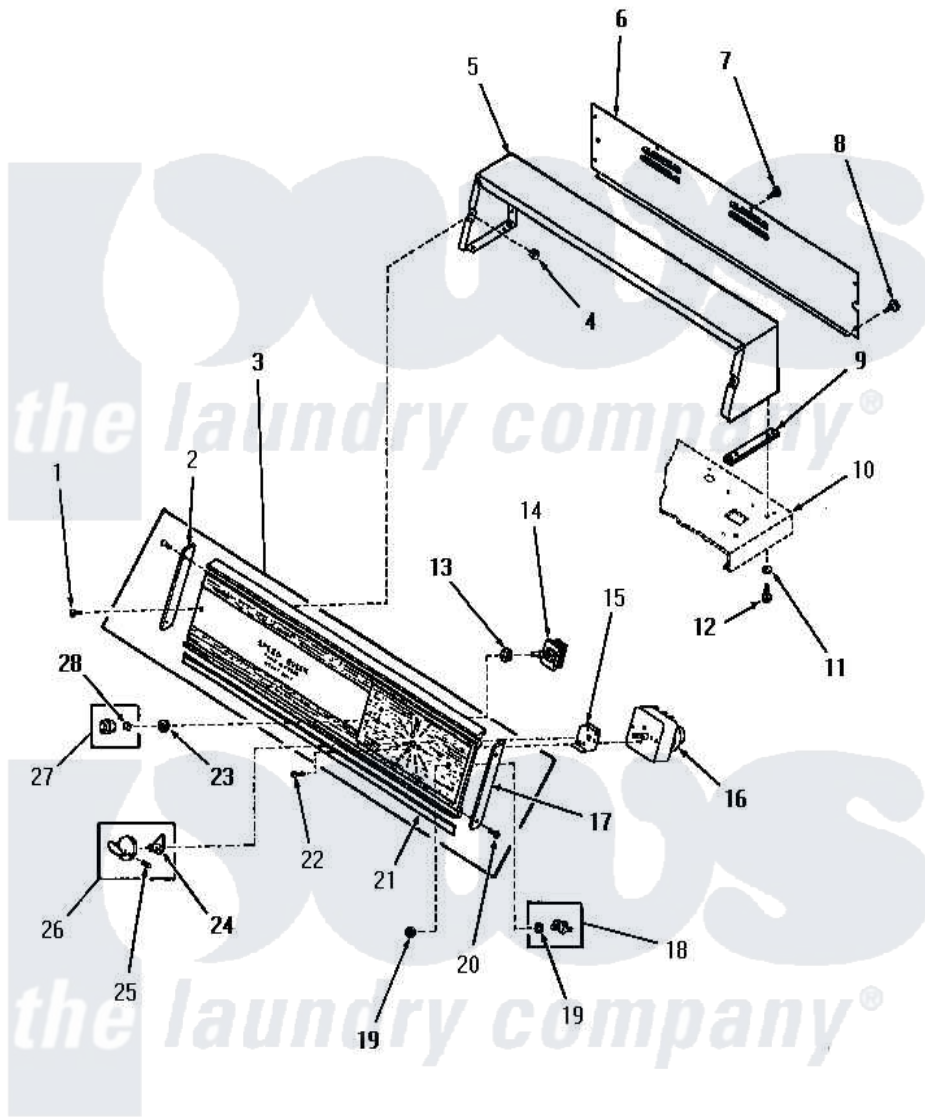

Amana DE3850 07 - CONTROL PANEL, CONTROL HOOD & CONTROLS

CONTROL PANEL, CONTROL HOOD AND CONTROLS

Amana Residential Amana DE3850 Washer Parts Parts Diagram 07 - CONTROL PANEL, CONTROL HOOD & CONTROLS

[Click on the part number to view part](#)

Item	Original Part Number	Replaced By	Status	Part Description
1	25232		Not Available	SCREW,8AB-18X7/8 OVAL
2	25072		Not Available	END CAP, LEFT
3	0055529		Not Available	RETAINER
4	54038			NUt, Speed U-Type
5	52530W		Not Available	CONTROL HOOD, WHITE
"	52530H		Not Available	CONTROL HOOD, HARVEST GOLD
"	52530A		Not Available	CONTROL HOOD, AVOCADO
6	52539GR		Not Available	CONTROL HOOD REAR COVER, GRAY
7	23222	3177991		Screw
8	25724		Not Available	HEX HEAD SCREW
9	23028		Not Available	GASKET,CONTROL BOX END
10	Y00000000		Not Available	SEE NOTE CABINET TOP
11	20493			Washer, 11/64 ID x 3/8 OD
12	23962	W10116760		Screw

13	91176		Lockwasher, 3/8 Intshkp
14	52624	58813P	Switch W/Instructions
15	25966		Not Available SPACER,TIMER
16	52610		Not Available TIMER
17	25073		Not Available END CAP, RIGHT
18	53768	55882P	Assembly- Switch
19	52947		Nut, Hex 15/32-32
20	52864	500226	Screw, 8b-16 x 5/8 Tap
21	Y0053880		Not Available ACTUATOR, WATER
22	Y0054441		Not Available NAMEPLATE, HANDLE
23	24205		Nut, Knurled 3/8-24
24	24857		Not Available INDICATOR
25	25285		Not Available SETSCREW
26	24858		Not Available ASSY,KNOB-TIMER
27	22245		Not Available xREPLACE
28	22244		Not Available CLIP,C xREPLACE