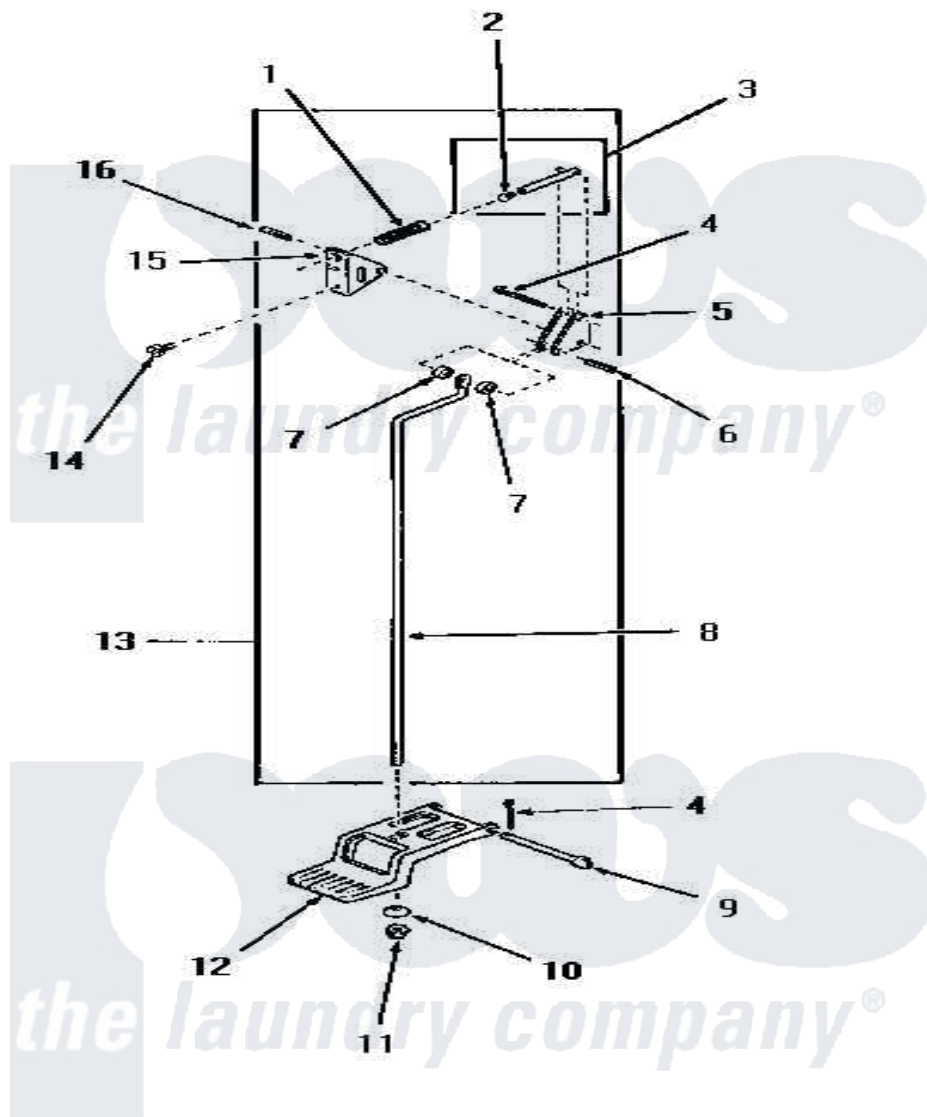

Amana DE3850 08 - DOOR RELEASE

DOOR RELEASE

Amana [Residential Amana DE3850 Washer Parts](#) Parts Diagram 08 - DOOR RELEASE

[Click on the part number to view part](#)

Item	Original Part Number	Replaced By	Status	Part Description
1	51065		Not Available	DOOR RELEASE SPRING
2	51786		Not Available	PLUG
3	51841		Not Available	DOOR RELEASE PIN ASSEMBLY
4	02578			Pin, Cotter
5	51041		Not Available	DOOR RELEASE LEVER
6	51161		Not Available	PIN,ROLL 1/8 X 3/4
7	51121			Door Release Spacer
8	51837		Not Available	DOOR RELEASE ROD
9	51045		Not Available	PEDAL HINGE PIN
10	51046		Not Available	NYLON WASHER
11	51271		Not Available	NUT
12	51802			Pedal, Foot
13	51844		Not Available	DOOR RELEASE ASSEMBLY
14	51246		Not Available	SCREW
15	51052		Not Available	DOOR RELEASE BRACKET
16	51161		Not Available	PIN,ROLL 1/8 X 3/4