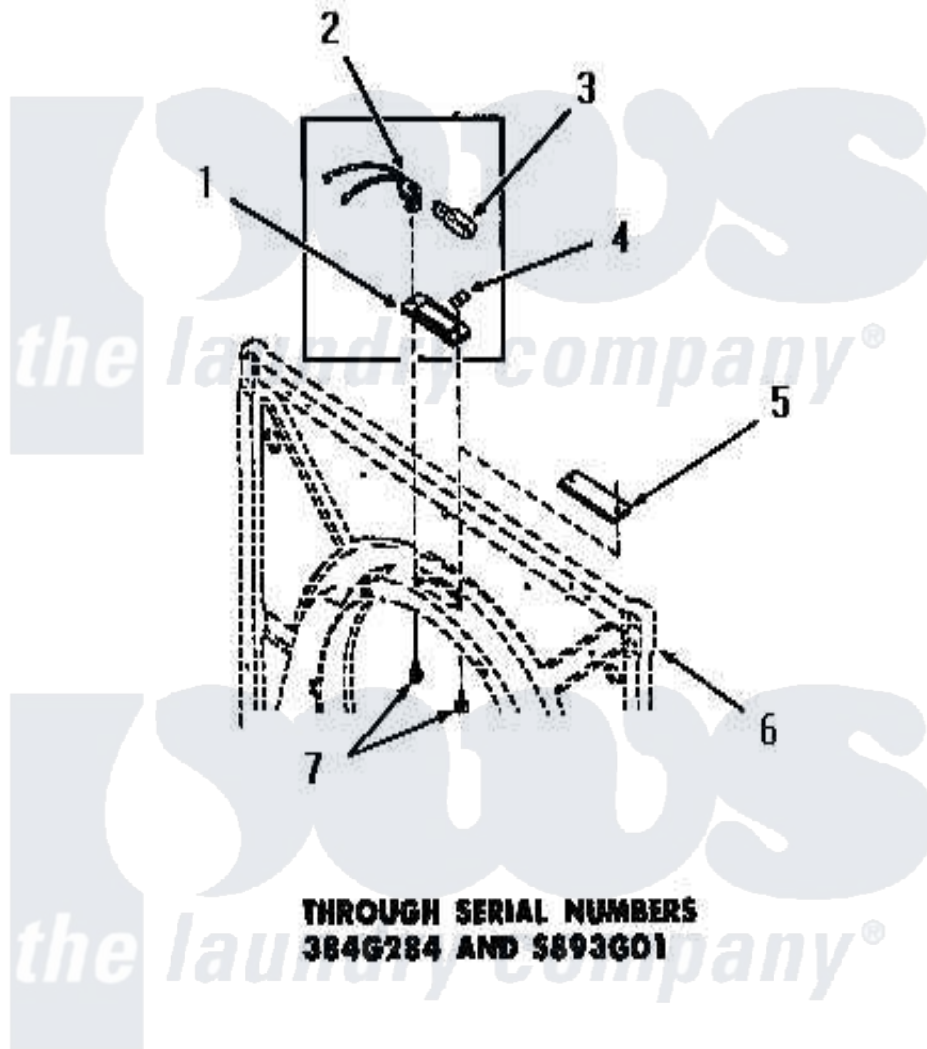

# Amana DE3850 09 - DRUM LIGHT & COVER PLATE

Amana [Residential Amana DE3850 Washer Parts](#) Parts Diagram 09 - DRUM LIGHT & COVER PLATE  
 Click on the part number to view part

Item	Original Part Number	Replaced By	Status	Part Description
1	<a href="#">51070</a>			Lens, Drum Light
2	Y51887		Not Available	BULB RECEPTACLE
3	21608	<a href="#">A3167501</a>		Lamp Oven, Int.
4	Y51788		Not Available	SPEED NUT
5	53911		Not Available	COVER PLATE
6	Y00000000		Not Available	SEE NOTE FRONT FRAME AND AIR SHROUD
7	51784		Not Available	SCREW, 10B-16 X 1/2 HEX