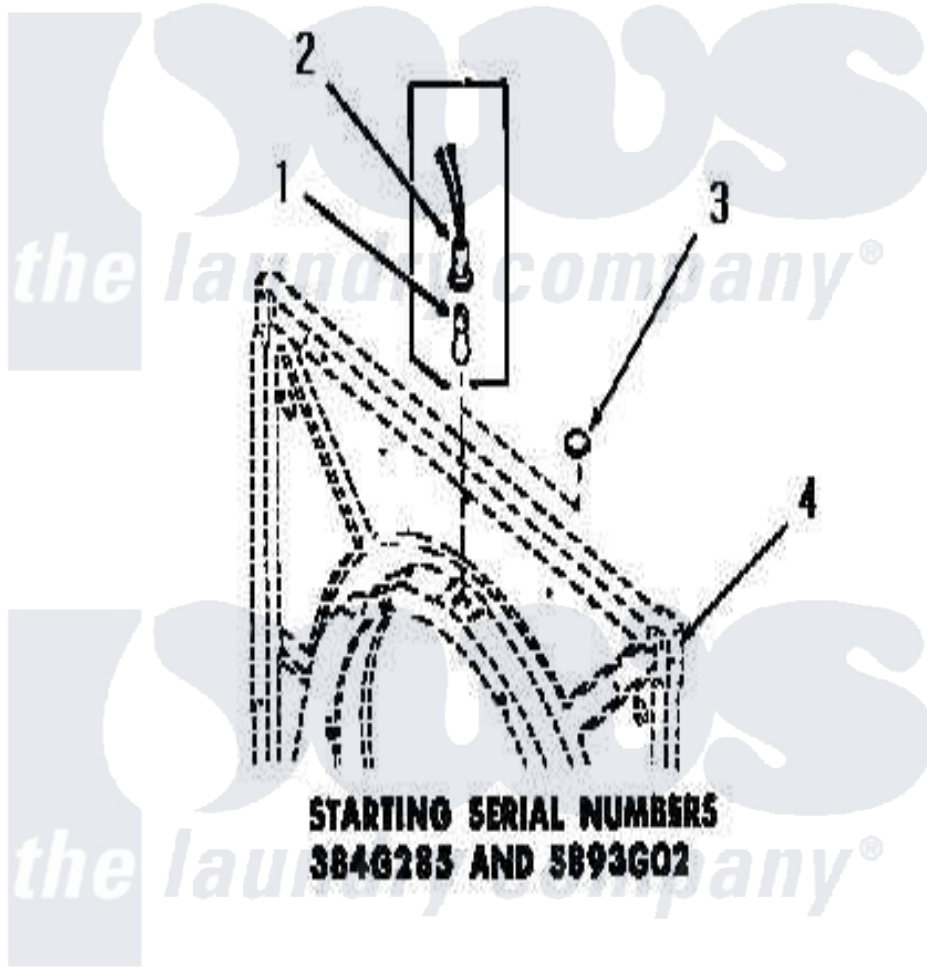

Amana DE3850 10 - DRUM LIGHT & COVER PLATE

[Amana Residential Amana DE3850 Washer Parts](#) Parts Diagram 10 - DRUM LIGHT & COVER PLATE
Click on the part number to view part

Item	Original Part Number	Replaced By	Status	Part Description
1	Y54608	31001575		Bulb, Cylinder Light
2	Y0054609	M0270519		Washer
3	54610		Not Available	PLUG BUTTON
4	Y00000000		Not Available	SEE NOTE FRONT FRAME AND AIR SHROUD