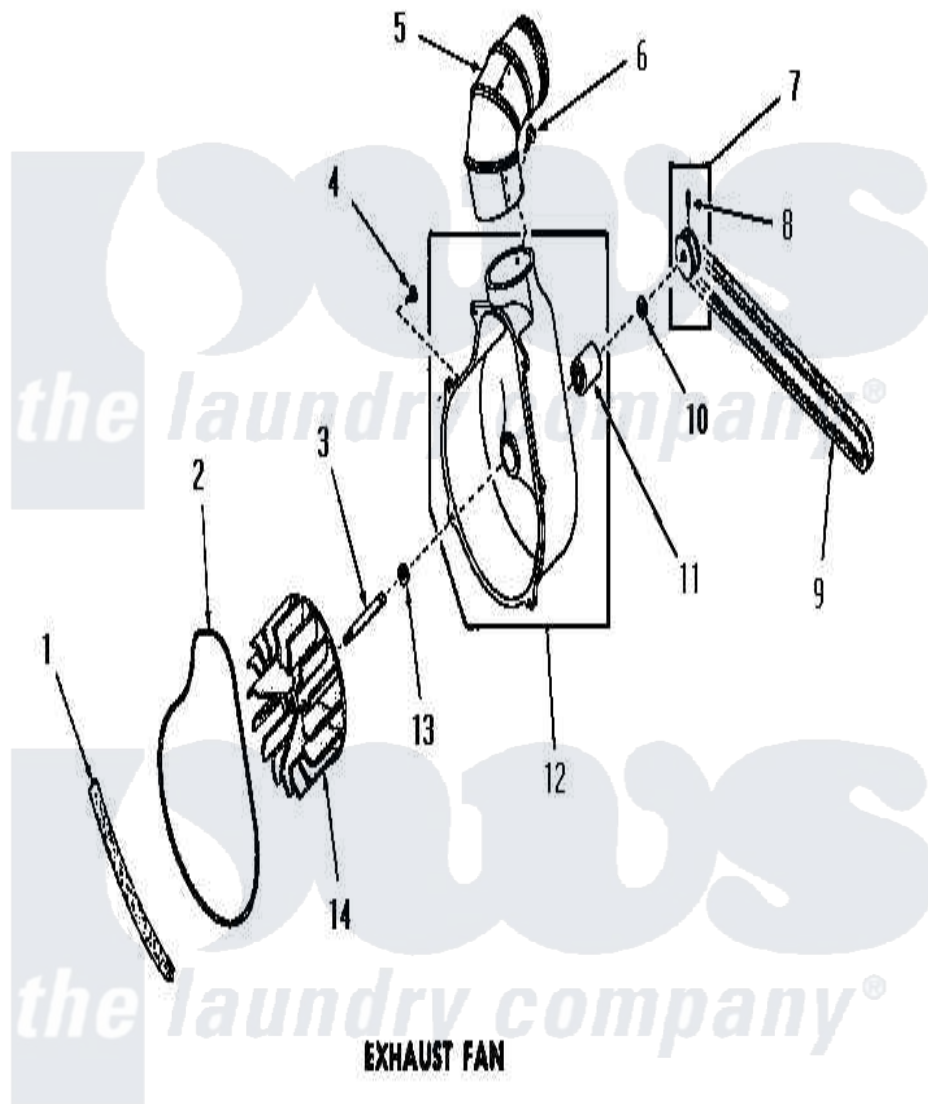

Amana DE3850 11 - EXHAUST FAN

Amana [Residential Amana DE3850 Washer Parts](#) Parts Diagram 11 - EXHAUST FAN
 Click on the part number to view part

Item	Original Part Number	Replaced By	Status	Part Description
1	51790			Seal
2	51791			Gasket, Housing
3	53519		Not Available	EXHAUST FAN SHAFT
4	51784		Not Available	SCREW, 10B-16 X 1/2 HEX
5	Y0052707	31986601B		Switch, Rocker
6	23222	3177991		Screw
7	53521		Not Available	ASSY, PULLEY
8	02771			Screw, 1/4-20 x 3/8 Hex S
9	51994			Belt
10	52549			Washer, 501 ID X3/4 Odx
11	51991		Not Available	BEARING
12	51946		Not Available	HOUSING, BLOWER
13	52549			Washer, 501 ID X3/4 Odx
14	90585		Not Available	IMPELLER