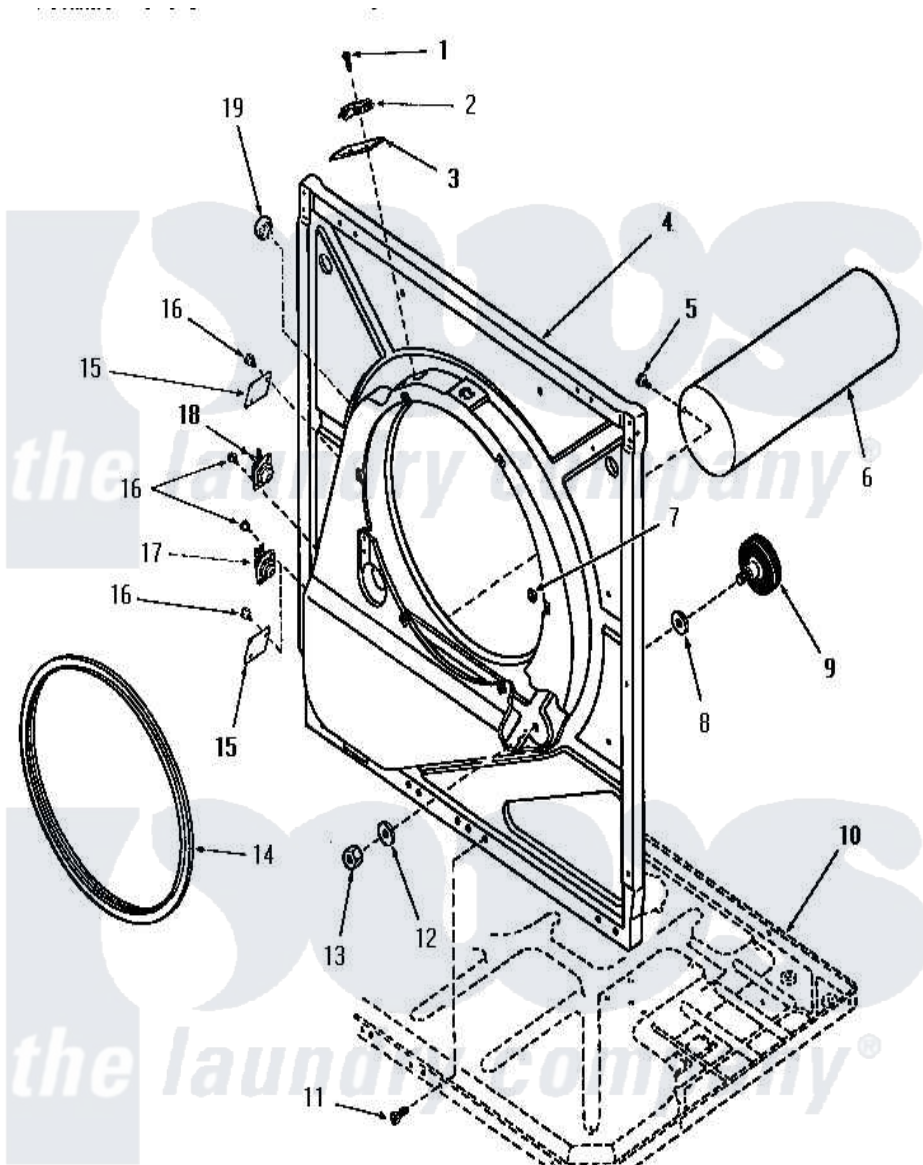

# Amana DE3850 12 - FRONT FRAME & AIR SHROUD

**FRONT FRAME AND AIR SHROUD**

Amana [Residential Amana DE3850 Washer Parts](#) Parts Diagram 12 - FRONT FRAME & AIR SHROUD  
 Click on the part number to view part

Item	Original Part Number	Replaced By	Status	Part Description
1	<a href="#">51783</a>			Screw, 6b-20 X 7/8 HeX
2	Y51143		Not Available	SWITCH
3	<a href="#">52112</a>			Insulation
4	51850		Not Available	FRONT FRAME AND AIR SHROUD
5	52150	<a href="#">489464</a>		Screw
6	51821		Not Available	EXHAUST DUCT
7	52865		Not Available	SPEED NUT
8	<a href="#">52123</a>			Washer
9	53555	<a href="#">56285</a>		Roller Cylinder
10	Y00000000		Not Available	SEE NOTE FRAME BASE
11	51784		Not Available	SCREW, 10B-16 X 1/2 HEX
12	<a href="#">52122</a>			Washer
13	52124		Not Available	NUT
14	51798		Not Available	GASKET
15	52550		Not Available	COVER PLATE
16	23222	<a href="#">3177991</a>		Screw

17	<a href="#">54736</a>		Thermostat
18	<a href="#">54737</a>		Thermostat
19	Y0053719	Not Available	CAPILLARY & SUCTION LINE ASSY