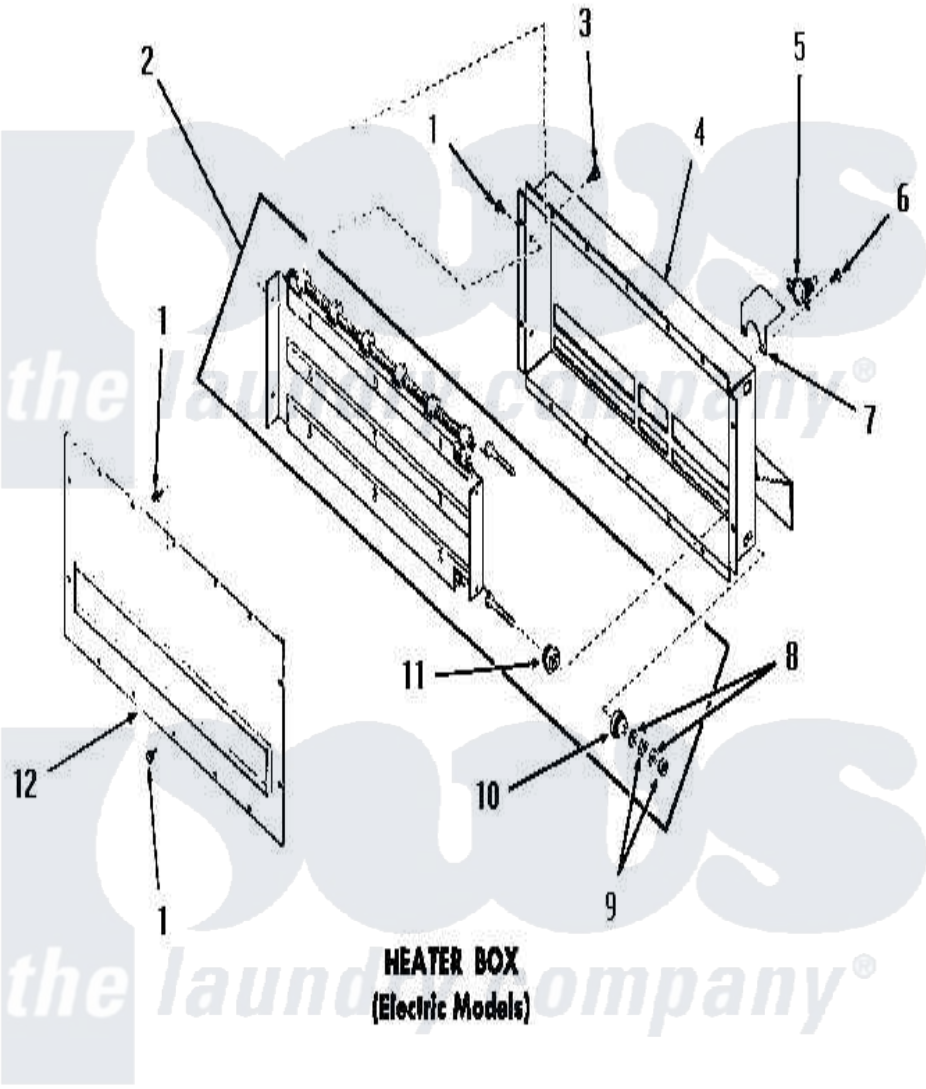

Amana DE3850 13 - HEATER BOX

HEATER BOX
(Electric Models)

Amana [Residential Amana DE3850 Washer Parts](#) Parts Diagram 13 - HEATER BOX
 Click on the part number to view part

Item	Original Part Number	Replaced By	Status	Part Description
1	51780	3390631		Screw, 10-16 X 3/8
2	Y52626		Not Available	ELEMENT,HEATER-240V
"	52608		Not Available	ELEMENT,HEATER-230V
"	52306		Not Available	ELEMENT,HEATER-208V
3	51784		Not Available	SCREW,10B-16 X 1/2 HEX
4	Y51876		Not Available	HEATER BOX AND SHIELD
5	55523			Thermostat
6	23222	3177991		Screw
7	52117		Not Available	THERMOSTAT SHIELD
8	54532		Not Available	WASHER
9	54531		Not Available	NUT
10	51145		Not Available	INSULATOR
11	51146			Insulator
12	51867		Not Available	HEATER BOX COVER PLATE