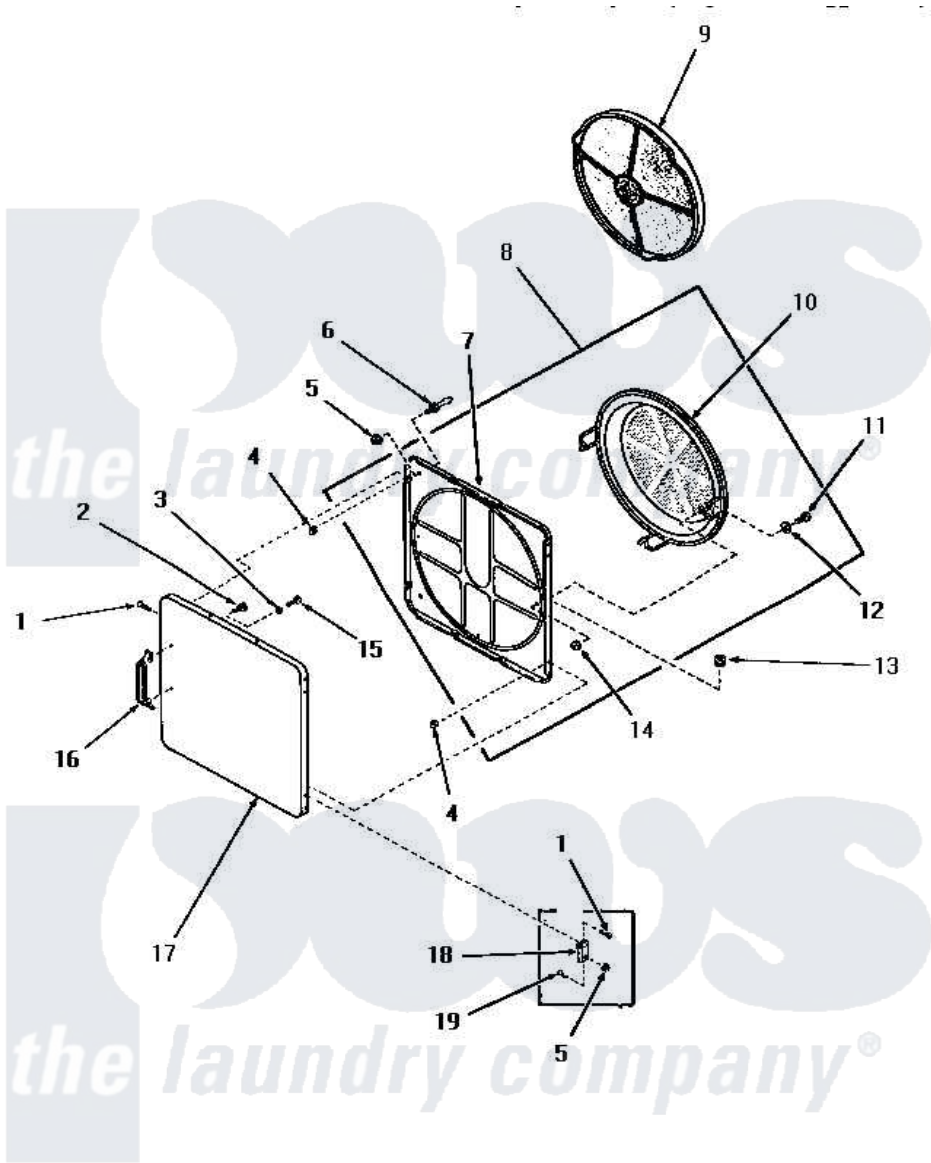

Amana DE3850 14 - LOADING DOOR

LOADING DOOR
(Through Serial Nos. 31V9368 and S66Y580)

Amana [Residential Amana DE3850 Washer Parts](#) Parts Diagram 14 - LOADING DOOR
Click on the part number to view part

Item	Original Part Number	Replaced By	Status	Part Description
1	52864	500226		Screw, 8b-16 x 5/8 Tap
2	52150	489464		Screw
3	Y20278		Not Available	LOCKWASHER
4	52865		Not Available	SPEED NUT
5	51236	488130		Nut
6	51992			Strike, Door
7	54730		Not Available	INNER DOOR PANEL
8	54738		Not Available	ASSY,HOUSING & PANEL
9	53002		Not Available	NO LONGER AVAILABLE
10	54731	54-731		Bake Element
11	24688		Not Available	CAP SCREW
12	Q6275		Not Available	WASHER
13	51858			Grommet
14	52566	27001225		Nut, Jam Mid Lock 1/4-20
15	22024	20001169		22024 24
16	54068	61925		Pull Door Commercial Black

17	52489A	Not Available	OUTER DOOR PANEL, AVOCADO
"	52489C	Not Available	OUTER DOOR PANEL, COPPERTONE
"	52489H	Not Available	OUTER DOOR PANEL, HARVEST GOLD
"	52489W	Not Available	OUTER DOOR PANEL, WHITE
18	70014		Hinge
19	22649		Screw, 8-32 X 13/32 FI