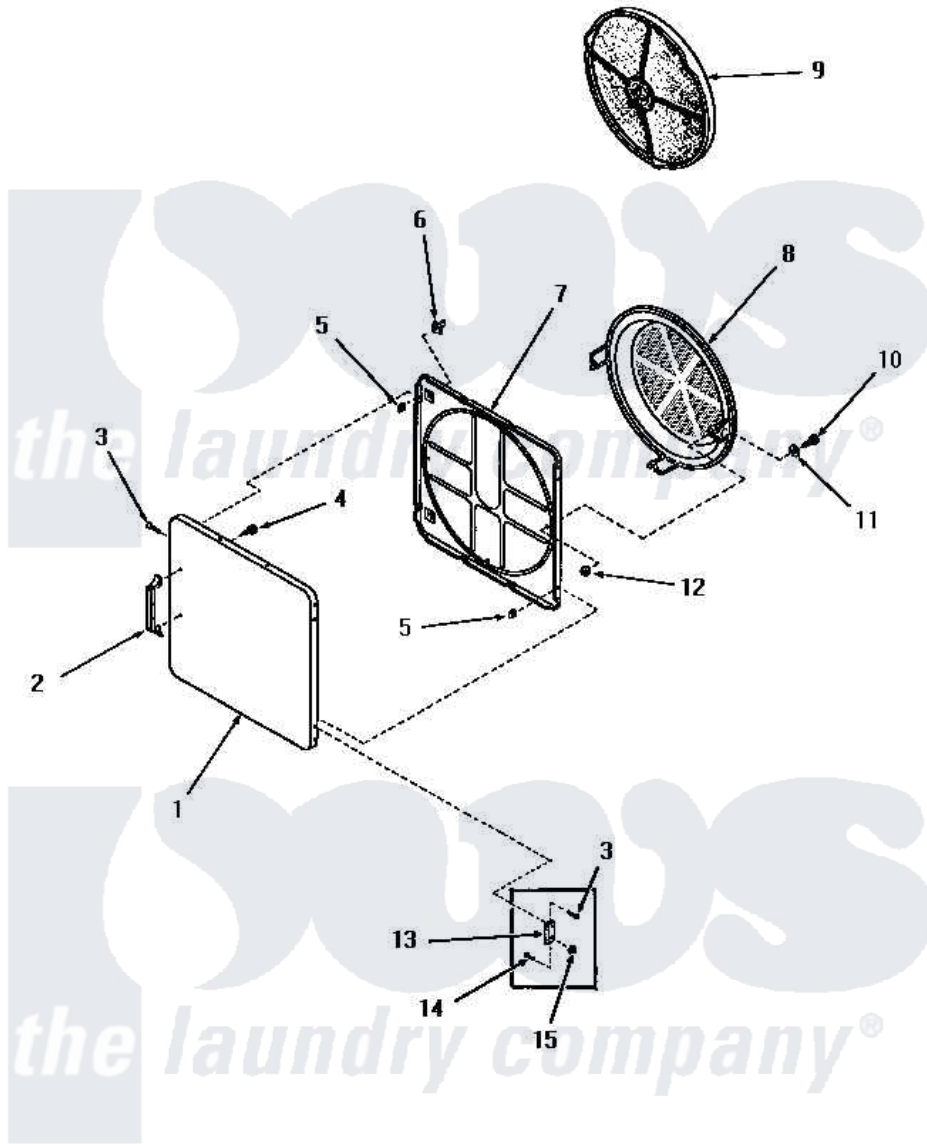

Amana DE3850 15 - LOADING DOOR

LOADING DOOR (Starting Serial Nos. 31V9369 and S66Y581)

Amana [Residential Amana DE3850 Washer Parts](#) Parts Diagram 15 - LOADING DOOR
Click on the part number to view part

Item	Original Part Number	Replaced By	Status	Part Description
1	52489W		Not Available	OUTER DOOR PANEL, WHITE
"	52489H		Not Available	OUTER DOOR PANEL, HARVEST GOLD
"	52489C		Not Available	OUTER DOOR PANEL, COPPERTONE
"	52489A		Not Available	OUTER DOOR PANEL, AVOCADO
2	54068	61925		Pull Door Commercial Black
3	52864	500226		Screw, 8b-16 x 5/8 Tap
4	52150	489464		Screw
5	52865		Not Available	SPEED NUT
6	54661	LA-1003		Door Catch Kit
7	54665	54-665		Bake Element
8	54731	54-731		Bake Element
9	53002		Not Available	NO LONGER AVAILABLE
10	24688		Not Available	CAP SCREW
11	Q6275		Not Available	WASHER

12	52566	27001225	Nut, Jam Mid Lock 1/4-20
13	70014		Hinge
14	22649		Screw, 8-32 X 13/32 FI
15	51236	488130	Nut