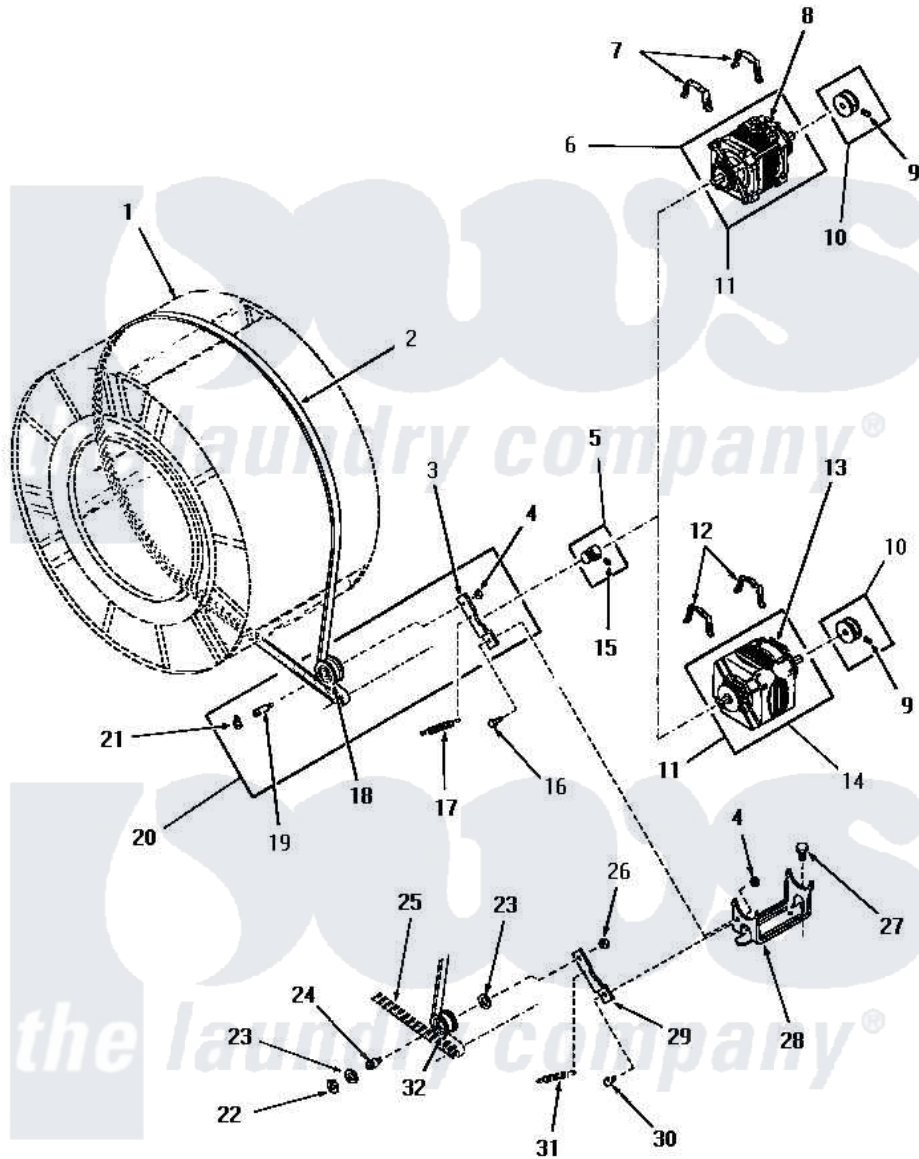

# Amana DE3850 16 - MOTOR, IDLER & BELT

**MOTOR, IDLER AND BELT**

Amana [Residential Amana DE3850 Washer Parts](#) Parts Diagram 16 - MOTOR, IDLER & BELT  
 Click on the part number to view part

Item	Original Part Number	Replaced By	Status	Part Description
1	Y00000000		Not Available	SEE NOTE CLOTHES DRUM
2	<a href="#">52556</a>			Belt
3	54410		Not Available	LEVER, IDLER
4	52566	<a href="#">27001225</a>		Nut, Jam Mid Lock 1/4-20
5	52593		Not Available	ASSY, MOTOR PULLEY
6	Y00000000		Not Available	SEE NOTE GENERAL ELECTRIC FORM "V" MOTOR
7	51789	<a href="#">660658</a>		Clamp, Motor Mounting 343481 685441
8	53249		Not Available	SWITCH
9	<a href="#">02771</a>			Screw, 1/4-20 x 3/8 Hex S
10	<a href="#">53522</a>			Pulley, Motor
11	52697		Not Available	MOTOR
12	51789	<a href="#">660658</a>		Clamp, Motor Mounting 343481 685441
13	Y00000000		Not Available	SEE NOTE WESTINGHOUSE -- (NOT REPLACEABLE)

"	53226	Not Available	SWITCH,MOTOR
"	53214	Not Available	MOTOR SWITCH, DELCO
"	<a href="#">53213</a>		Switch
14	Y00000000	Not Available	SEE NOTE GENERAL ELECTRIC FORM ``T`` MOTOR
15	52906	Not Available	SETSCREW
16	<a href="#">52567</a>		Bolt, Shoulder
17	<a href="#">52323</a>		Spring
18	<a href="#">Y54414</a>		Assembly, Wheel And Bearing
19	54411	Not Available	SHAFT,IDLER LEVER
20	54415	Not Available	LEVER,IDLER
21	<a href="#">23748</a>		Ring, Retaining
22	<a href="#">70061</a>		Ring, Retaining
23	<a href="#">Y52564</a>		Washer
24	52611	Not Available	SHAFT,IDLER xREPLACE
25	Y00000000	Not Available	SEE NOTE BELT
26	52124	Not Available	NUT
27	23928	Not Available	CAP SCREW AND LOCKWASHER
28	51824	Not Available	MOUNT,MOTOR
29	52562	Not Available	IDLER LEVER
30	Y00000000	Not Available	SEE NOTE SHOULDER BOLT
31	Y00000000	Not Available	SEE NOTE SPRING
32	52561	Not Available	IDLER PULLEY