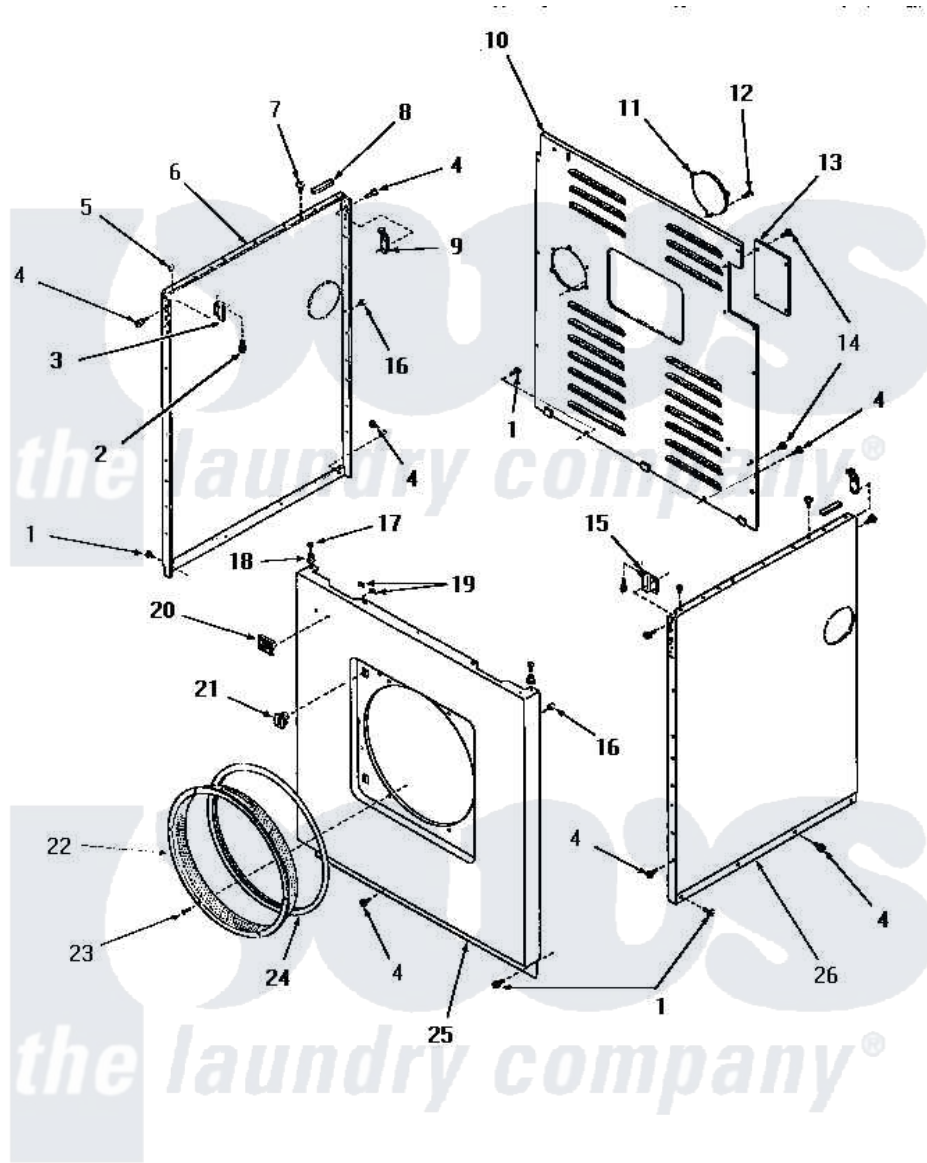

## PANELS

Amana [Residential Amana DE3850 Washer Parts](#) Parts Diagram 17 - PANELS  
 Click on the part number to view part

Item	Original Part Number	Replaced By	Status	Part Description
1	25723	<a href="#">27001200</a>		Screw
2	<a href="#">23008</a>			Screw, 10-24 X 3/4 Sems
3	22847		Not Available	BRACKET
4	51784		Not Available	SCREW,10B-16 X 1/2 HEX
5	<a href="#">21176</a>			Bumper
6	52669W		Not Available	SIDE PANEL, LEFT, WHITE
"	52669C		Not Available	SIDE PANEL, LEFT, COPPERTONE
"	52669H		Not Available	SIDE PANEL, LEFT, HARVEST GOLD
"	52669A		Not Available	SIDE PANEL, LEFT, AVOCADO
7	52442		Not Available	SCREW, No.10-16 X 3/8"
8	<a href="#">80312</a>			Bumper Pad
9	<a href="#">52487</a>			Lug, Hold-Down
10	52677W		Not Available	REAR PANEL, WHITE
"	52677GR		Not Available	PANEL,REAR xREPLACE