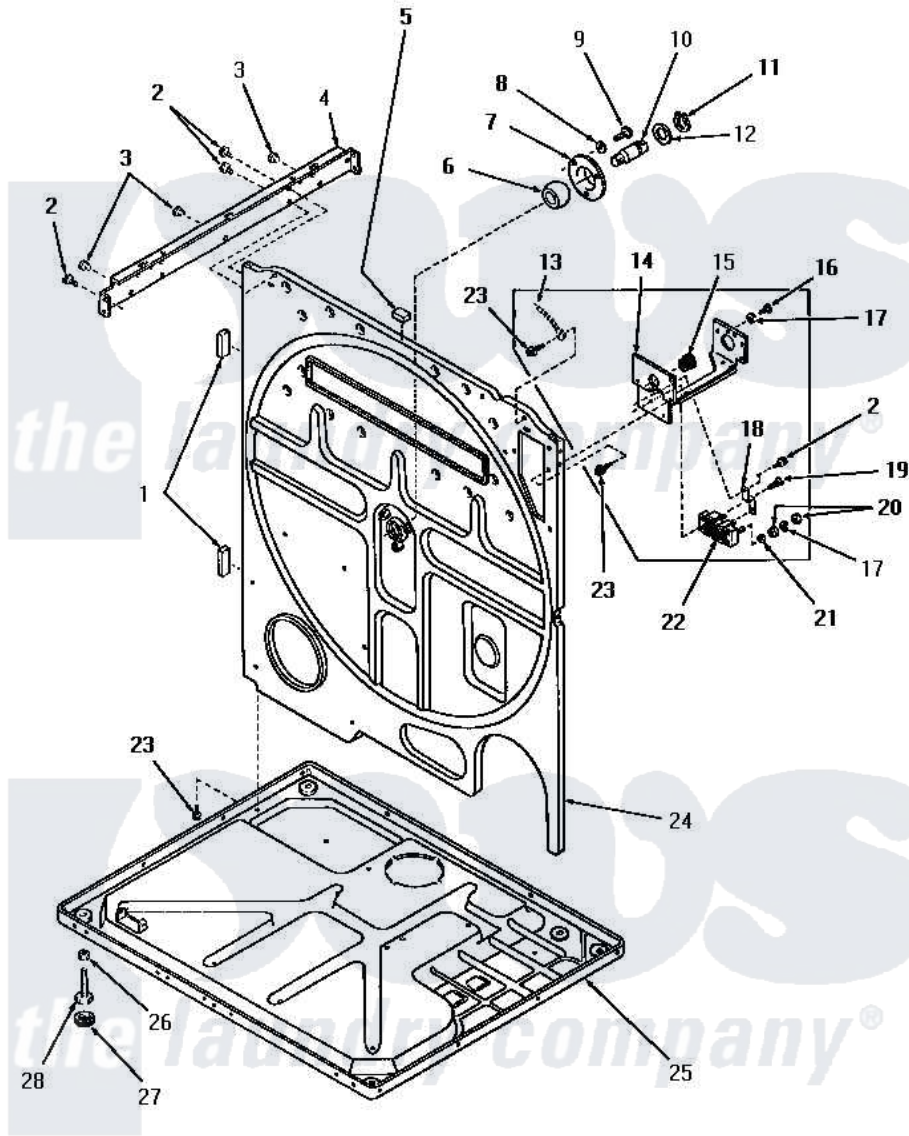

Amana DE3850 18 - REAR FRAME & FRAME BASE

REAR FRAME AND FRAME BASE

Amana [Residential Amana DE3850 Washer Parts](#) Parts Diagram 18 - REAR FRAME & FRAME BASE
 Click on the part number to view part

Item	Original Part Number	Replaced By	Status	Part Description
1	20354		Not Available	BUMPER PAD
2	51780	3390631		Screw, 10-16 X 3/8
3	21685	40038001		Bumper
4	51818		Not Available	SUPPORT CHANNEL, RIGHT OR LEFT
5	54024		Not Available	BUMPER
6	Y52079			Bearing, Drum Shaft
7	51826		Not Available	COVER,BEARING
8	03189			LoCkwasher, 1/4 Std-C P
9	53589	8204624		Bolt
10	53132		Not Available	SHAFT,DRUM
11	70061			Ring, Retaining
12	Y52564			Washer
13	Y00000000		Not Available	SEE NOTE GROUND WIRE, GREEN
14	Y52110		Not Available	TERMINAL BLOCK BRACKET
15	52113			Relief, Strain

16	52909		Screw, 10B-16 X 1/2 HeX
17	51474	Not Available	WASHER, 13/64IDX1/2ODX.
18	53950	Not Available	STRAP,GROUND
19	Q6535	Not Available	SCREW, 10B-16 X 3/4 ROU
20	Q6163	Not Available	NUT
21	Q6623	Not Available	WASHER
22	50854	33001244	Block, Terminal
23	51784	Not Available	SCREW, 10B-16 X 1/2 HEX
24	52574	Not Available	FRAME,REAR
25	Y52572	Not Available	FRAME BASE
26	52794	62739	Nut, Lock
27	70282	Y314137	Foot, Rubber
28	Y52696	Y305086	Adjustable Leg And Nut