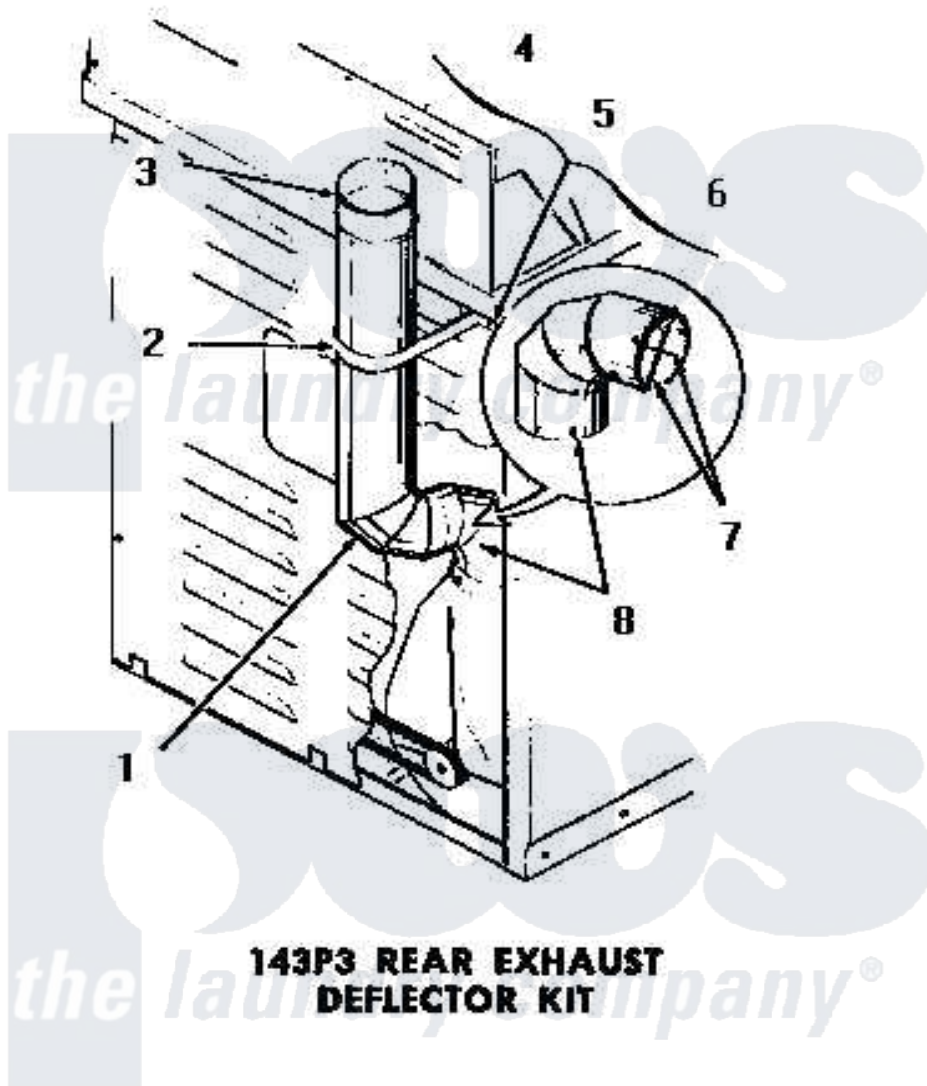

# Amana DE3851 01 - 143P3 REAR EXHAUST DEFLECTOR KIT

Amana [Residential Amana DE3851 Washer Parts](#) Parts Diagram 01 - 143P3 REAR EXHAUST DEFLECTOR KIT  
 Click on the part number to view part

Item	Original Part Number	Replaced By	Status	Part Description
1	51917		Not Available	ELBOW
2	52127		Not Available	SUPPORT BRACKET
3	Y52129		Not Available	EXHAUST PIPE, 4" X 18"
4	<a href="#">20267</a>			Screw, 10-24 X 3/8 Round
5	<a href="#">03815</a>			Lockwasher, No.10 Ext Shk
6	03673		Not Available	NUT
7	Y00000000		Not Available	SEE NOTE CUT AND REMOVE WIRE GUARDS
8	Y00000000		Not Available	SEE NOTE DRYER EXHAUST ELBOW -- (SUPPLIED WITH DRYER)
NI	143P3		Not Available	REAR EXHAUST DEFLECTOR KIT