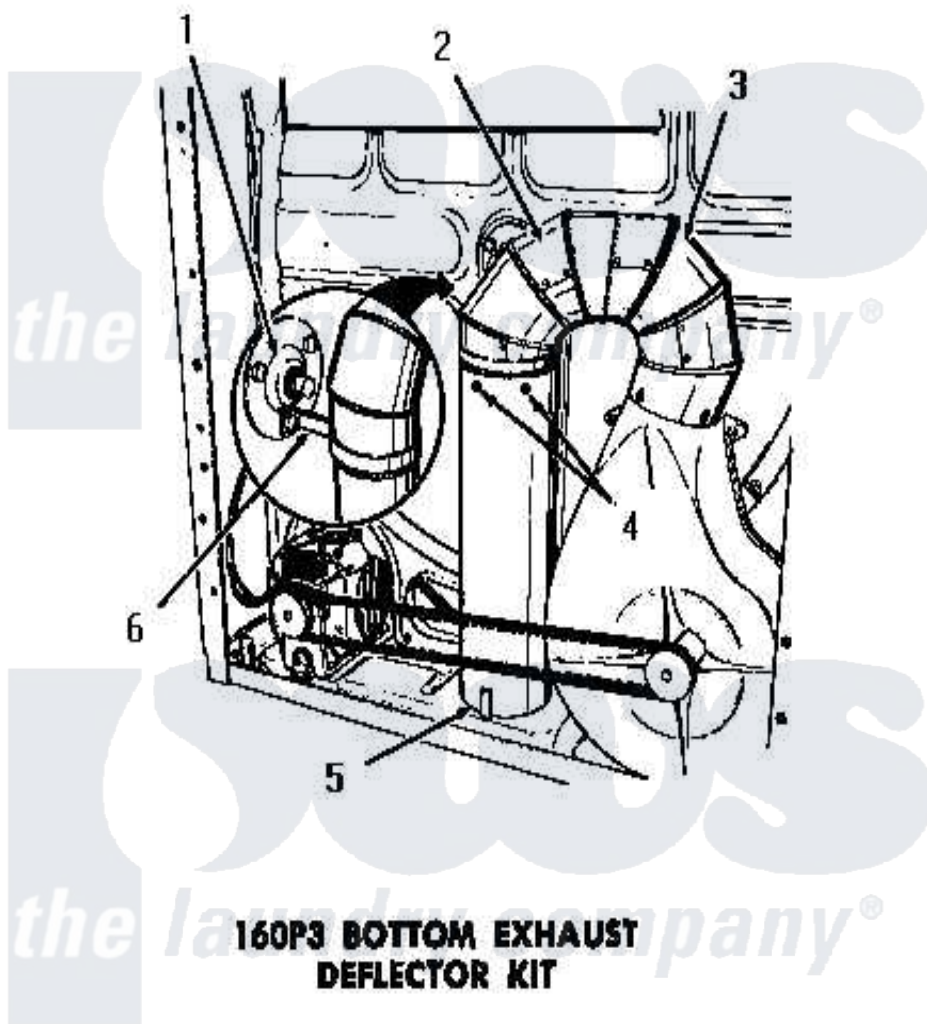

# Amana DE3851 03 - 160P3 BOTTOM EXHAUST DEFLECTOR KIT

**160P3 BOTTOM EXHAUST DEFLECTOR KIT**

[Amana Residential Amana DE3851 Washer Parts](#) Parts Diagram 03 - 160P3 BOTTOM EXHAUST DEFLECTOR KIT  
 Click on the part number to view part

Item	Original Part Number	Replaced By	Status	Part Description
1	Y00000000		Not Available	SEE NOTE BEARING RETAINER
2	52699		Not Available	SHORT 90 DEGREES ELBOW
3	Y00000000		Not Available	SEE NOTE DRYER EXHAUST ELBOW -- (SUPPLIED WITH DRYER)
4	23222	<a href="#">3177991</a>		Screw
5	52698		Not Available	EXHAUST TUBE
6	0052775	<a href="#">0057344</a>		Suptop Burner
NI	160P3		Not Available	BOTTOM EXHAUST DEFLECTOR KIT