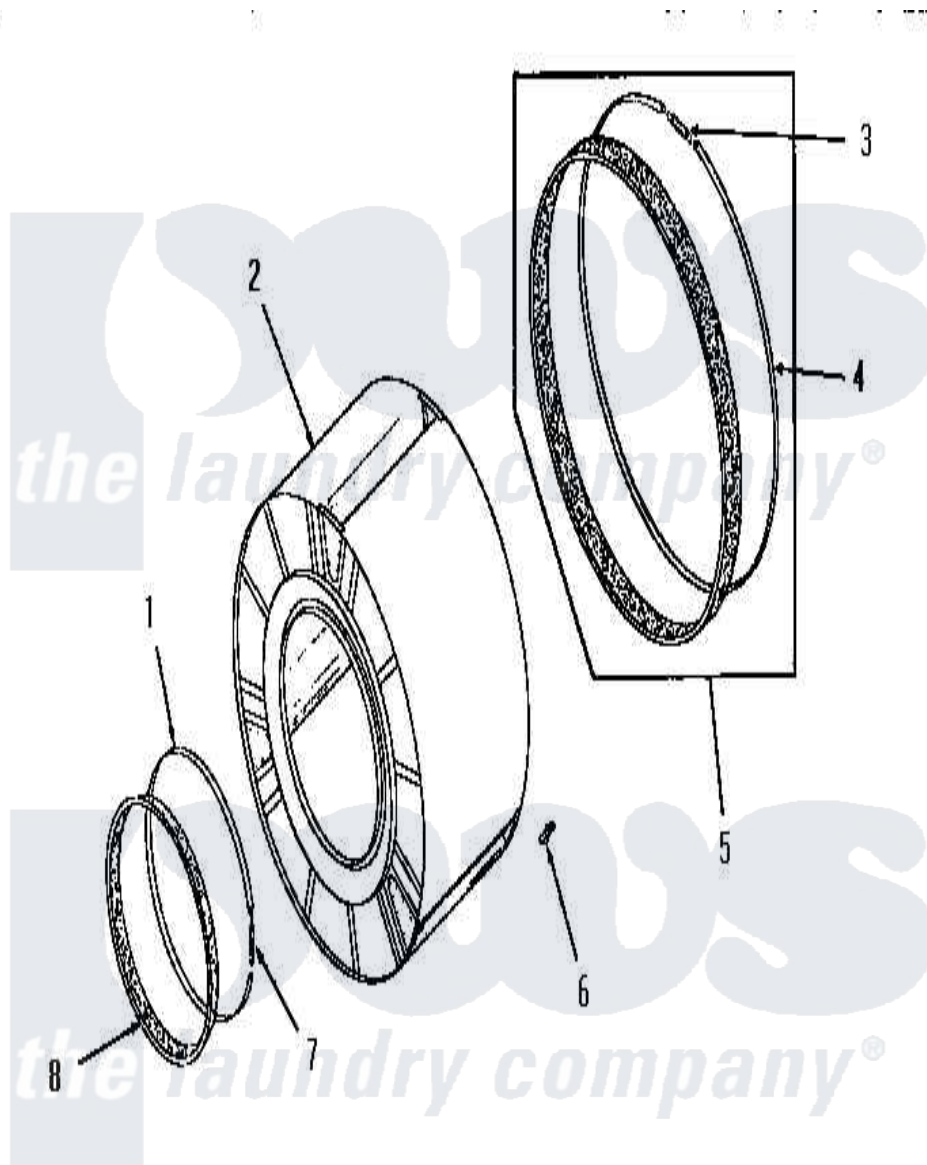

Amana DE3851 06 - CLOTHES DRUM

CLOTHES DRUM

Amana [Residential Amana DE3851 Washer Parts](#) Parts Diagram 06 - CLOTHES DRUM
 Click on the part number to view part

Item	Original Part Number	Replaced By	Status	Part Description
1	50169			Strap, Retainer
2	53137	53137ENG		50/50 Solder
3	52310			Spring
4	50781			Strap, Seal
5	51883A			Assembly, Seal
6	51201		Not Available	CLIP
7	50168			Spring
8	51881			Seal, Front