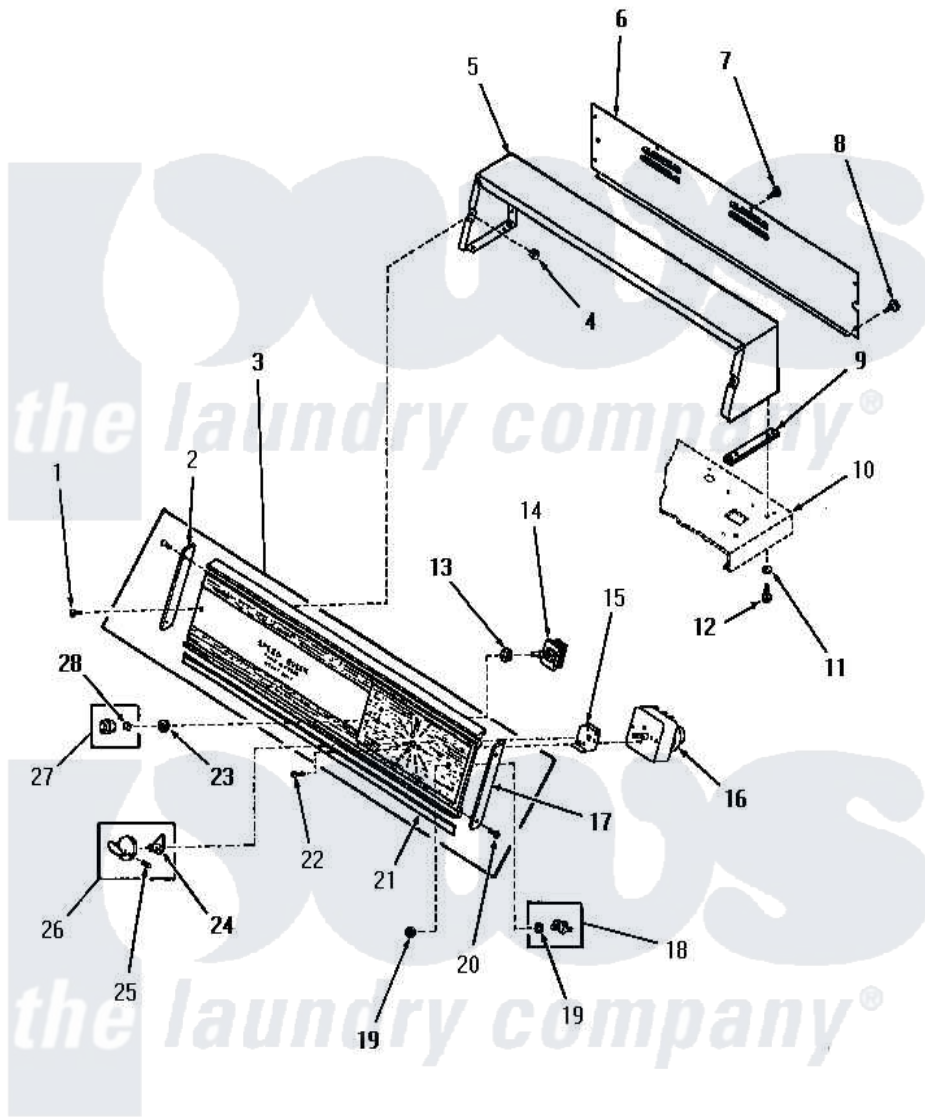

Amana DE3851 07 - CONTROL PANEL, CONTROL HOOD & CONTROLS

CONTROL PANEL, CONTROL HOOD AND CONTROLS

Amana Residential Amana DE3851 Washer Parts Parts Diagram 07 - CONTROL PANEL, CONTROL HOOD & CONTROLS

[Click on the part number to view part](#)

Item	Original Part Number	Replaced By	Status	Part Description
1	25232		Not Available	SCREW,8AB-18X7/8 OVAL
2	25072		Not Available	END CAP, LEFT
3	0055529		Not Available	RETAINER
4	54038			NUt, Speed U-Type
5	52530W		Not Available	CONTROL HOOD, WHITE
"	52530H		Not Available	CONTROL HOOD, HARVEST GOLD
"	52530A		Not Available	CONTROL HOOD, AVOCADO
6	52539GR		Not Available	CONTROL HOOD REAR COVER, GRAY
7	23222	3177991		Screw
8	25724		Not Available	HEX HEAD SCREW
9	23028		Not Available	GASKET,CONTROL BOX END
10	Y00000000		Not Available	SEE NOTE CABINET TOP
11	20493			Washer, 11/64 ID x 3/8 OD
12	23962	W10116760		Screw

13	91176		Lockwasher, 3/8 Intshkp
14	52624	58813P	Switch W/Instructions
15	25966		Not Available SPACER,TIMER
16	52610		Not Available TIMER
17	25073		Not Available END CAP, RIGHT
18	53768	55882P	Assembly- Switch
19	52947		Nut, Hex 15/32-32
20	52864	500226	Screw, 8b-16 x 5/8 Tap
21	Y0053880		Not Available ACTUATOR, WATER
22	Y0054441		Not Available NAMEPLATE, HANDLE
23	24205		Nut, Knurled 3/8-24
24	24857		Not Available INDICATOR
25	25285		Not Available SETSCREW
26	24858		Not Available ASSY,KNOB-TIMER
27	22245		Not Available xREPLACE
28	22244		Not Available CLIP,C xREPLACE