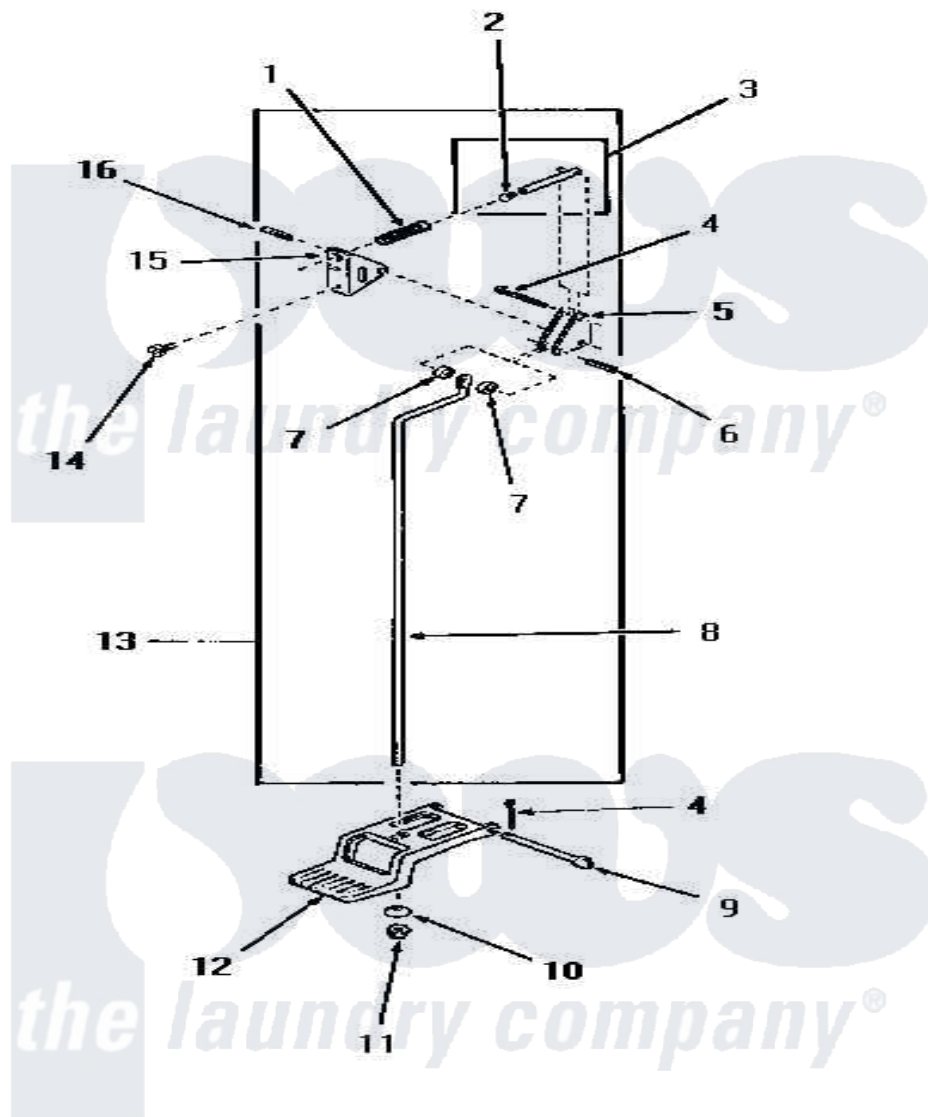

# Amana DE3851 08 - DOOR RELEASE

## DOOR RELEASE

Amana [Residential Amana DE3851 Washer Parts](#) Parts Diagram 08 - DOOR RELEASE  
 Click on the part number to view part

Item	Original Part Number	Replaced By	Status	Part Description
1	51065		Not Available	DOOR RELEASE SPRING
2	51786		Not Available	PLUG
3	51841		Not Available	DOOR RELEASE PIN ASSEMBLY
4	<a href="#">02578</a>			Pin, Cotter
5	51041		Not Available	DOOR RELEASE LEVER
6	51161		Not Available	PIN,ROLL 1/8 X 3/4
7	<a href="#">51121</a>			Door Release Spacer
8	51837		Not Available	DOOR RELEASE ROD
9	51045		Not Available	PEDAL HINGE PIN
10	51046		Not Available	NYLON WASHER
11	51271		Not Available	NUT
12	<a href="#">51802</a>			Pedal, Foot
13	51844		Not Available	DOOR RELEASE ASSEMBLY
14	51246		Not Available	SCREW
15	51052		Not Available	DOOR RELEASE BRACKET
16	51161		Not Available	PIN,ROLL 1/8 X 3/4