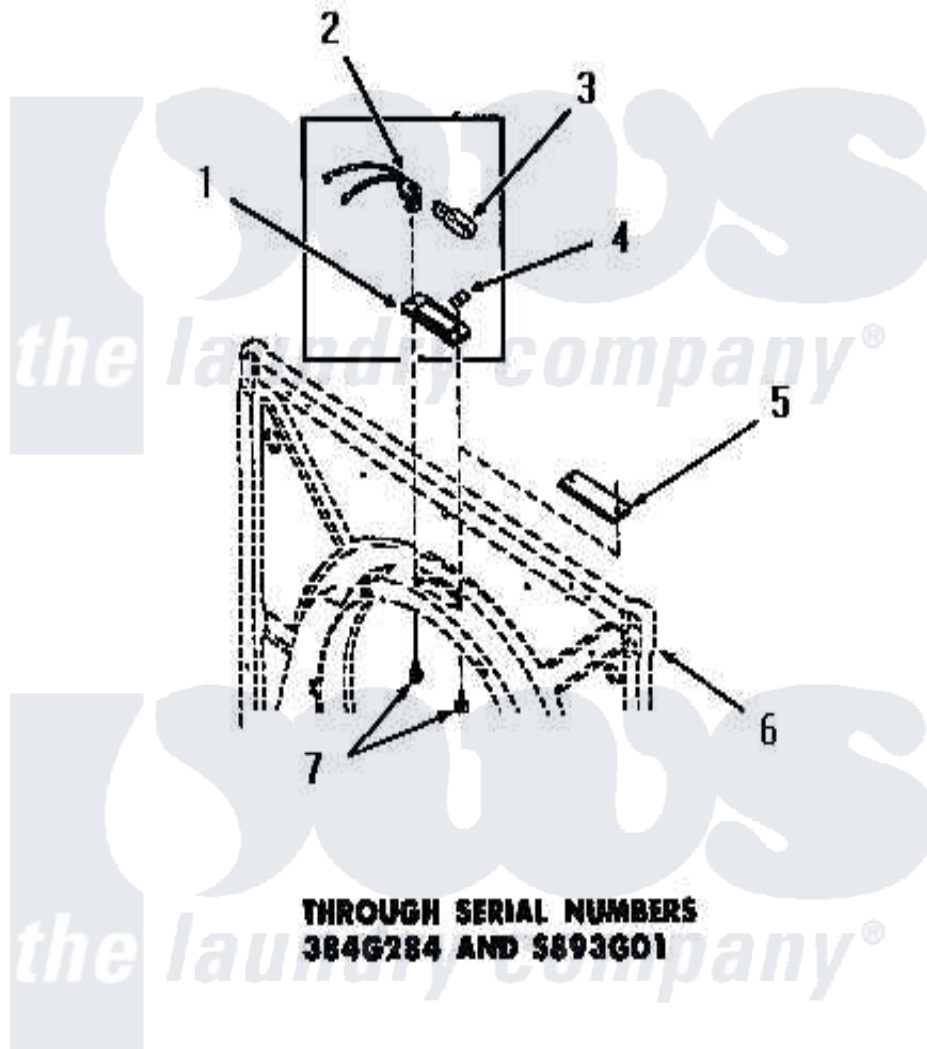

Amana DE3851 09 - DRUM LIGHT & COVER PLATE

Amana [Residential Amana DE3851 Washer Parts](#) Parts Diagram 09 - DRUM LIGHT & COVER PLATE
 Click on the part number to view part

Item	Original Part Number	Replaced By	Status	Part Description
1	51070			Lens, Drum Light
2	Y51887		Not Available	BULB RECEPTACLE
3	21608	A3167501		Lamp Oven, Int.
4	Y51788		Not Available	SPEED NUT
5	53911		Not Available	COVER PLATE
6	Y00000000		Not Available	SEE NOTE FRONT FRAME AND AIR SHROUD
7	51784		Not Available	SCREW, 10B-16 X 1/2 HEX