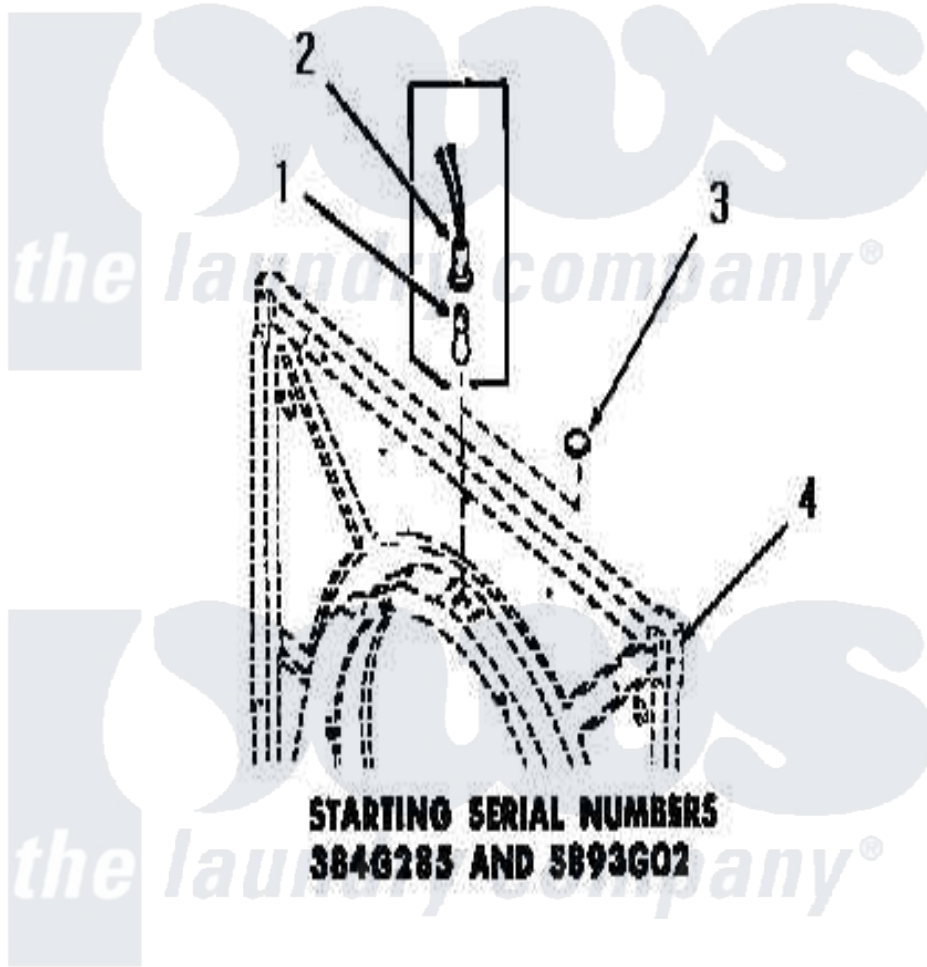

Amana DE3851 10 - DRUM LIGHT & COVER PLATE

[Amana Residential Amana DE3851 Washer Parts](#) Parts Diagram 10 - DRUM LIGHT & COVER PLATE
Click on the part number to view part

Item	Original Part Number	Replaced By	Status	Part Description
1	Y54608	31001575		Bulb, Cylinder Light
2	Y0054609	M0270519		Washer
3	54610		Not Available	PLUG BUTTON
4	Y00000000		Not Available	SEE NOTE FRONT FRAME AND AIR SHROUD