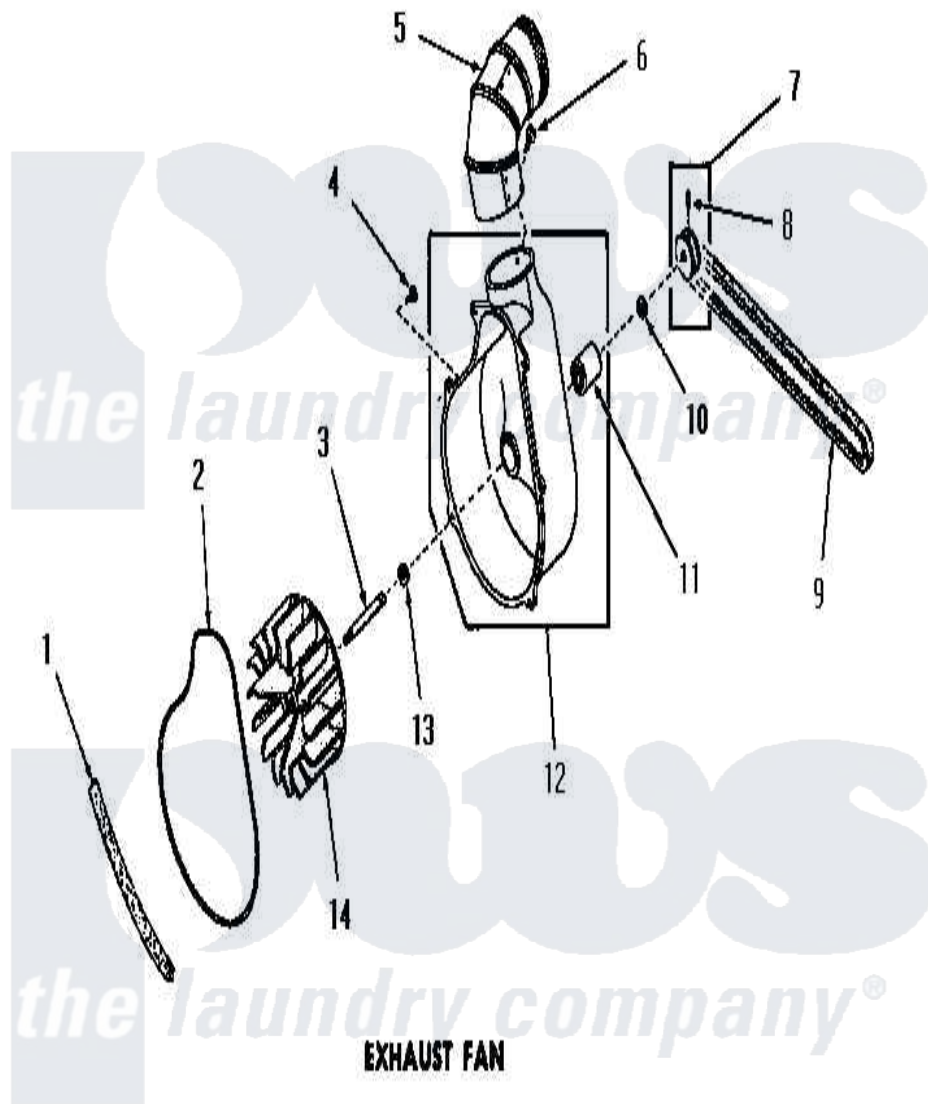

# Amana DE3851 11 - EXHAUST FAN

Amana [Residential Amana DE3851 Washer Parts](#) Parts Diagram 11 - EXHAUST FAN

[Click on the part number to view part](#)

Item	Original Part Number	Replaced By	Status	Part Description
1	<a href="#">51790</a>			Seal
2	<a href="#">51791</a>			Gasket, Housing
3	53519		Not Available	EXHAUST FAN SHAFT
4	51784		Not Available	SCREW, 10B-16 X 1/2 HEX
5	Y0052707	<a href="#">31986601B</a>		Switch, Rocker
6	23222	<a href="#">3177991</a>		Screw
7	53521		Not Available	ASSY, PULLEY
8	<a href="#">02771</a>			Screw, 1/4-20 x 3/8 Hex S
9	<a href="#">51994</a>			Belt
10	<a href="#">52549</a>			Washer, 501 ID X3/4 Odx
11	51991		Not Available	BEARING
12	51946		Not Available	HOUSING, BLOWER
13	<a href="#">52549</a>			Washer, 501 ID X3/4 Odx
14	90585		Not Available	IMPELLER