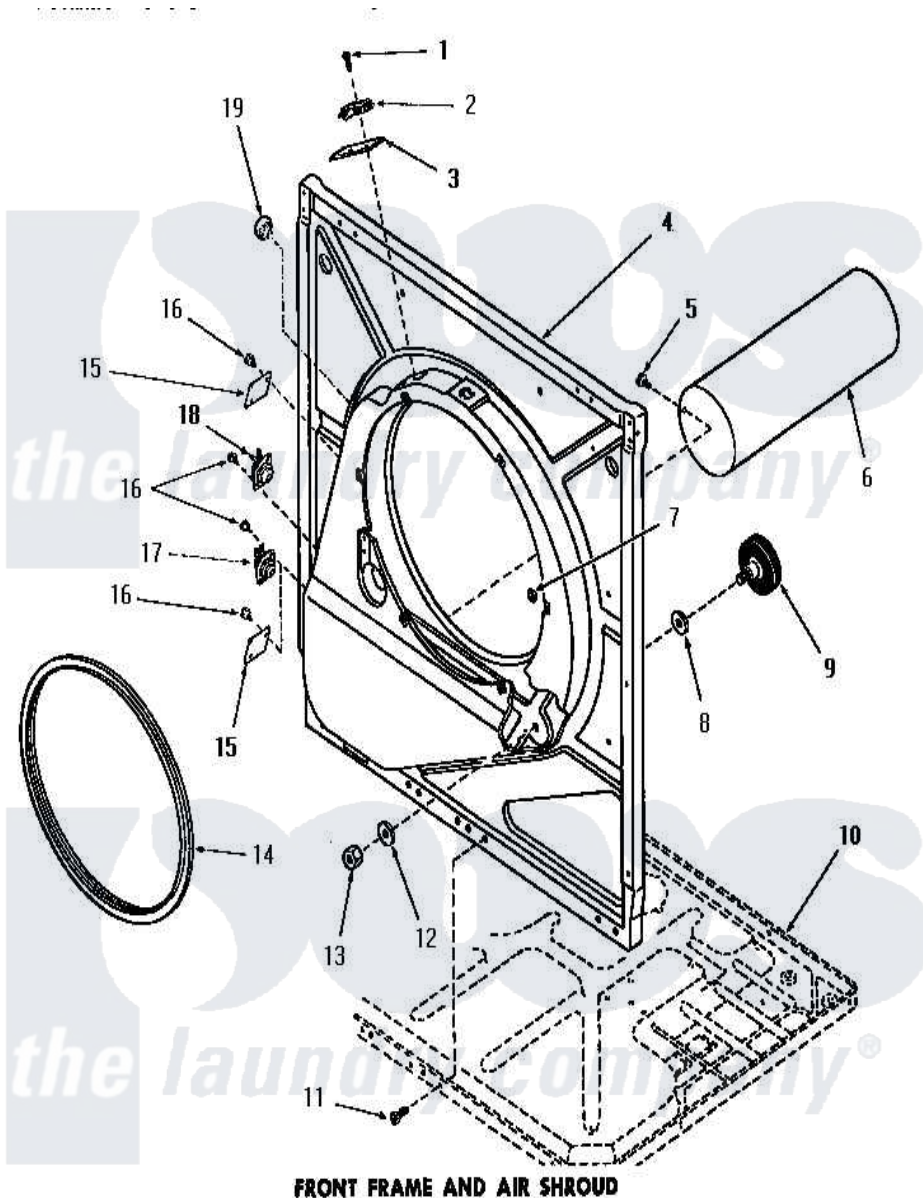

Amana DE3851 12 - FRONT FRAME & AIR SHROUD

FRONT FRAME AND AIR SHROUD

Amana [Residential Amana DE3851 Washer Parts](#) Parts Diagram 12 - FRONT FRAME & AIR SHROUD
 Click on the part number to view part

Item	Original Part Number	Replaced By	Status	Part Description
1	51783			Screw, 6b-20 X 7/8 HeX
2	Y51143		Not Available	SWITCH
3	52112			Insulation
4	51850		Not Available	FRONT FRAME AND AIR SHROUD
5	52150	489464		Screw
6	51821		Not Available	EXHAUST DUCT
7	52865		Not Available	SPEED NUT
8	52123			Washer
9	53555	56285		Roller Cylinder
10	Y00000000		Not Available	SEE NOTE FRAME BASE
11	51784		Not Available	SCREW,10B-16 X 1/2 HEX
12	52122			Washer
13	52124		Not Available	NUT
14	51798		Not Available	GASKET
15	52550		Not Available	COVER PLATE
16	23222	3177991		Screw

17	54736		Thermostat
18	54737		Thermostat
19	Y0053719	Not Available	CAPILLARY & SUCTION LINE ASSY