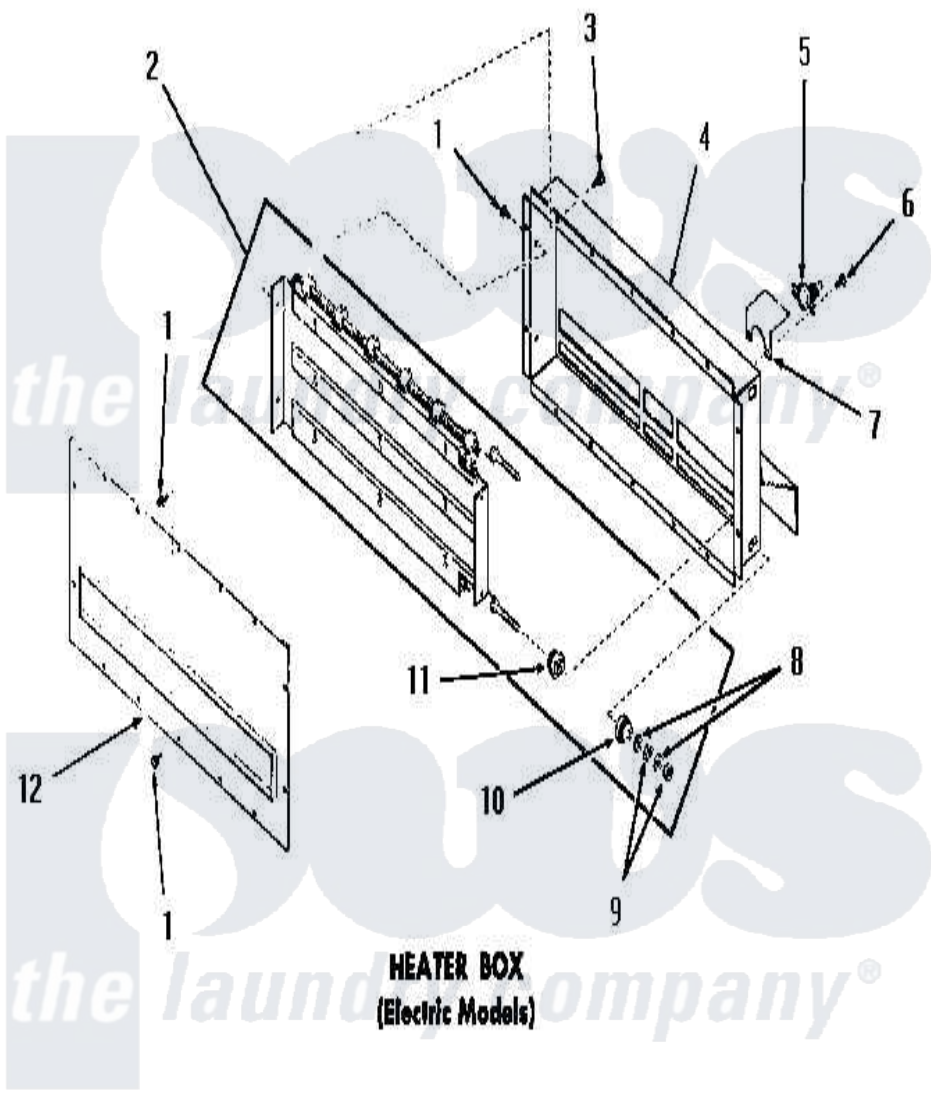

# Amana DE3851 13 - HEATER BOX

Amana [Residential Amana DE3851 Washer Parts](#) Parts Diagram 13 - HEATER BOX  
Click on the part number to view part

Item	Original Part Number	Replaced By	Status	Part Description
1	51780	<a href="#">3390631</a>		Screw, 10-16 X 3/8
2	Y52626		Not Available	ELEMENT,HEATER-240V
"	52608		Not Available	ELEMENT,HEATER-230V
"	52306		Not Available	ELEMENT,HEATER-208V
3	51784		Not Available	SCREW,10B-16 X 1/2 HEX
4	Y51876		Not Available	HEATER BOX AND SHIELD
5	<a href="#">55523</a>			Thermostat
6	23222	<a href="#">3177991</a>		Screw
7	52117		Not Available	THERMOSTAT SHIELD
8	54532		Not Available	WASHER
9	54531		Not Available	NUT
10	51145		Not Available	INSULATOR
11	<a href="#">51146</a>			Insulator
12	51867		Not Available	HEATER BOX COVER PLATE