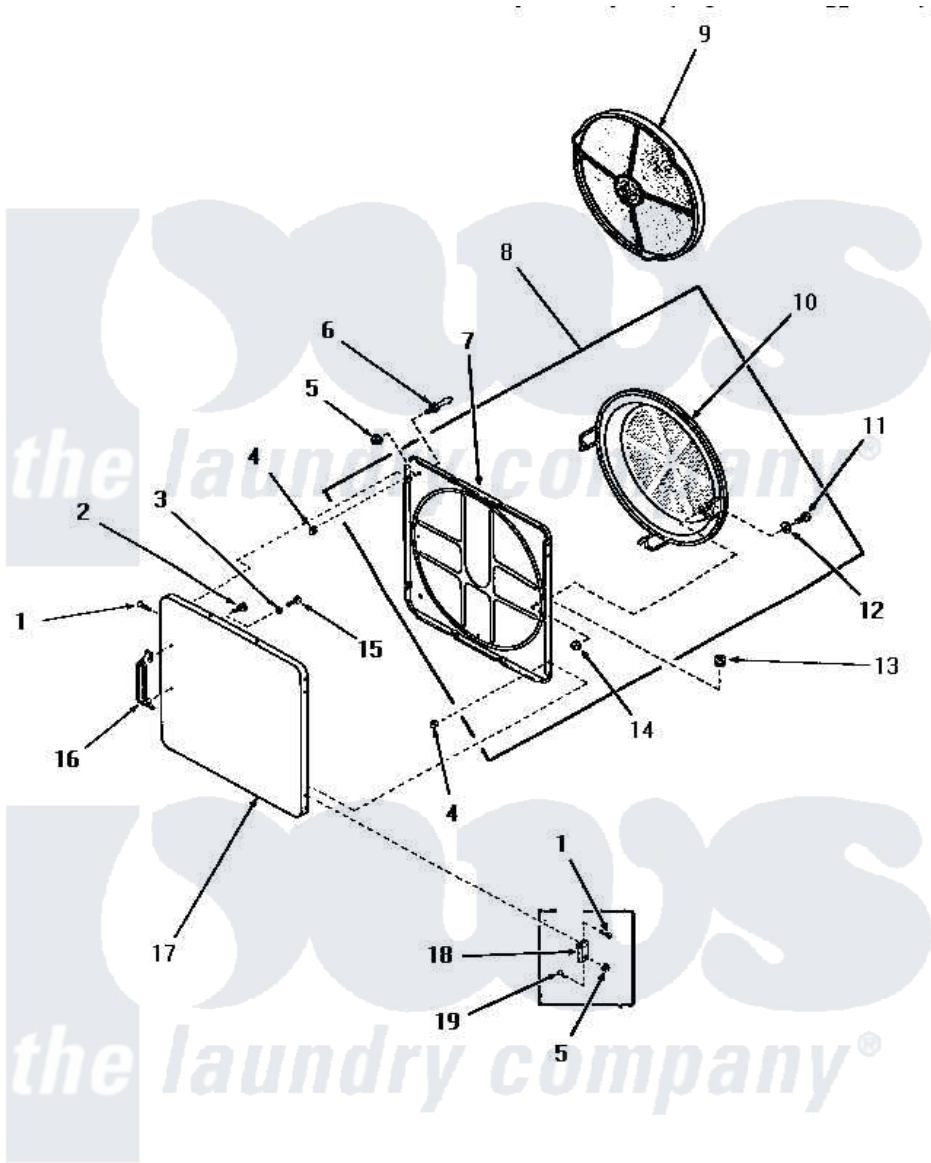

Amana DE3851 14 - LOADING DOOR

LOADING DOOR (Through Serial Nos. 31V9368 and S66Y580)

Amana [Residential Amana DE3851 Washer Parts](#) Parts Diagram 14 - LOADING DOOR
Click on the part number to view part

Item	Original Part Number	Replaced By	Status	Part Description
1	52864	500226		Screw, 8b-16 x 5/8 Tap
2	52150	489464		Screw
3	Y20278		Not Available	LOCKWASHER
4	52865		Not Available	SPEED NUT
5	51236	488130		Nut
6	51992			Strike, Door
7	54730		Not Available	INNER DOOR PANEL
8	54738		Not Available	ASSY, HOUSING & PANEL
9	53002		Not Available	NO LONGER AVAILABLE
10	54731	54-731		Bake Element
11	24688		Not Available	CAP SCREW
12	Q6275		Not Available	WASHER
13	51858			Grommet
14	52566	27001225		Nut, Jam Mid Lock 1/4-20
15	22024	20001169		22024 24
16	54068	61925		Pull Door Commercial Black

17	52489A	Not Available	OUTER DOOR PANEL, AVOCADO
"	52489C	Not Available	OUTER DOOR PANEL, COPPERTONE
"	52489H	Not Available	OUTER DOOR PANEL, HARVEST GOLD
"	52489W	Not Available	OUTER DOOR PANEL, WHITE
18	70014		Hinge
19	22649		Screw, 8-32 X 13/32 FI