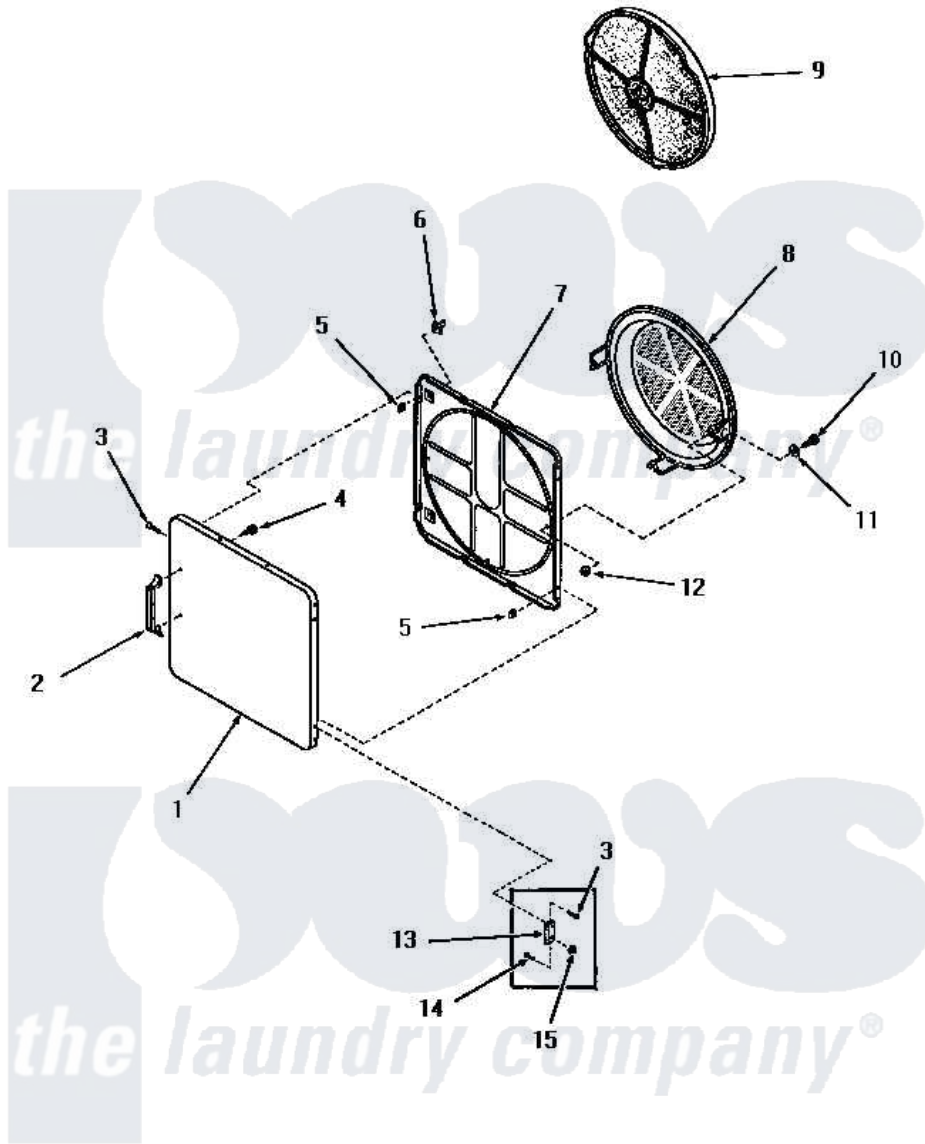

# Amana DE3851 15 - LOADING DOOR

## LOADING DOOR (Starting Serial Nos. 31V9369 and S66Y581)

Amana [Residential Amana DE3851 Washer Parts](#) Parts Diagram 15 - LOADING DOOR  
Click on the part number to view part

Item	Original Part Number	Replaced By	Status	Part Description
1	52489W		Not Available	OUTER DOOR PANEL, WHITE
"	52489H		Not Available	OUTER DOOR PANEL, HARVEST GOLD
"	52489C		Not Available	OUTER DOOR PANEL, COPPERTONE
"	52489A		Not Available	OUTER DOOR PANEL, AVOCADO
2	54068	<a href="#">61925</a>		Pull Door Commercial Black
3	52864	<a href="#">500226</a>		Screw, 8b-16 x 5/8 Tap
4	52150	<a href="#">489464</a>		Screw
5	52865		Not Available	SPEED NUT
6	54661	<a href="#">LA-1003</a>		Door Catch Kit
7	54665	<a href="#">54-665</a>		Bake Element
8	54731	<a href="#">54-731</a>		Bake Element
9	53002		Not Available	NO LONGER AVAILABLE
10	24688		Not Available	CAP SCREW
11	Q6275		Not Available	WASHER

12	52566	<a href="#">27001225</a>	Nut, Jam Mid Lock 1/4-20
13	<a href="#">70014</a>		Hinge
14	<a href="#">22649</a>		Screw, 8-32 X 13/32 FI
15	51236	<a href="#">488130</a>	Nut