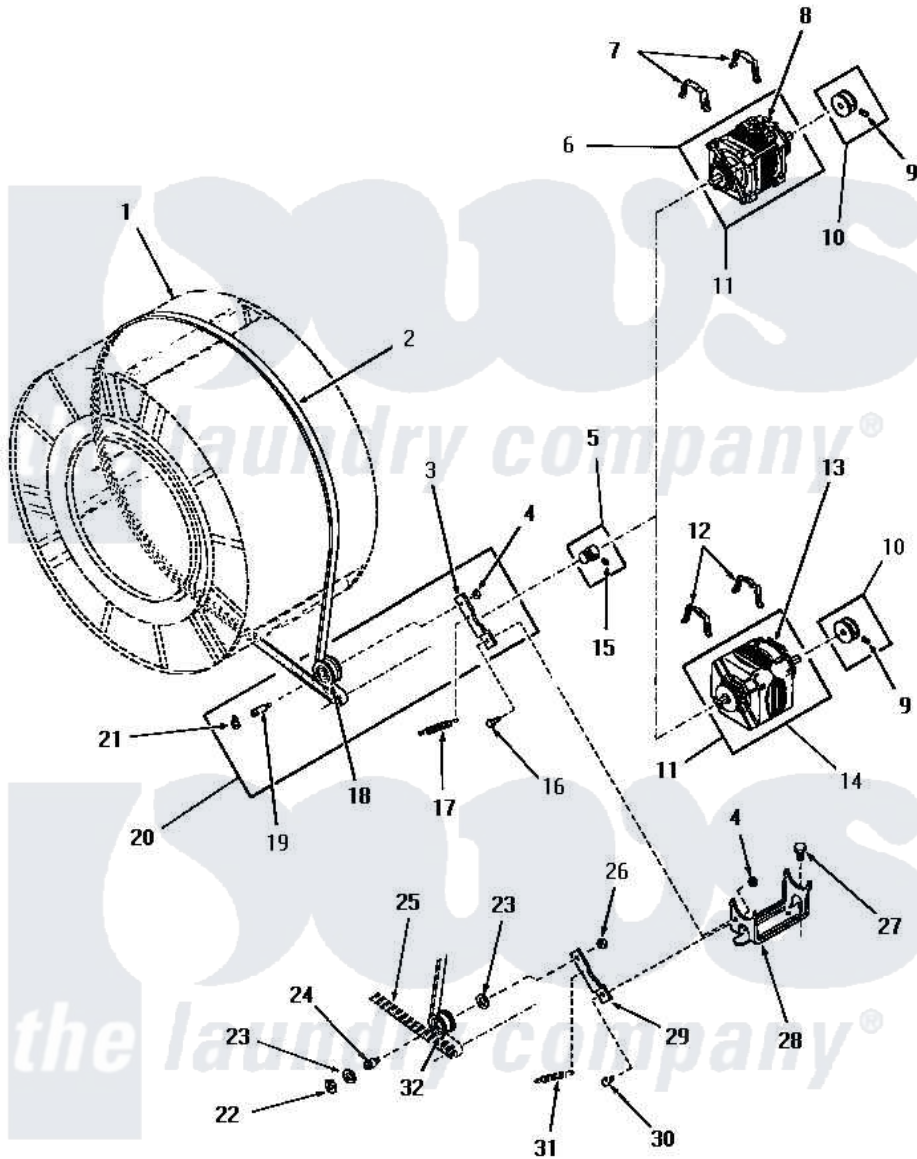

# Amana DE3851 16 - MOTOR, IDLER & BELT

**MOTOR, IDLER AND BELT**

Amana [Residential Amana DE3851 Washer Parts](#) Parts Diagram 16 - MOTOR, IDLER & BELT

[Click on the part number to view part](#)

Item	Original Part Number	Replaced By	Status	Part Description
1	Y00000000		Not Available	SEE NOTE CLOTHES DRUM
2	<a href="#">52556</a>			Belt
3	54410		Not Available	LEVER,IDLER
4	52566	<a href="#">27001225</a>		Nut, Jam Mid Lock 1/4-20
5	52593		Not Available	ASSY,MOTOR PULLEY
6	Y00000000		Not Available	SEE NOTE GENERAL ELECTRIC FORM "V" MOTOR
7	51789	<a href="#">660658</a>		Clamp, Motor Mounting 343481 685441
8	53249		Not Available	SWITCH
9	<a href="#">02771</a>			Screw, 1/4-20 x 3/8 Hex S
10	<a href="#">53522</a>			Pulley, Motor
11	52697		Not Available	MOTOR
12	51789	<a href="#">660658</a>		Clamp, Motor Mounting 343481 685441
13	Y00000000		Not Available	SEE NOTE WESTINGHOUSE -- (NOT REPLACEABLE)

"	53226	Not Available	SWITCH,MOTOR
"	53214	Not Available	MOTOR SWITCH, DELCO
"	<a href="#">53213</a>		Switch
14	Y00000000	Not Available	SEE NOTE GENERAL ELECTRIC FORM ``T`` MOTOR
15	52906	Not Available	SETSCREW
16	<a href="#">52567</a>		Bolt, Shoulder
17	<a href="#">52323</a>		Spring
18	<a href="#">Y54414</a>		Assembly, Wheel And Bearing
19	54411	Not Available	SHAFT,IDLER LEVER
20	54415	Not Available	LEVER,IDLER
21	<a href="#">23748</a>		Ring, Retaining
22	<a href="#">70061</a>		Ring, Retaining
23	<a href="#">Y52564</a>		Washer
24	52611	Not Available	SHAFT,IDLER xREPLACE
25	Y00000000	Not Available	SEE NOTE BELT
26	52124	Not Available	NUT
27	23928	Not Available	CAP SCREW AND LOCKWASHER
28	51824	Not Available	MOUNT,MOTOR
29	52562	Not Available	IDLER LEVER
30	Y00000000	Not Available	SEE NOTE SHOULDER BOLT
31	Y00000000	Not Available	SEE NOTE SPRING
32	52561	Not Available	IDLER PULLEY