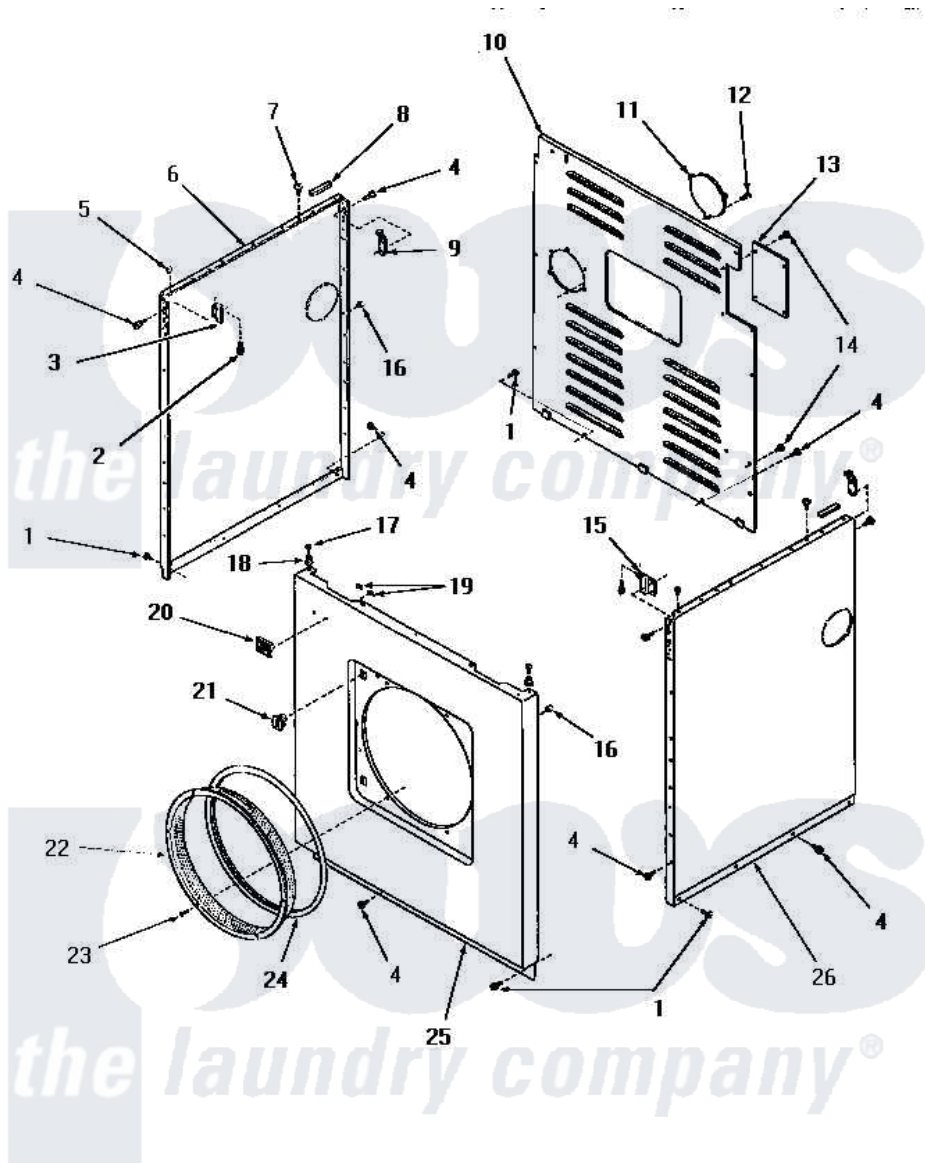

Amana DE3851 17 - PANELS

PANELS

Amana [Residential Amana DE3851 Washer Parts](#) Parts Diagram 17 - PANELS
 Click on the part number to view part

Item	Original Part Number	Replaced By	Status	Part Description
1	25723	27001200		Screw
2	23008			Screw, 10-24 X 3/4 Sems
3	22847		Not Available	BRACKET
4	51784		Not Available	SCREW,10B-16 X 1/2 HEX
5	21176			Bumper
6	52669W		Not Available	SIDE PANEL, LEFT, WHITE
"	52669C		Not Available	SIDE PANEL, LEFT, COPPERTONE
"	52669H		Not Available	SIDE PANEL, LEFT, HARVEST GOLD
"	52669A		Not Available	SIDE PANEL, LEFT, AVOCADO
7	52442		Not Available	SCREW, No.10-16 X 3/8"
8	80312			Bumper Pad
9	52487			Lug, Hold-Down
10	52677W		Not Available	REAR PANEL, WHITE
"	52677GR		Not Available	PANEL,REAR xREPLACE