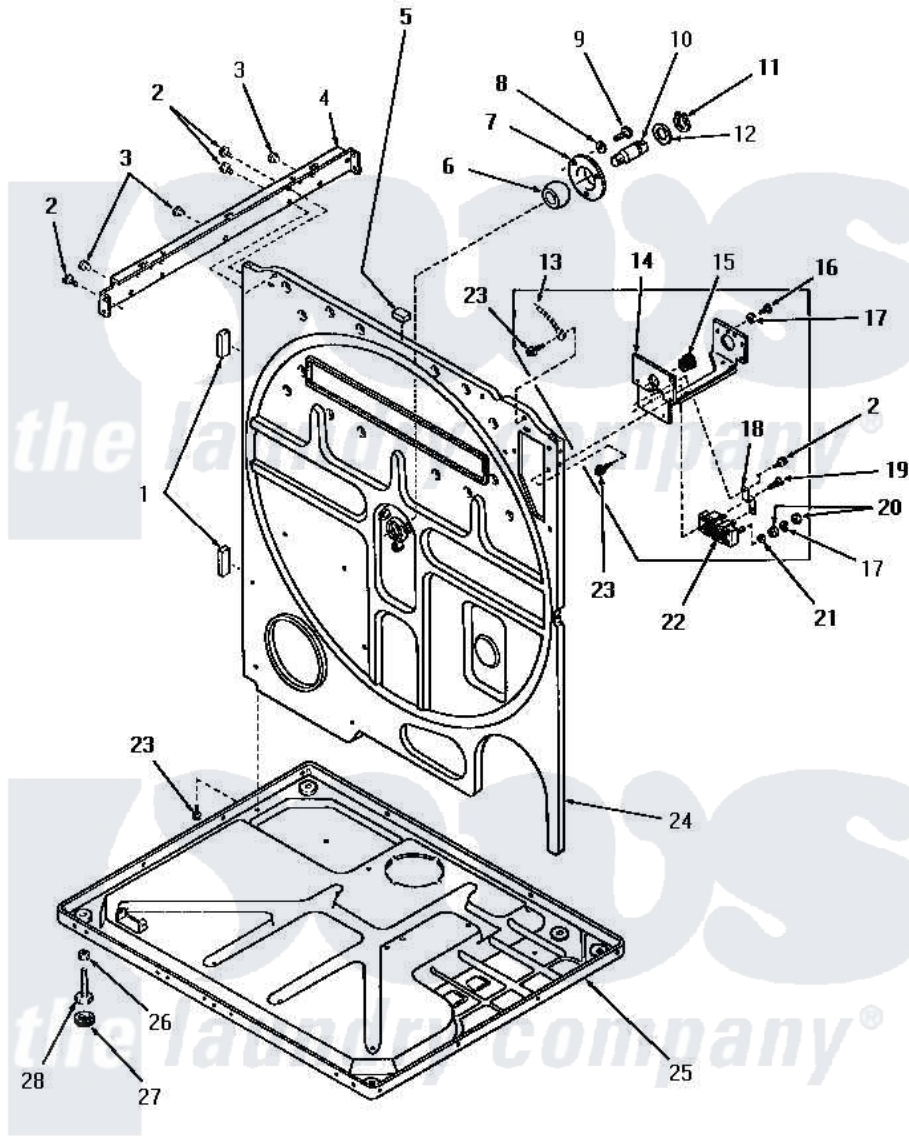

Amana DE3851 18 - REAR FRAME & FRAME BASE

REAR FRAME AND FRAME BASE

Amana [Residential Amana DE3851 Washer Parts](#) Parts Diagram 18 - REAR FRAME & FRAME BASE
 Click on the part number to view part

Item	Original Part Number	Replaced By	Status	Part Description
1	20354		Not Available	BUMPER PAD
2	51780	3390631		Screw, 10-16 X 3/8
3	21685	40038001		Bumper
4	51818		Not Available	SUPPORT CHANNEL, RIGHT OR LEFT
5	54024		Not Available	BUMPER
6	Y52079			Bearing, Drum Shaft
7	51826		Not Available	COVER,BEARING
8	03189			LoCkwasher, 1/4 Std-C P
9	53589	8204624		Bolt
10	53132		Not Available	SHAFT,DRUM
11	70061			Ring, Retaining
12	Y52564			Washer
13	Y00000000		Not Available	SEE NOTE GROUND WIRE, GREEN
14	Y52110		Not Available	TERMINAL BLOCK BRACKET
15	52113			Relief, Strain

16	52909		Screw, 10B-16 X 1/2 HeX
17	51474	Not Available	WASHER, 13/64IDX1/2ODX.
18	53950	Not Available	STRAP,GROUND
19	Q6535	Not Available	SCREW, 10B-16 X 3/4 ROU
20	Q6163	Not Available	NUT
21	Q6623	Not Available	WASHER
22	50854	33001244	Block, Terminal
23	51784	Not Available	SCREW, 10B-16 X 1/2 HEX
24	52574	Not Available	FRAME,REAR
25	Y52572	Not Available	FRAME BASE
26	52794	62739	Nut, Lock
27	70282	Y314137	Foot, Rubber
28	Y52696	Y305086	Adjustable Leg And Nut